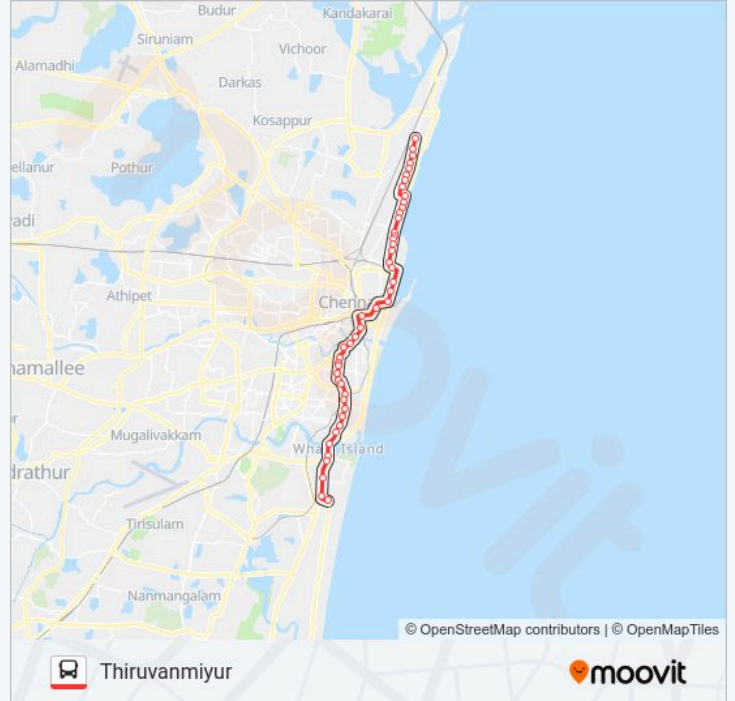

Chennai Beach Station

Parrys Corner

High Court

M.G.R.Central Station

Pallavan Salai/Periyar Bridge

Simson

Shanthi Theatre

Wellington Plaza

Express Avenue

Westly School

Royapettah Govt. Hospital

Royapettah Police Station

Hotel Swageth

Hotel Ajantha

Thiruvalluvar Statue

LUZ Corner

Mylapore Tank

Ramakrishna Madam

R.K.Mutt Road

Rani Meyyammai School

Sathya Studios

Adyar Malar Hospital

Adayar O.T.

Adyar Depot

Jayanthi Theatre L.B.Road

Thiruvanmiyur

Direction: Thiruvotriyur

50 stops

[VIEW LINE SCHEDULE](#)

Thiruvanmiyur

Jayanthi Theatre L.B.Road

Adyar Depot

1 bus Time Schedule

Thiruvotriyur Route Timetable:

Monday	04:55-22:30
Tuesday	04:55-22:30
Wednesday	04:55-22:30
Thursday	04:55-22:30