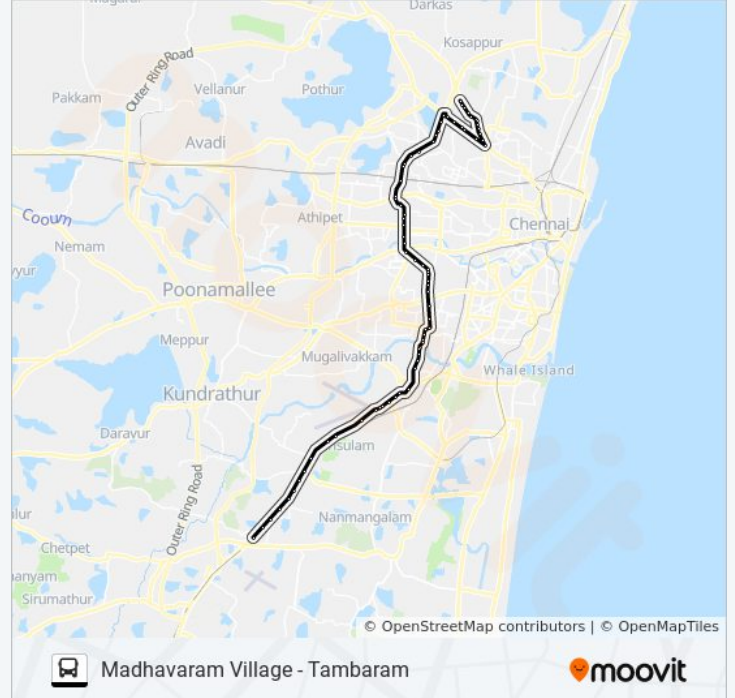

Ekkatuthangal

Defence Colony (Kalaimadal Nagar)

Kalaimagal Nagar

Kasi Theater

Jaffarkhan Pet

K.K Nagar Telephone Exchange

Ashok Pillar / Udhayam Theatre

Ashok Pillar / Udhayam Theatre

Ashok Nagar Canara Bank

Vadapalani

Vadapalani Temple

Thirunagar

Thiru Nagar

Mmda

Arumbakkam

Mmda Colony

Jai Nagar

M.G.R.Koyambedu (C.M.B.T.)

Vijayakanth Kalayana Mandapam

Thirumangalam E.B.Office

Thirumangalam

Thirumangalam

Thirumangalam

Anna Nagar West

Kovarthanagiri

Wheels India Road Junction

Lucas Tvs

T.B. Estate

Kaikankuppam

Agrakaram

Senthil Nagar

Ambedkar Nagar

Retteri