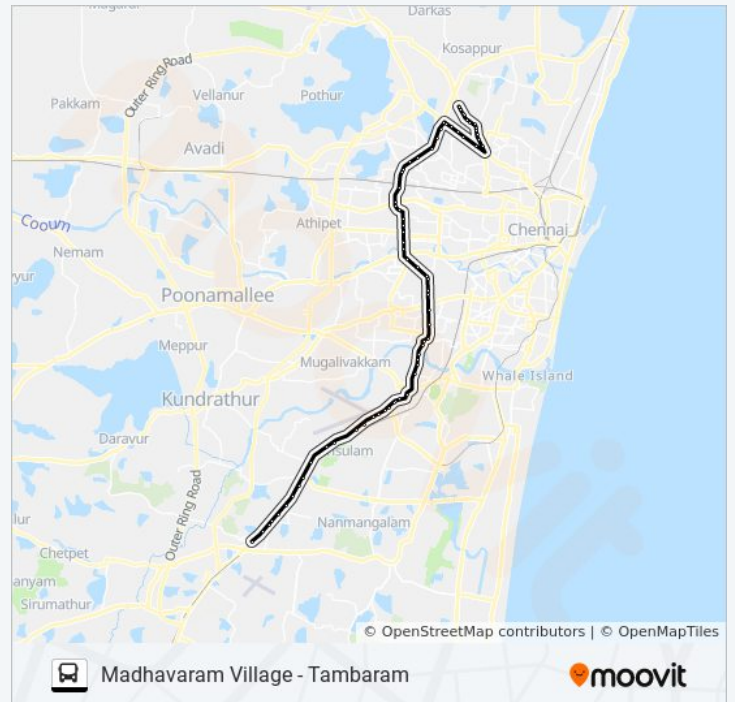

Thiru Nagar

Junction Of III And 1st Ave

Direction: Tambaram

Stops: 72

Trip Duration: 95 min

Line Summary:

Vadapalani

Ashok Nagar Canara Bank