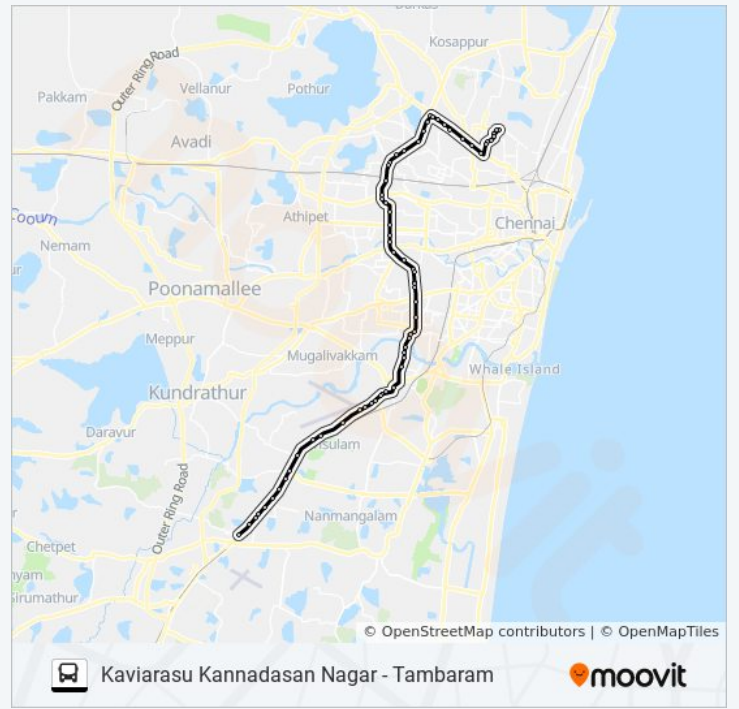

Kanakan Chathiram

Kalpana

A.C.T

Madhavaram

Madhavaram Bypass

Madhavaram Bypass

Shastri Nagar

Retteri Signal

Ambedkar Nagar

Senthil Nagar

Agrakaram

Kaikankuppam

T.B. Estate

Lucas Tvs

Wheels India Road Junction

Kovarthanagiri

Anna Nagar West

Thirumangalam Junction

Thirumangalam

Thirumangalam E.B.Office

Vijayakanth Kalayana Mandapam

M.G.R.Koyambedu (C.M.B.T.)

Mmda Colony

M.M.D.A. Colony Road Junction

Thirunagar

Thiru Nagar

Junction Of III And 1st Ave

Sivan Temple Bus Stop

Ashok Nagar Canara Bank

Ashok Pillar / Udhayam Theatre

Kasi Theater

Jaffarkhanpet

Defence Colony (Kalaimadal Nagar)