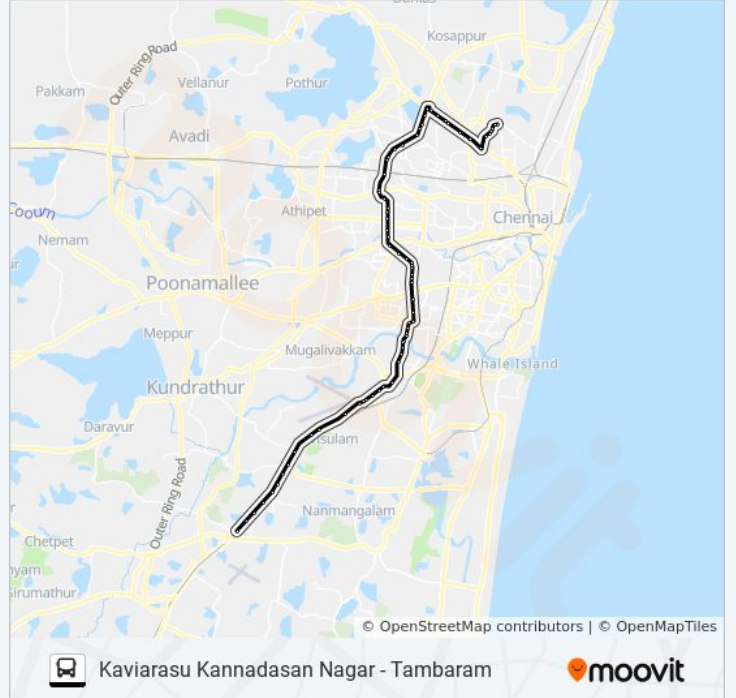

Ekkatuthangal / Ambul Nagar

Ekkatuthangal

Defence Colony (Kalaimadal Nagar)

Kalaimagal Nagar

Kasi Theater

Jaffarkhan Pet

K.K Nagar Telephone Exchange

Ashok Pillar / Udhayam Theatre

Ashok Pillar / Udhayam Theatre

Ashok Nagar Canara Bank

Vadapalani

JN Of III And 1st Ave

Thirunagar

Thiru Nagar

Mmda

Arumbakkam

Mmda Colony

Jai Nagar

M.G.R.Koyambedu (C.M.B.T.)

Vijayakanth Kalayana Mandapam

Thirumangalam E.B.Office

Thirumangalam

Thirumangalam

Thirumangalam

Anna Nagar West

Kovarthanagiri

Wheels India Road Junction

Lucas Tvs

T.B. Estate

Kaikankuppam

Agrakaram

Senthil Nagar

Ambedkar Nagar