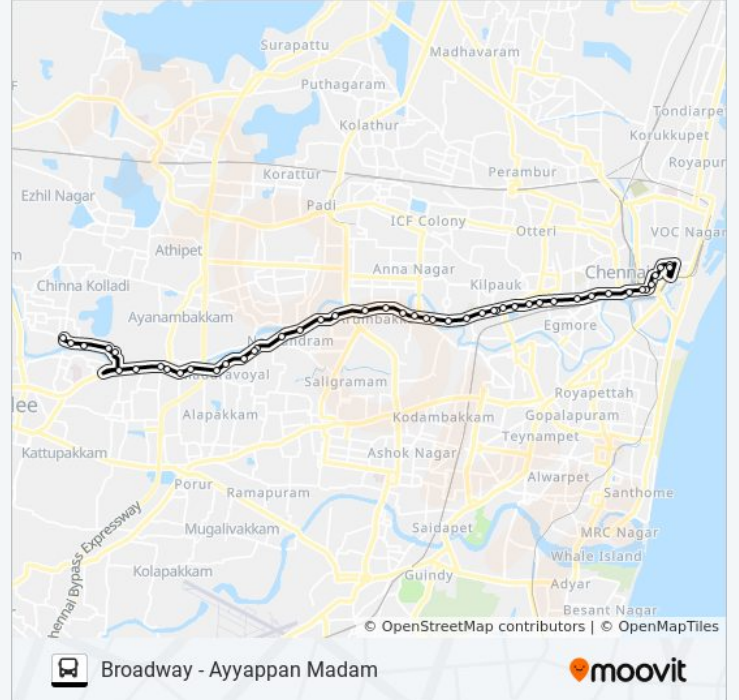

50ET bus Info

Direction: Broadway

Stops: 50

Trip Duration: 53 min

Line Summary:

Arumbakkam Post Office

D.G. Vaishnava College

Nsk Bus Stop

Madhuravoyal Earikarai

Velappanchavadi

Perumal Nagar

Perumalagaram

Mgr Nagar

Gurimedai

50ET bus time schedules and route maps are available in an offline PDF at moovitapp.com. Use the [Moovit App](#) to see live bus times, train schedule or subway schedule, and step-by-step directions for all public transit in Chennai.