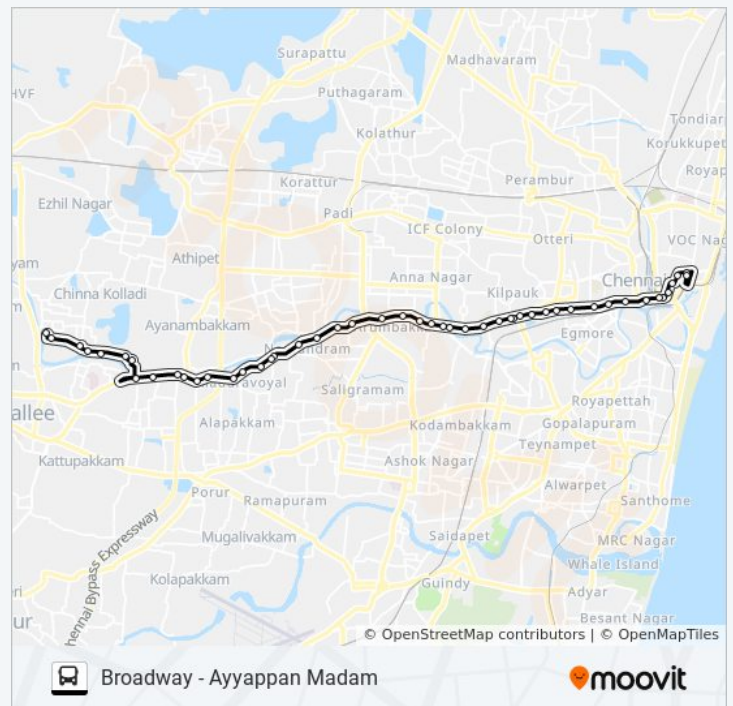

Tuesday	8:40 AM - 4:50 PM
Wednesday	8:40 AM - 4:50 PM
Thursday	8:40 AM - 4:50 PM
Friday	8:40 AM - 4:50 PM
Saturday	8:40 AM - 4:50 PM

50ET bus Info

Direction: Iyyappanmadam

Stops: 49

Trip Duration: 63 min

Line Summary: