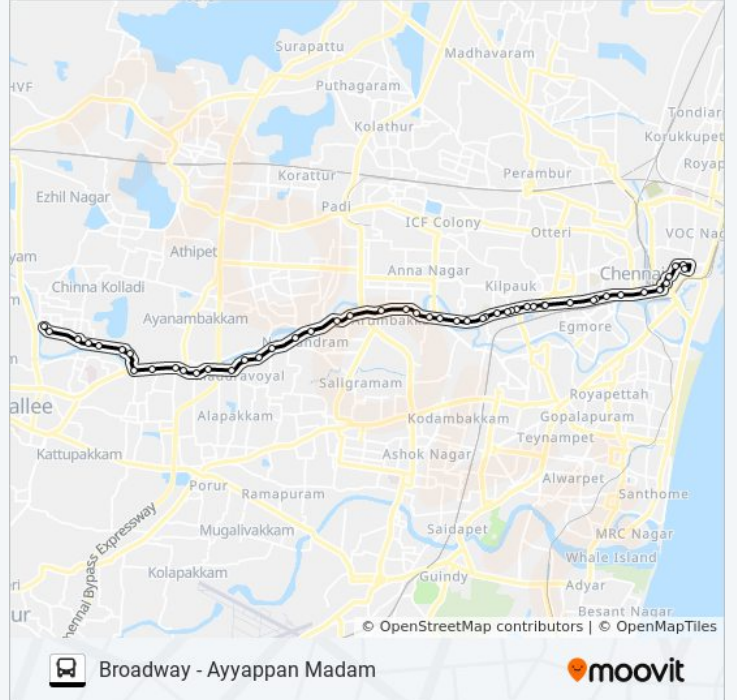

Broadway

Direction: Iyyappanmadam

49 stops

[VIEW LINE SCHEDULE](#)

Broadway

50ET bus Time Schedule

Iyyappanmadam Route Timetable:

Sunday	8:40 AM - 4:50 PM
Monday	8:40 AM - 4:50 PM