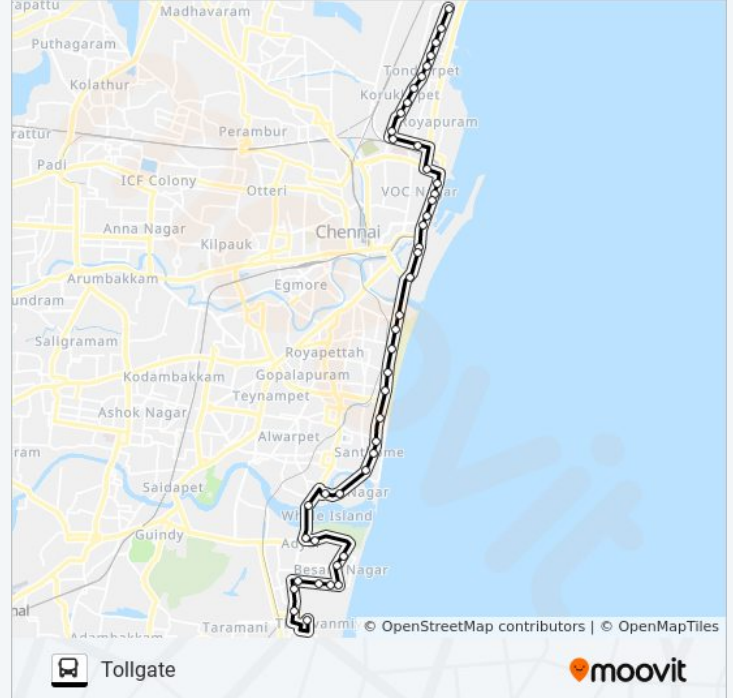

Queen Mary's College (Q.M.C.)

Ice House

Kannagi Statue

Marina Beach

Anna Square

Island Ground

Secretariat

Rbi

Madras High Court

Parrys Corner

Chennai Beach

Collector Office

Clive Battery

Thembu Chetty

Rsrn Hospital

Cemetery Road

Pandian Theatre

Maharani

Washermenpet Post Office

Manikundu Clock Tower

Tondiarpet

Apollo Hospital

Tondiarpet Bus Depot

Lakshmi Kovil

Cross Road

Tollgate

6DET bus time schedules and route maps are available in an offline PDF at moovitapp.com. Use the [Moovit App](#) to see live bus times, train schedule or subway schedule, and step-by-step directions for all public transit in Chennai.

[About Moovit](#) • [MaaS Solutions](#) • [Supported Countries](#) • [Mooviter Community](#)

© 2023 Moovit - All Rights Reserved

Check Live Arrival Times