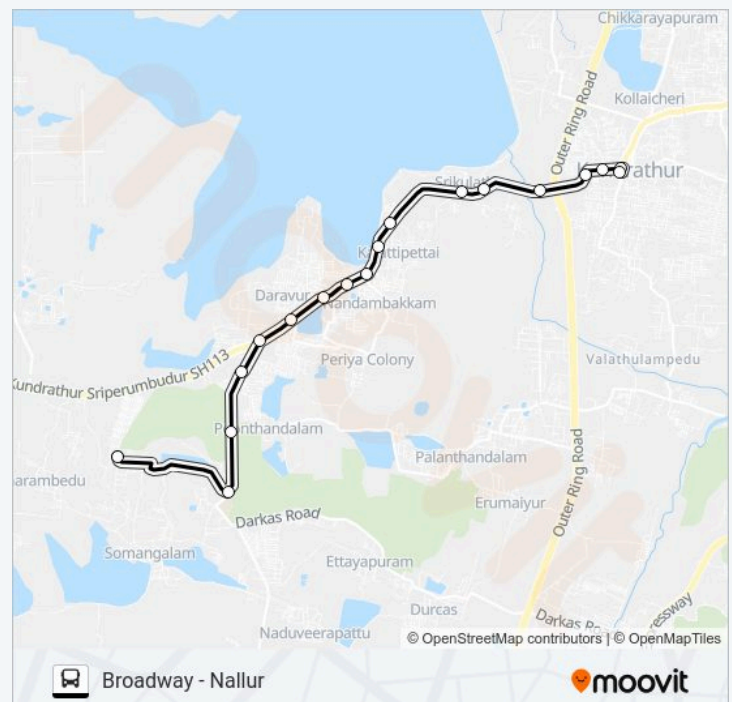

Pallavan Salai/Periyar Bridge

Government General Hospital

Fort Station

High Court

Parrys Corner

Broadway

Direction: Kundrathur B.S

18 stops

[VIEW LINE SCHEDULE](#)

Nallur

Somangalam

Poonthandalam

Poonthandalam Road Junction

Somangalam Road Junction/N.V.R.D.

Annai Anjugam Nagar

Periyar Nagar

Azhakesan Nagar

Nandambakkam Koot Road

Alagesa Nagar

Saraswathi Nagar

Sirukalathur Kozhi Pannai

Sirukalathur

Madha Engineering College

Uzhavar Santhai

Sivan Kovil

Kundrathur

Kundrathur Depot

88KET bus Time Schedule

Kundrathur B.S Route Timetable:

Sunday	20:10
Monday	20:10
Tuesday	20:10
Wednesday	20:10
Thursday	20:10
Friday	20:10
Saturday	20:10

88KET bus Info

Direction: Kundrathur B.S

Stops: 18

Trip Duration: 22 min

Line Summary: