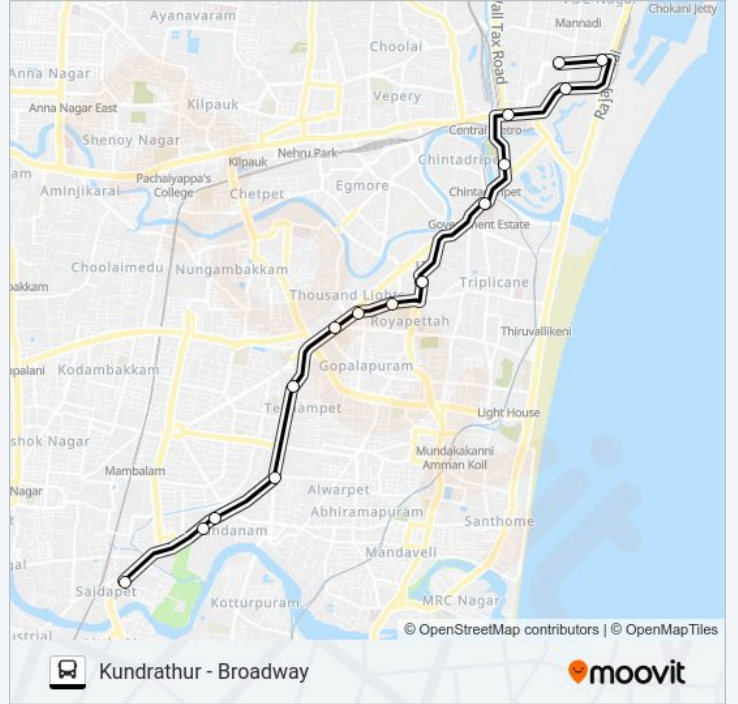

The 188ET bus line (Kundrathur - Broadway) has 3 routes. For regular weekdays, their operation hours are:

(1) Broadway: 05:00 - 17:20(2) Kundrathur: 06:35 - 19:05(3) Saidapet: 10:10

Use the Moovit App to find the closest 188ET bus station near you and find out when is the next 188ET bus arriving.

[VIEW LINE SCHEDULE](#)

Broadway

Parrys Corner

High Court

M.G.R.Central Station

Pallavan Salai/Periyar Bridge

Simson

Express Avenue

Saidapet

188ET bus Time Schedule

Saidapet Route Timetable:

Sunday	10:10
Monday	10:10
Tuesday	10:10
Wednesday	10:10
Thursday	10:10
Friday	10:10
Saturday	10:10

188ET bus Info

Direction: Saidapet

Stops: 16

Trip Duration: 23 min

Line Summary:

188ET bus time schedules and route maps are available in an offline PDF at moovitapp.com. Use the Moovit App to see live bus times, train schedule or subway schedule, and step-by-step directions for all public transit in Chennai.