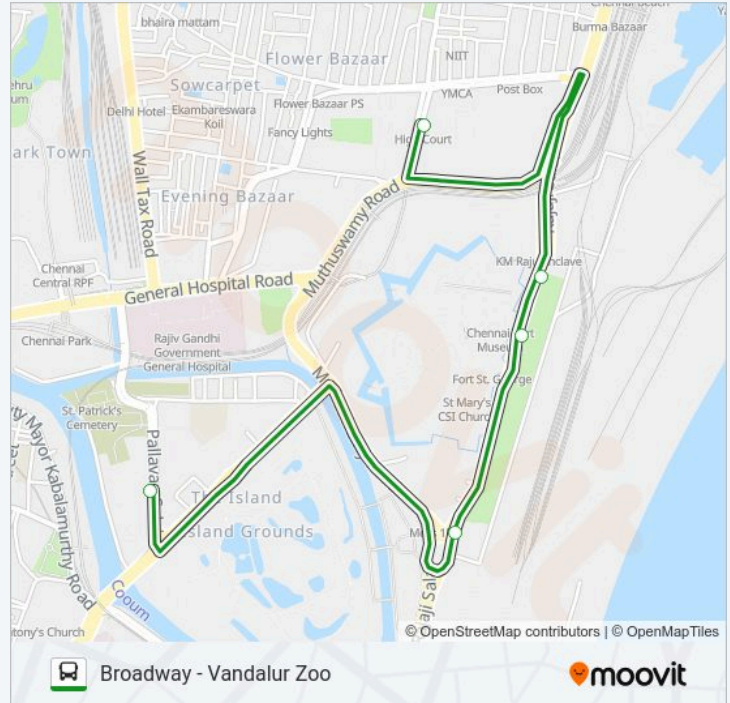

Direction: Central (Depot)

5 stops

[VIEW LINE SCHEDULE](#)

- Broadway
- Reserve Bank Of India Parry's
- Secretariat Office
- Island Ground
- Pallavan Salai/Periyar Bridge

21G bus Time Schedule

Central (Depot) Route Timetable:

Sunday	17:42 - 22:55
Monday	17:42 - 22:55
Tuesday	17:42 - 22:55
Wednesday	17:42 - 22:55
Thursday	17:42 - 22:55
Friday	17:42 - 22:55

21G bus Info**Direction:** Central (Depot)**Stops:** 5**Trip Duration:** 6 min**Line Summary:****Direction: Tambaram**