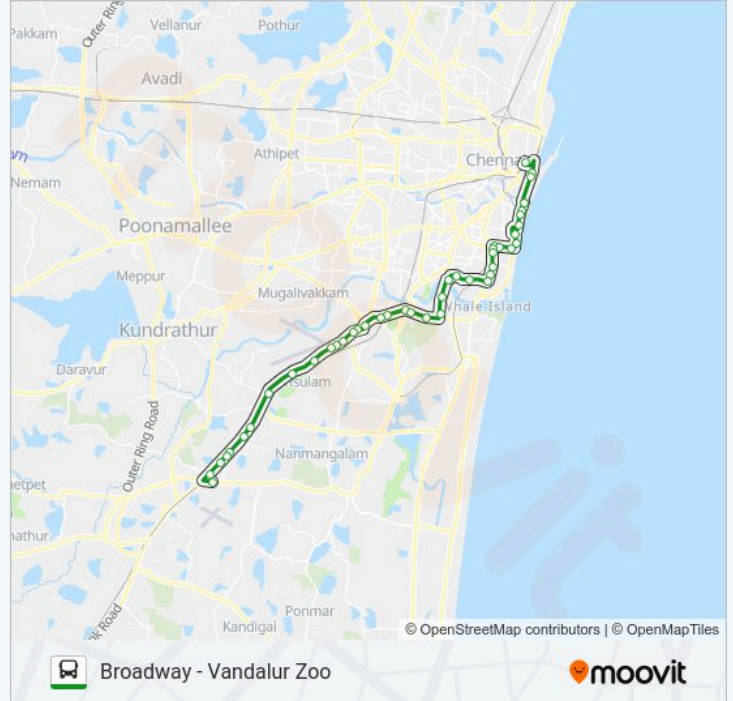

Tambaram East

Direction: Tambaram

2 stops

[VIEW LINE SCHEDULE](#)

Vandalur Zoo

Tambaram West Bus Station

21G bus Time Schedule

Tambaram Route Timetable: