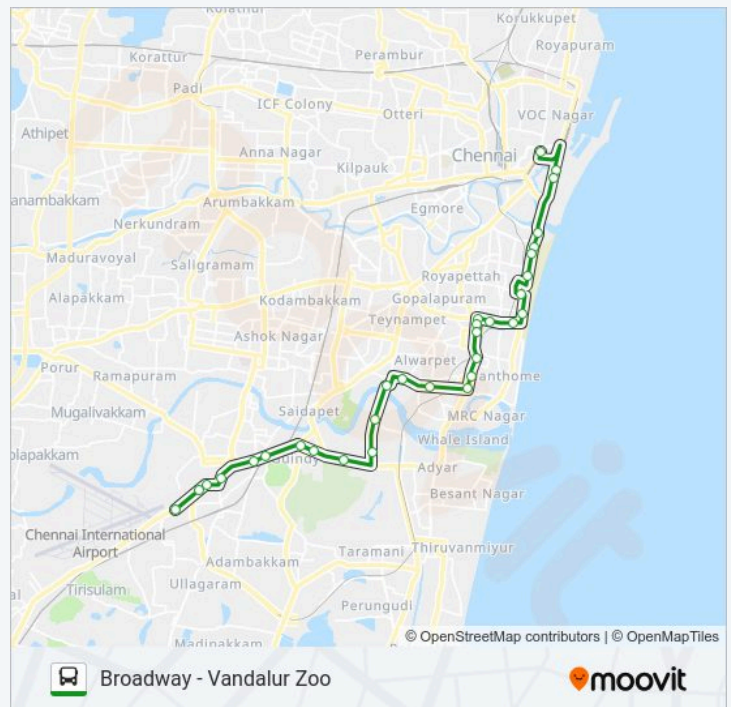

Thursday 19:50 - 20:53

Friday 19:50 - 20:53

Saturday 19:50 - 20:53

21G bus Info

Direction: Cement Road

Stops: 31

Trip Duration: 40 min

Line Summary:

Direction: Cement Road

21G bus Time Schedule

15 stops

[VIEW LINE SCHEDULE](#)

- Vandalur Zoo
- Tambaram West Bus Station
- Kadaperi
- Tambaram Sanatorium Bus Stand
- Tambaram Sanatorium
- Chromepet M.I.T. Flyover
- Chromepet
- Saravana Store/Esi Hospital
- Ponds
- Palavaram
- Thrisoolam
- Tirusulam
- Meenambakkam
- Old Airport
- Cement Road