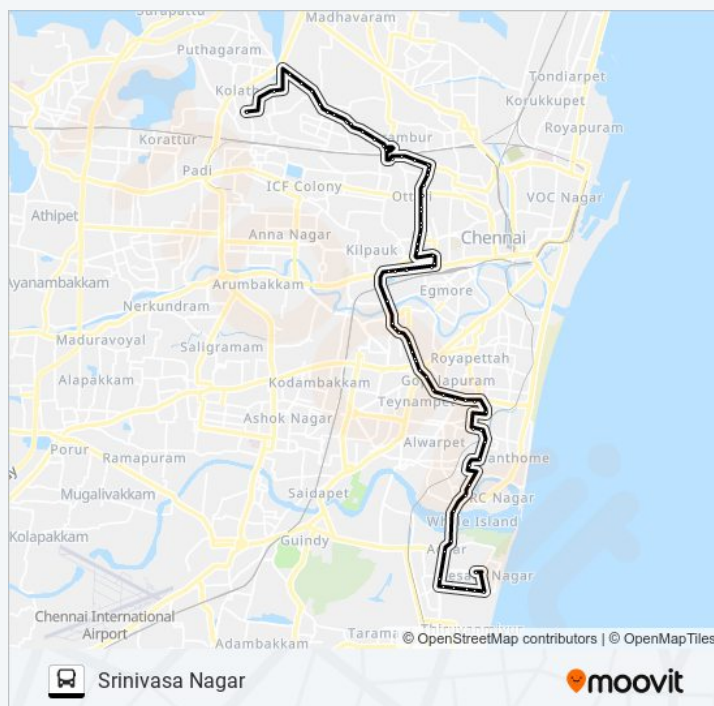

U.S.I.S.

Gemini Bridge

St Theresa Church Bus Stop

Income Tax

Taj Coramandel Hotel

Sterling Road

29CEX bus Time Schedule

Srinivasa Nagar Route Timetable:

Sunday	05:30 - 20:15
Monday	05:30 - 20:15
Tuesday	05:30 - 20:15
Wednesday	05:30 - 20:15
Thursday	05:30 - 20:15
Friday	05:30 - 20:15
Saturday	05:30 - 20:15

29CEX bus Info**Direction:** Srinivasa Nagar**Stops:** 71**Trip Duration:** 65 min**Line Summary:**