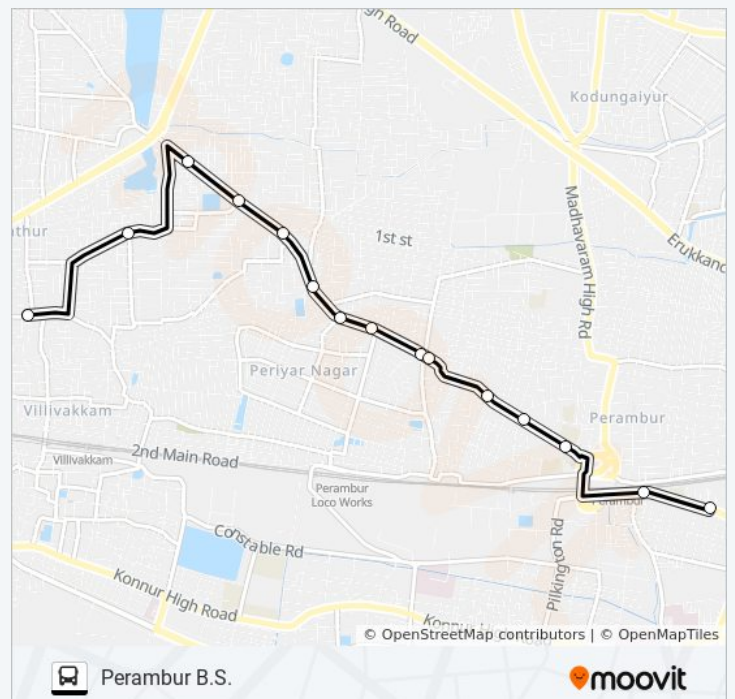

29CEX bus Info

Direction: Perambur B.S.

Stops: 15

Trip Duration: 14 min

Line Summary:

Direction: Srinivasa Nagar

71 stops

[VIEW LINE SCHEDULE](#)