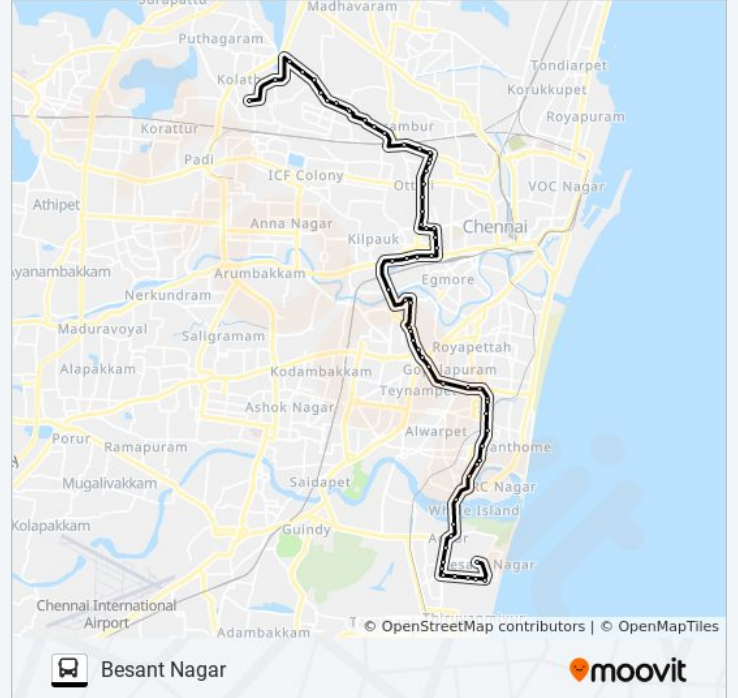

Mekala Theatre

Madharsha

Purasawalkkam

Pursawalkam Tank

Dharmaprakash/Petrol Bunk

Dasaprakash

Nehru Park / Sangam Theatre

Neyveli House

Kmc

Chetpet

Sterling Rd./Metrological Dept.

Shastri Bhavan

Taj Hotel

Uthamar Gandhi Salai

Income Tax

Gemini Bridge

U.S.I.S.

Semmozhi Park

Gopalapuram

New Woodlands Hotel

Avm Rajeswari Kalyana Mandapam

Thiruvalluvar Statue

LUZ Corner

Mylapore Tank

Ramakrishna Madam

Mandaveli

R.K.Mutt Road

Rani Meyyammai School

Sathya Studios

Adyar Malar Hospital

Adayar O.T.

Adyar Depot

M.G.Road