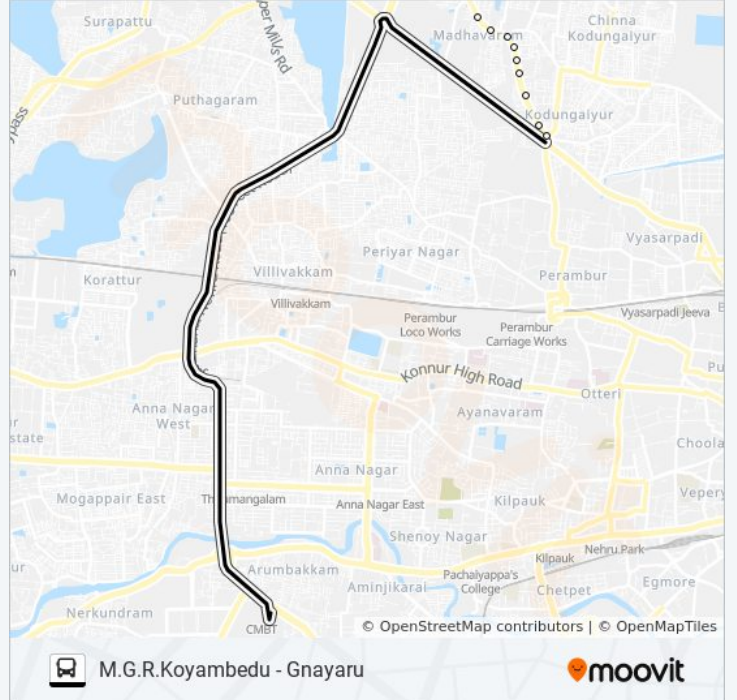

114G

M.G.R.Koyambedu - Gnayaru

View In Website Mode

The 114G bus line (M.G.R.Koyambedu - Gnayaru) has 3 routes. For regular weekdays, their operation hours are: (1) Gnayaru: 5:05 AM - 9:30 PM(2) M.G.R.Koyambedu: 5:00 AM - 10:35 PM(3) Moolakadai: 10:50 AM - 7:10 PM Use the Moovit App to find the closest 114G bus station near you and find out when is the next 114G bus arriving.

114G bus Info

Direction: Moolakadai

Stops: 54

Trip Duration: 33 min

Line Summary:

Vijaya Nallur
Semilivaram
Padiyanallur Check Post
Padiyanallur Depot
MA Nagar
Red Hills X Road
Red Hills
Redhills Bus Terminal
Redhills Market
Auto Stand
Vadakarai Bye Pass
Vadakarai School
Vadakarai
Grand Line
Ambedkar College
Don Bosco School
Vinayagapuram
Vadaperumbakkam
Kanniamman Kovil
Manapakkam
Manapakkam Ring Road
Omakulamedu
Madhavaram
Madhavaram Taluk Office
Madhavaram Village
Madhavaram Old
Puthu Koil
Vathiyar Thottam
Madhavaram Post Box
Thapal Pattu
Anthony Hospital
Murrari Hospital
Madhavaram Shoe Factory