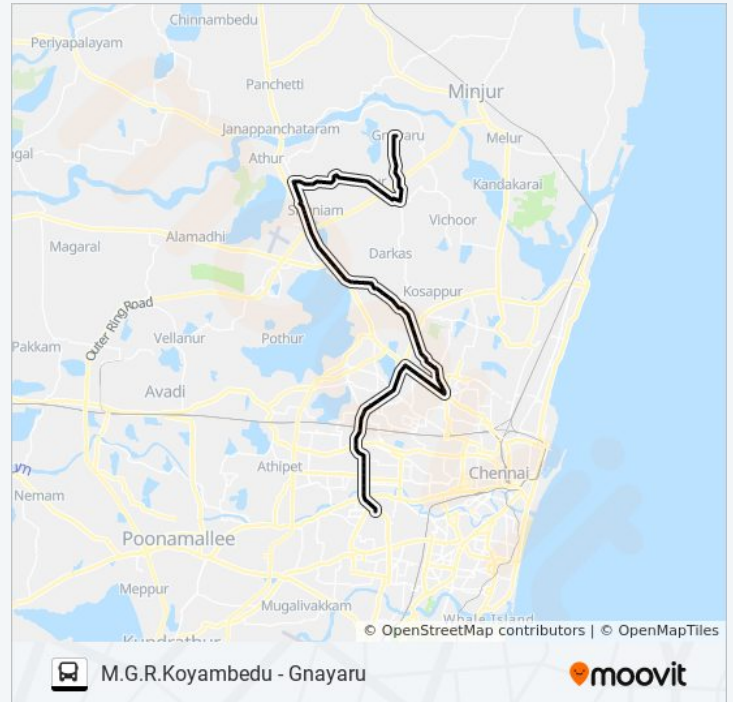

Friday 5:00 AM - 10:35 PM
Saturday 5:00 AM - 10:35 PM

114G bus Info

Direction: M.G.R.Koyambedu

Stops: 80

Trip Duration: 105 min

Line Summary:

Kanniamman Kovil

Manapakkam