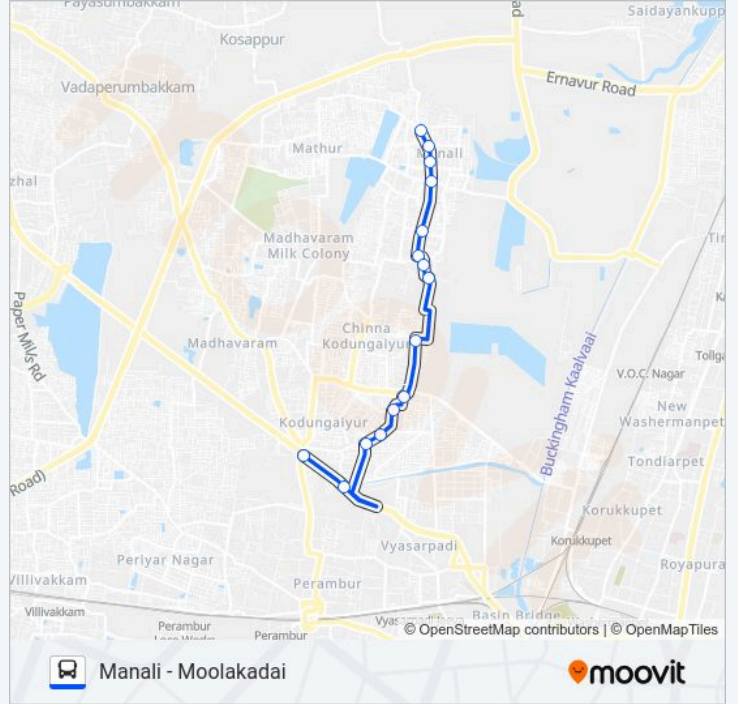

Direction: Manali

Stops: 11

Trip Duration: 15 min

Line Summary:

Direction: Moolakadai

15 stops

[VIEW LINE SCHEDULE](#)

- Manali Mtc Bus Terminal
- Madha Koil
- Manali Government High School
- Manali Market
- Anna Theru
- K.K. Thazhai
- Balaji Palayam
- Kakkan Puram
- Selaivayal
- Chinnadi Madam
- Muthamizh Nagar (Ambedkar Statue)
- Sidco
- Mr Nagar
- Erukancherry
- Moolakadai

S63 bus Info

Direction: Moolakadai

Stops: 15

Trip Duration: 16 min

Line Summary:

Direction: Vyasarpadi

3 stops

[VIEW LINE SCHEDULE](#)