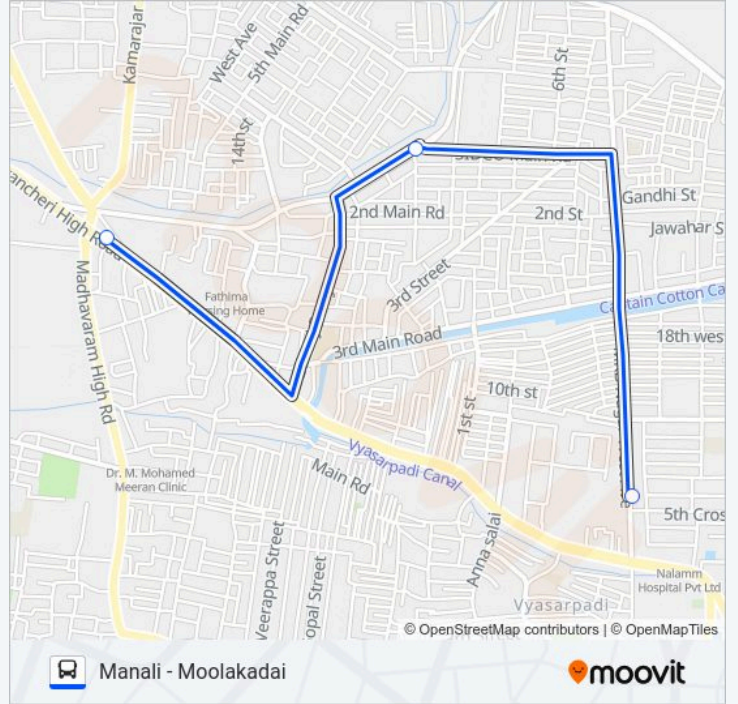

Direction: Manali

Stops: 11

Trip Duration: 15 min

Line Summary:

Direction: Moolakadai

15 stops

[VIEW LINE SCHEDULE](#)

- Manali Mtc Bus Terminal
- Madha Koil
- Manali Government High School
- Manali Market
- Anna Theru
- K.K. Thazhai
- Balaji Palayam
- Kakkan Puram
- Selaivayal
- Chinnadi Madam
- Muthamizh Nagar (Ambedkar Statue)
- Sidco
- Mr Nagar
- Erukancherry
- Moolakadai

S63 bus Info

Direction: Moolakadai

Stops: 15

Trip Duration: 16 min

Line Summary:

Direction: Vyasarpadi

3 stops

[VIEW LINE SCHEDULE](#)

Moolakadai

Sidco

Vyasarpadi Depot

S63 bus Time Schedule

Vyasarpadi Route Timetable:

Sunday	21:53 - 22:23
Monday	21:53 - 22:23
Tuesday	21:53 - 22:23
Wednesday	21:53 - 22:23
Thursday	21:53 - 22:23
Friday	21:53 - 22:23
Saturday	21:53 - 22:23

S63 bus Info

Direction: Vyasarpadi

Stops: 3

Trip Duration: 4 min

Line Summary:

S63 bus time schedules and route maps are available in an offline PDF at moovitapp.com. Use the Moovit App to see live bus times, train schedule or subway schedule, and step-by-step directions for all public transit in Chennai.