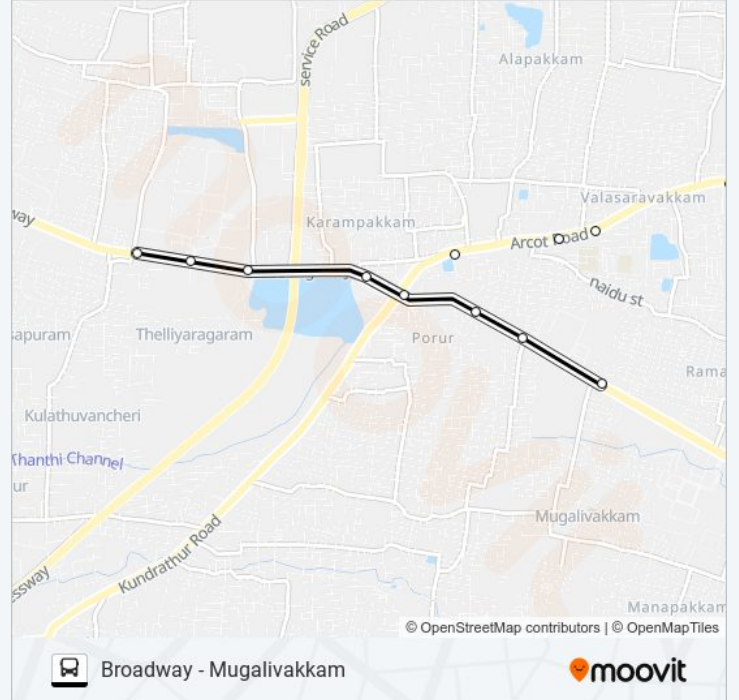

26M bus Info

Direction: Broadway

Stops: 34

Trip Duration: 50 min

Line Summary:

Kamarajar House Bus Stop

Giri Road (Vani Mahal)

Sun Theater

26M bus Info

Direction: Mugalivakkam

Stops: 33

Trip Duration: 45 min

Line Summary:

Trustpuram

Power House

Kamala Theatre

Vadapalani Bus Station

Avichi School

Karaiyanchavadi

Virugambakkam

Alwar Thirunagar

Kesavarthini

Jai Garden

Lakshmi Nagar

Karambakkam

Porur

Gopala Krishna Theatre

Sakthi Nagar

Mugalivakkam

26M bus time schedules and route maps are available in an offline PDF at moovitapp.com. Use the Moovit App to see live bus times, train schedule or subway schedule, and step-by-step directions for all public transit in Chennai.