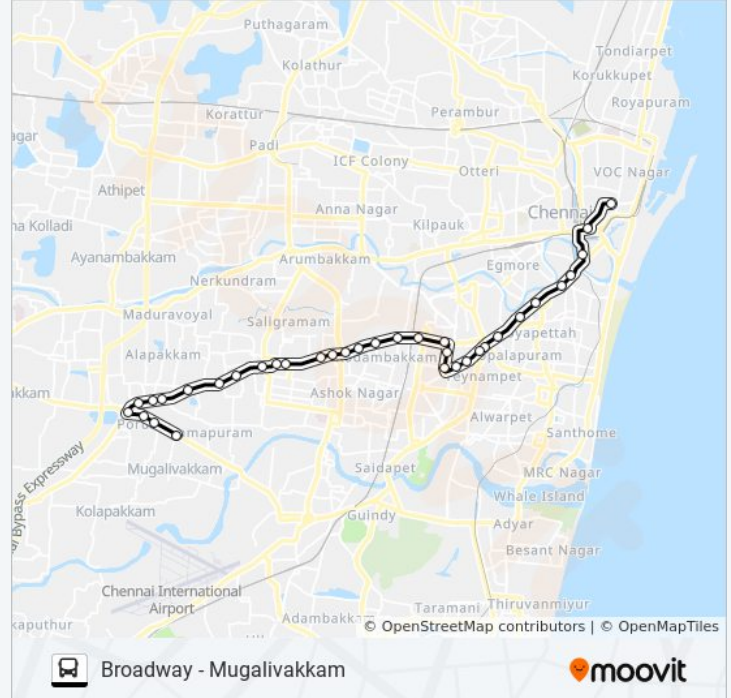

26M bus Info

Direction: Broadway

Stops: 34

Trip Duration: 50 min

Line Summary:

Kamarajar House Bus Stop

Giri Road (Vani Mahal)

Sun Theater

Broadway

Direction: Mugalivakkam

33 stops

[VIEW LINE SCHEDULE](#)

Broadway

Ratan Bazar

Park Town

M.G.R.Central Station