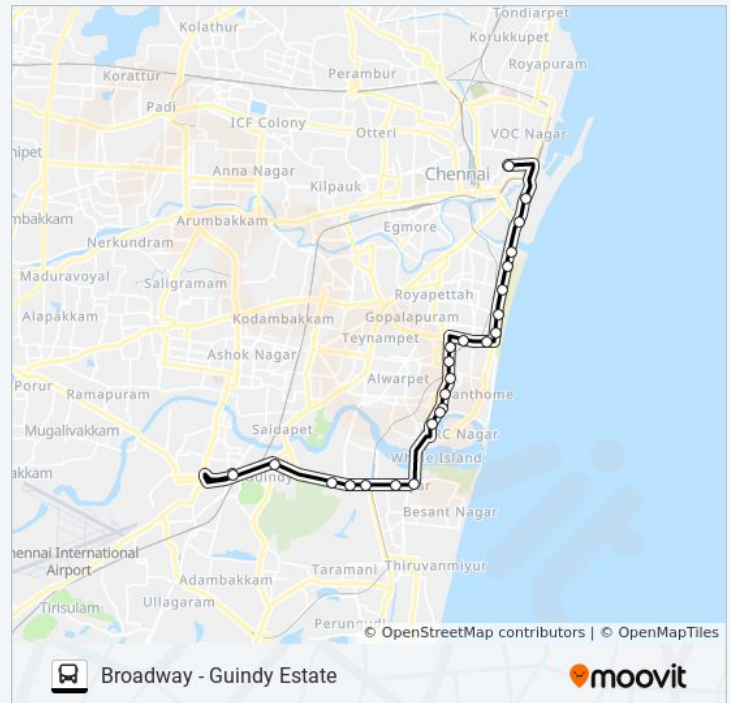

### 21GCT bus Info

**Direction:** Guindy Estate

**Stops:** 24

**Trip Duration:** 41 min

**Line Summary:**

**Direction: Vadalur Zoo**

44 stops

[VIEW LINE SCHEDULE](#)