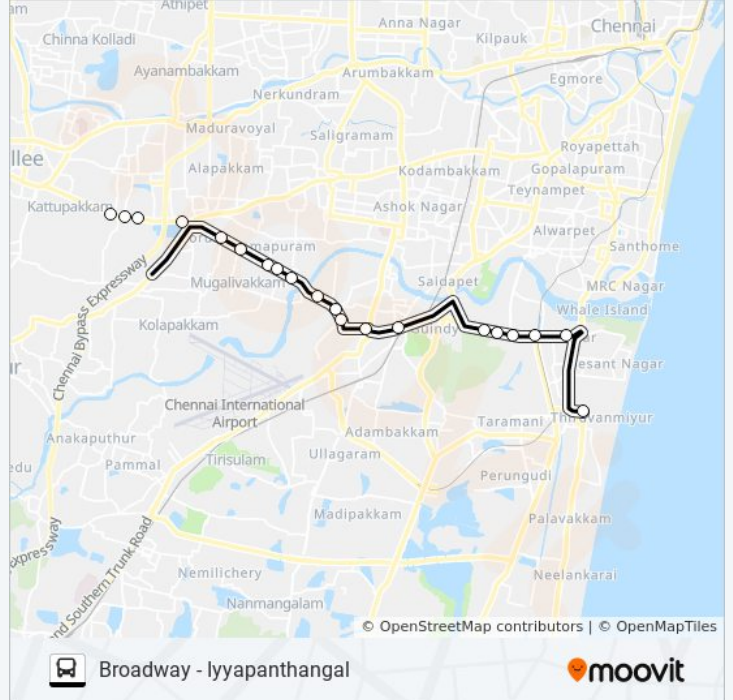

### 21EET bus Info

**Direction:** Thiruvanmiyur

**Stops:** 20

**Trip Duration:** 31 min

**Line Summary:**

Adyar Gate

Thiruvanmiyur

21EET bus time schedules and route maps are available in an offline PDF at [moovitapp.com](https://moovitapp.com). Use the [Moovit App](#) to see live bus times, train schedule or subway schedule, and step-by-step directions for all public transit in Chennai.