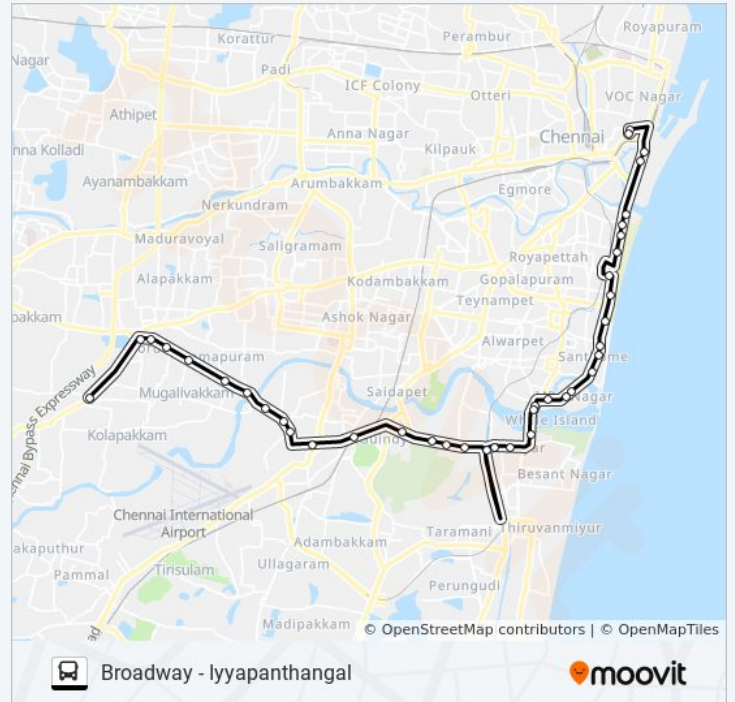

### 21EET bus Info

**Direction:** Moulivakkam

**Stops:** 39

**Trip Duration:** 66 min

**Line Summary:**

Porur Junction

Moulivakkam

**Direction: Mugalivakkam**