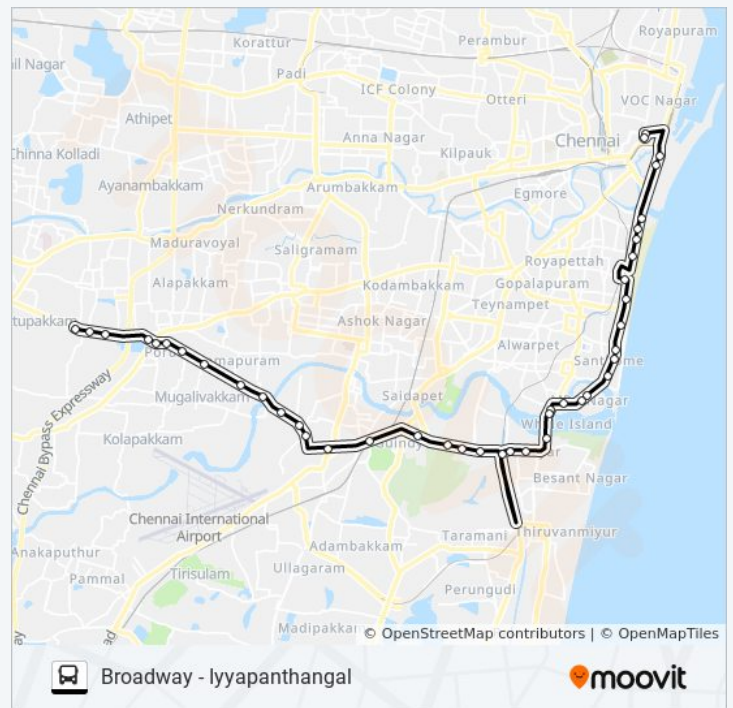

## Direction: Iyyappanthangal

20 stops

[VIEW LINE SCHEDULE](#)

Thiruvanmiyur Depot  
C.L.R.I.  
Gandhi Mandapam  
Anna University  
Raj Bhavan Quarters  
Guindy Metro Station  
Kathipara Bridge Junction  
Military Quarters  
Jayanthi Theatre  
Chennai Trade Centre  
Ramapuram  
Dlf And L&T  
Mugalivakkam  
Porur Sakthi Nagar  
Gopalakrishna Theatre  
Porur Junction  
Porur  
Ramachandra Medical College  
Iyyapanthangal  
Iyyappanthangal Depot