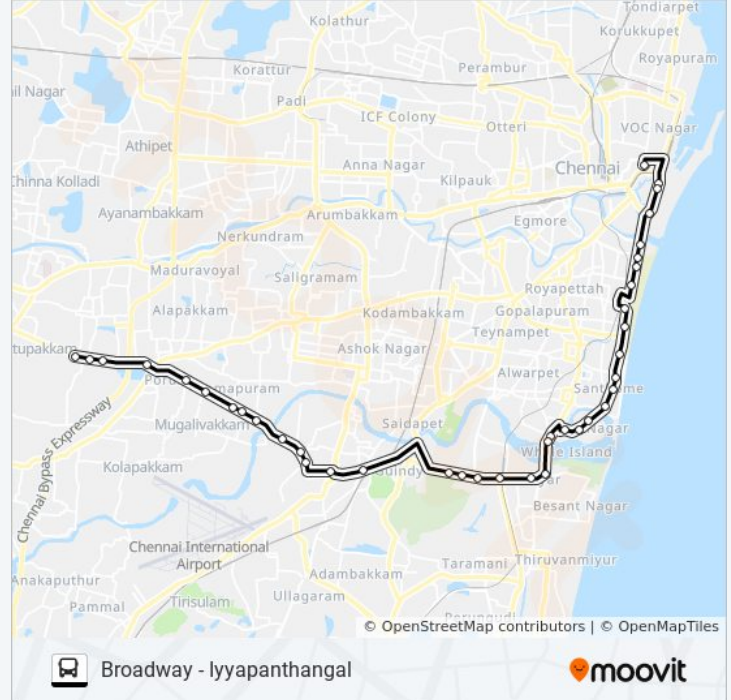

Andhra Mahila Sabha Hospital (Sathya Studio)

A.M.S. Hospital

Music College

Mrc Nagar

Karpagam Avenue

Foreshore Estate

Santhome P.O.

Santhome Basilica

All India Radio

Queen Mary's College (Q.M.C.)

Vivekananda House

Kannagi Statue

Marina Beach

Ezhilagam Bus Stop

Anna Square

Island Ground

Secretariat

Rbi

Broadway

Direction: Iyyapanthangal

42 stops

[VIEW LINE SCHEDULE](#)

Broadway

Parrys Corner

Reserve Bank Of India

Secretariat

Anna Square

Ezhilagam

Marina Beach

Kannagi Statue

Vivekananda House

Queen Mary's College (Q.M.C.)

21EET bus Time Schedule

Iyyapanthangal Route Timetable:

Sunday	9:25 AM - 9:55 AM
Monday	9:25 AM - 9:55 AM
Tuesday	9:25 AM - 9:55 AM
Wednesday	9:25 AM - 9:55 AM
Thursday	9:25 AM - 9:55 AM
Friday	9:25 AM - 9:55 AM
Saturday	9:25 AM - 9:55 AM

21EET bus Info

Direction: Iyyapanthangal

Stops: 42

Trip Duration: 59 min

Line Summary: