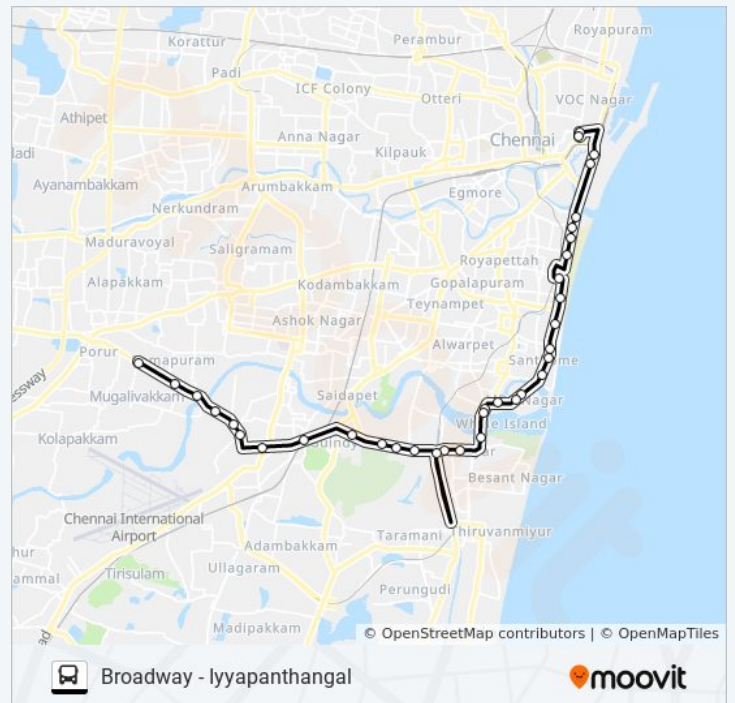

Madhyakailash

C.L.R.I.

Gandhi Mandapam

Anna University

Raj Bhavan Quarters

**21EET bus Time Schedule**

Mugalivakkam Route Timetable:

Sunday	5:50 PM
Monday	5:50 PM
Tuesday	5:50 PM
Wednesday	5:50 PM
Thursday	5:50 PM
Friday	5:50 PM
Saturday	5:50 PM

**21EET bus Info**

**Direction:** Mugalivakkam

**Stops:** 35

**Trip Duration:** 59 min

**Line Summary:**

Guindy Metro Station

Kathipara Bridge Junction

Military Quarters