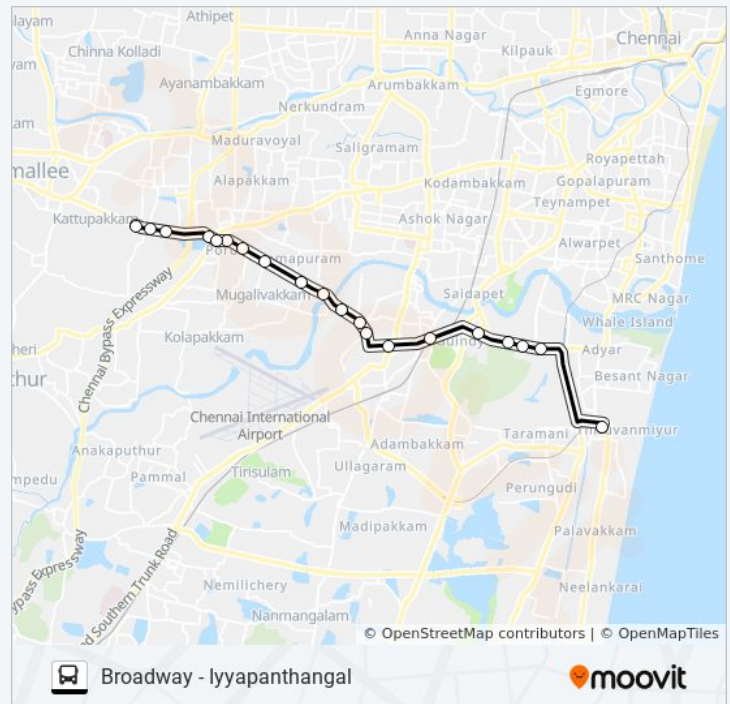

## Direction: Iyyappanthangal

20 stops

[VIEW LINE SCHEDULE](#)

Thiruvanmiyur Depot  
C.L.R.I.  
Gandhi Mandapam  
Anna University  
Raj Bhavan Quarters  
Guindy Metro Station  
Kathipara Bridge Junction  
Military Quarters  
Jayanthi Theatre  
Chennai Trade Centre  
Ramapuram  
Dlf And L&T  
Mugalivakkam  
Porur Sakthi Nagar  
Gopalakrishna Theatre  
Porur Junction  
Porur  
Ramachandra Medical College  
Iyyapanthangal  
Iyyappanthangal Depot

## 21EET bus Info

**Direction:** Iyyappanthangal

**Stops:** 20

**Trip Duration:** 28 min

**Line Summary:**