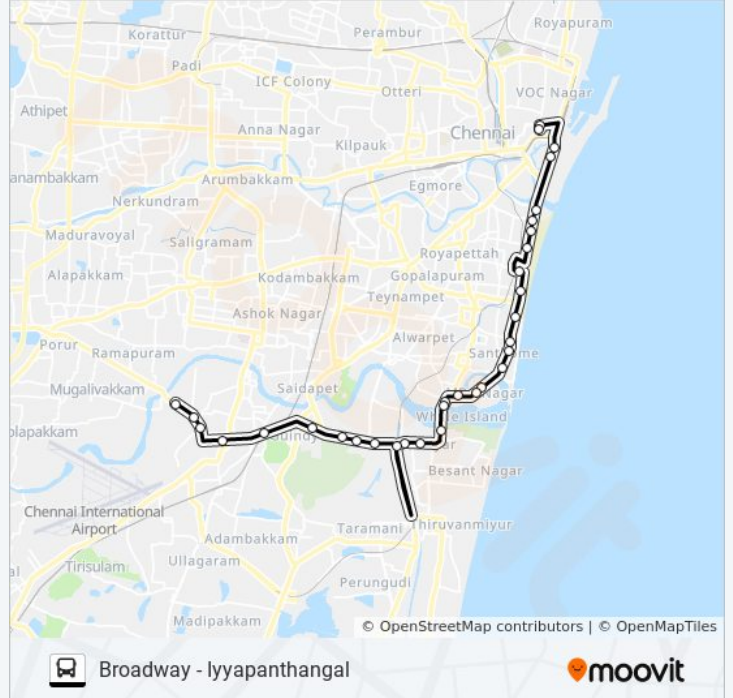

Gandhi Mandapam

Anna University

Raj Bhavan Quarters

Guindy Metro Station

Kathipara Bridge Junction

Military Quarters

Jayanthi Theatre

Chennai Trade Centre