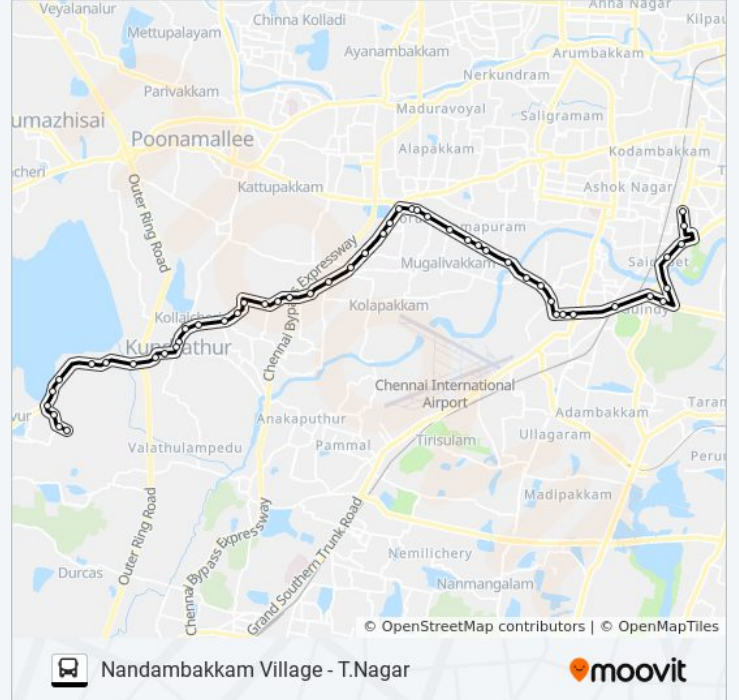

Mugalivakkam

Porur Sakthi Nagar

Gopala Krishna Police Station

Gopalakrishna Theatre

Porur

Porur E.B. Office / Kundrathur Main Road

Vigneshwara Nagar

Madananadapuram

Moulivakkam

Gerugumbakkam

Periyapannicherry

Thandalam Rd Jn.

Kovur Chekkady

Kovur

Kovur E.B. Office

Madha Medical College

Moondram Kattalai

Parimalam Theatre

Naal Road

Kundrathur Panchayat Boad

Kundrathur Chinnakadai

Sivan Kovil / Thirunageshwaram

Uzhavar Santhai

Madha Engineering College

Sirukalathur

Sirukalathur Kozhi Pannai

Saraswathi Nagar

Alagesa Nagar

Nandambakkam Koot Road

Alagaesia Nagar

Periya Colony Koot Road

Nandambakkam Village