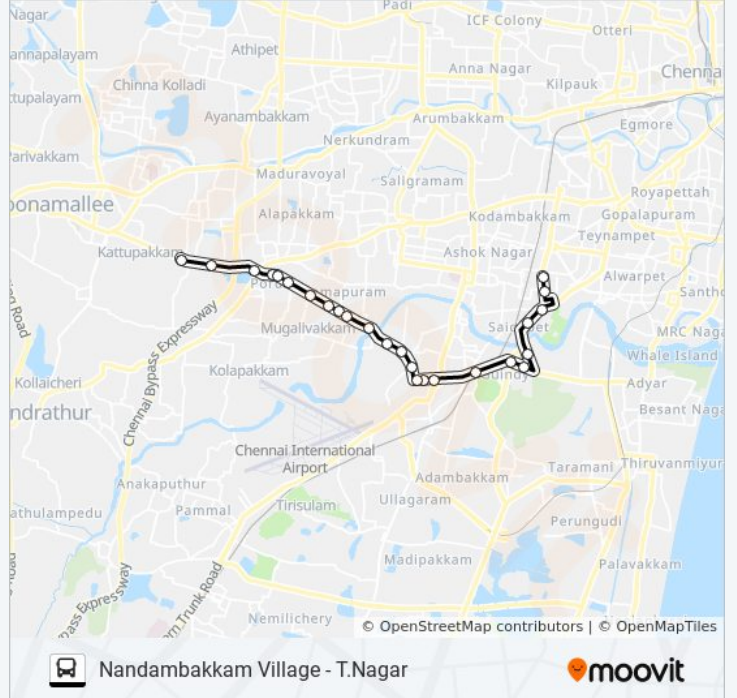

Gopalakrishna Theatre

**88CET bus Time Schedule**

Iyyappanthangal Route Timetable:

Sunday	12:15 PM - 9:10 PM
Monday	12:15 PM - 9:10 PM
Tuesday	12:15 PM - 9:10 PM
Wednesday	12:15 PM - 9:10 PM
Thursday	12:15 PM - 9:10 PM
Friday	12:15 PM - 9:10 PM
Saturday	12:15 PM - 9:10 PM

**88CET bus Info****Direction:** Iyyappanthangal**Stops:** 25**Trip Duration:** 30 min**Line Summary:**

Porur

Ramachandra Medical College

Iyyappanthangal Depot