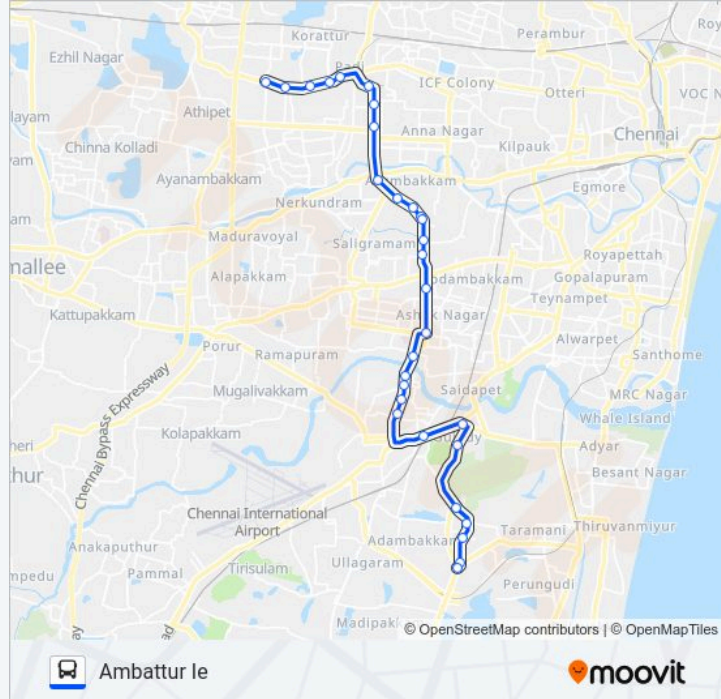

Vijayakanth Kalayana Mandapam

Thirumangalam

Anna Nagar West

Kovarthanagiri

Padi Lucas Tvs

Junction Of Central Avenue & Erikarai

Britannia Industries Ltd.

Mannur Pettai

Ambattur Industrial Estate

Direction: Guindy Tvk Estate

20 stops

[VIEW LINE SCHEDULE](#)

Ambattur Industrial Estate

Mogaipair Road Junction

Golden Flats

Ts Krishna Nagar

Collector Nagar

Thirumangalam

Thirumangalam E.B.Office

Vijayakanth Kalayana Mandapam

M.G.R.Koyambedu (C.M.B.T.)

M.M.D.A. Colony Road Junction

Thiru Nagar

Junction Of III And 1st Ave

Sivan Temple Bus Stop

Ashok Nagar Canara Bank

Ashok Pillar / Udhayam Theatre

Jaffarkhanpet

Defence Colony (Kalaimadal Nagar)

Ekkatuthangal / Ambul Nagar

D70 bus Time Schedule

Guindy Tvk Estate Route Timetable:

Sunday	12:55 - 21:50
Monday	12:55 - 21:50
Tuesday	12:55 - 21:50
Wednesday	12:55 - 21:50
Thursday	12:55 - 21:50
Friday	12:55 - 21:50
Saturday	12:55 - 21:50

D70 bus Info

Direction: Guindy Tvk Estate

Stops: 20

Trip Duration: 30 min

Line Summary: