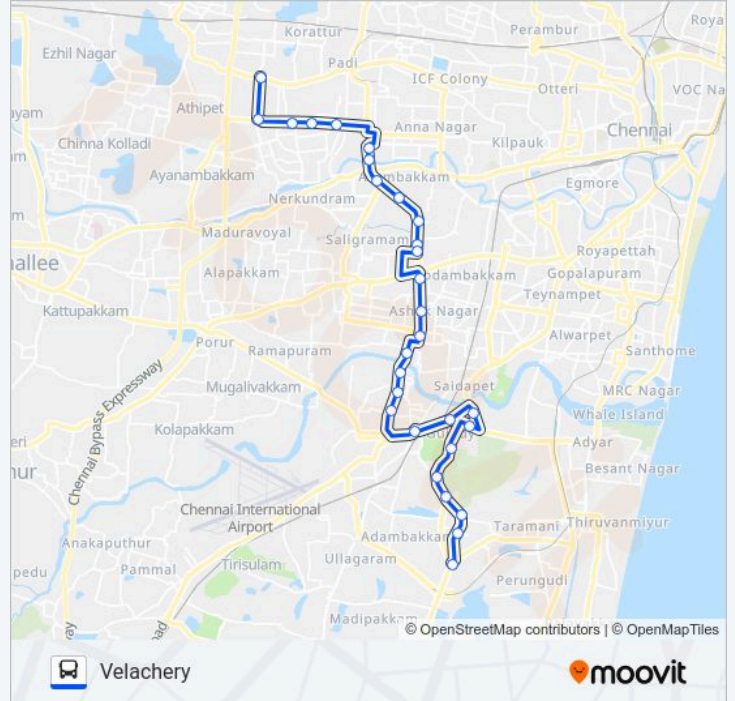

CIPET

Guindy Bus Terminus

Chellammal College

Saidapet Court / Taluk Office

Raj Bhavan Quarters

Guindy Race Course

Velachery Checkpost

Gurunanak College

Gandhi

Velachery Police Station

Velachery (Vijaynagar)

D70 bus time schedules and route maps are available in an offline PDF at moovitapp.com. Use the Moovit App to see live bus times, train schedule or subway schedule, and step-by-step directions for all public transit in Chennai.

© 2024 Moovit - All Rights Reserved