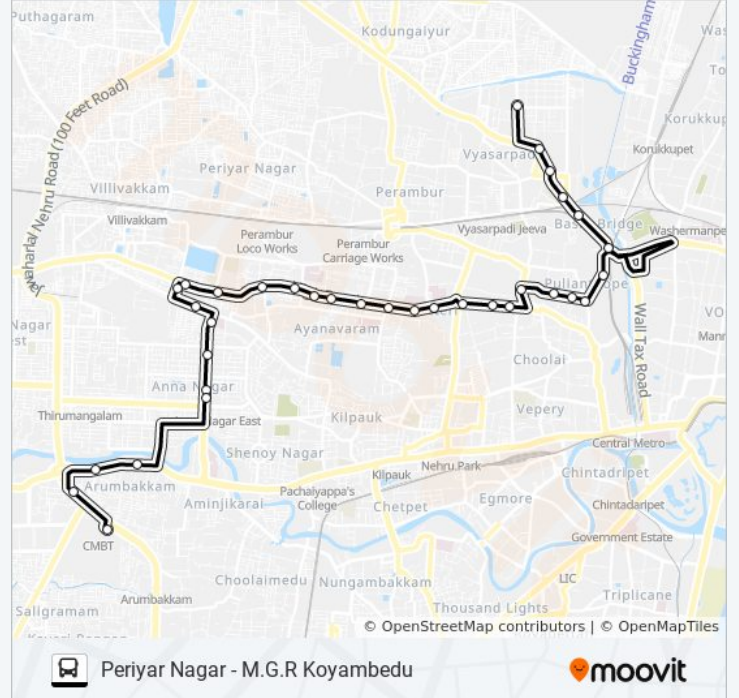

46ET

Periyar Nagar - M.G.R Koyambedu

View In Website Mode

The 46ET bus line (Periyar Nagar - M.G.R Koyambedu) has 3 routes. For regular weekdays, their operation hours are: (1) M.G.R.Koyambedu: 5:03 AM - 6:10 PM(2) Otteri: 8:50 PM(3) Periyar Nagar: 6:10 AM - 7:35 PM  
Use the Moovit App to find the closest 46ET bus station near you and find out when is the next 46ET bus arriving.

## 46ET bus Info

**Direction:** M.G.R.Koyambedu

**Stops:** 34

**Trip Duration:** 37 min

**Line Summary:**

Kamabar Arangam

I.C.F.

I.C.F

### Direction: Otteri

16 stops

[VIEW LINE SCHEDULE](#)

M.K.B. Nagar East

M.K.B. Nagar

Vyasarpadi Depot

Erikarai

Vyasarpadi Market

### 46ET bus Info

**Direction:** Otteri

**Stops:** 16

**Trip Duration:** 12 min

**Line Summary:**