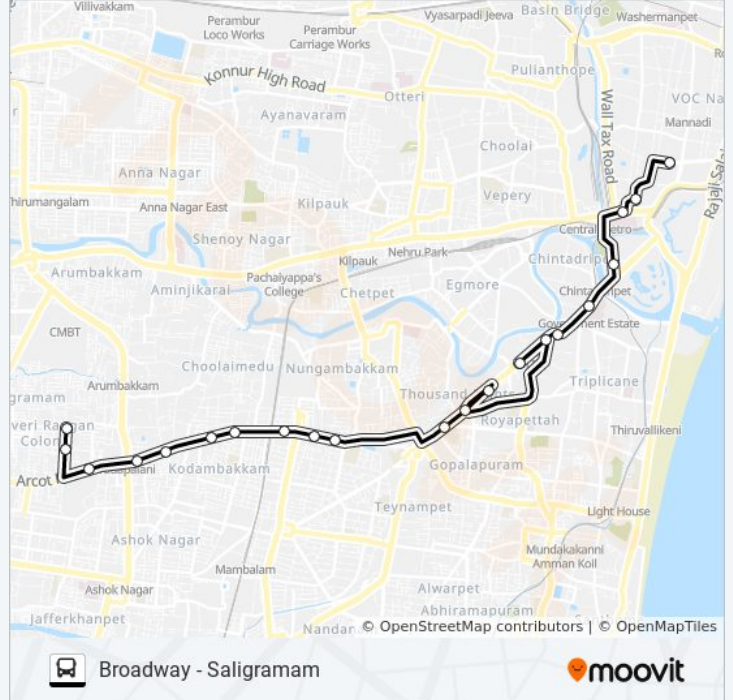

Use the Moovit App to find the closest 26J bus station near you and find out when is the next 26J bus arriving.

Direction: Broadway

19 stops

[VIEW LINE SCHEDULE](#)

Saligramam
Ssr Pankajam Theatre
Vadapalani Bus Station
Saravana Bhavan
Ram Theatre
Trustpuram
Kodambakkam Liberty
Mahalingapuram
Periyar Road
Veterinary Hospital
Thousand Light
Anand Theatre
T.V.S
L.I.C.Metro Station
Wellington Plaza
Mount Road Post Office
Pallavan Salai/Periyar Bridge
Government General Hospital
Broadway

26J bus Time Schedule

Broadway Route Timetable:

Sunday	08:50 - 16:50
Monday	08:50 - 16:50
Tuesday	08:50 - 16:50
Wednesday	08:50 - 16:50
Thursday	08:50 - 16:50
Friday	08:50 - 16:50
Saturday	08:50 - 16:50

26J bus Info

Direction: Broadway

Stops: 19

Trip Duration: 26 min

Line Summary:

Direction: Saligramam

23 stops

[VIEW LINE SCHEDULE](#)

26J bus Info

Direction: Saligramam

Stops: 23

Trip Duration: 29 min

Line Summary:

Ram Thearte

Vadapalani

Vadapalani Bus Station