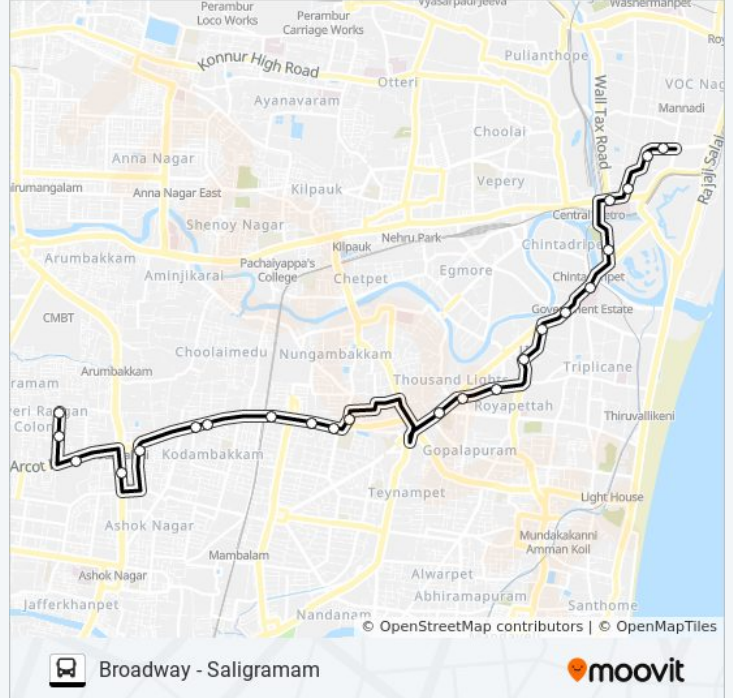

Ram Thearte

Vadapalani

Vadapalani Bus Station

Ssr Pankajam Theatre

Saligramam

Direction: Vadapalani B.S.

3 stops

[VIEW LINE SCHEDULE](#)

Saligramam

Ssr Pankajam Theatre

Vadapalani Bus Station

26J bus Time Schedule

Vadapalani B.S. Route Timetable:

Sunday	19:55
Monday	19:55
Tuesday	19:55
Wednesday	19:55
Thursday	19:55
Friday	19:55
Saturday	19:55

26J bus Info

Direction: Vadapalani B.S.

Stops: 3

Trip Duration: 2 min

Line Summary: