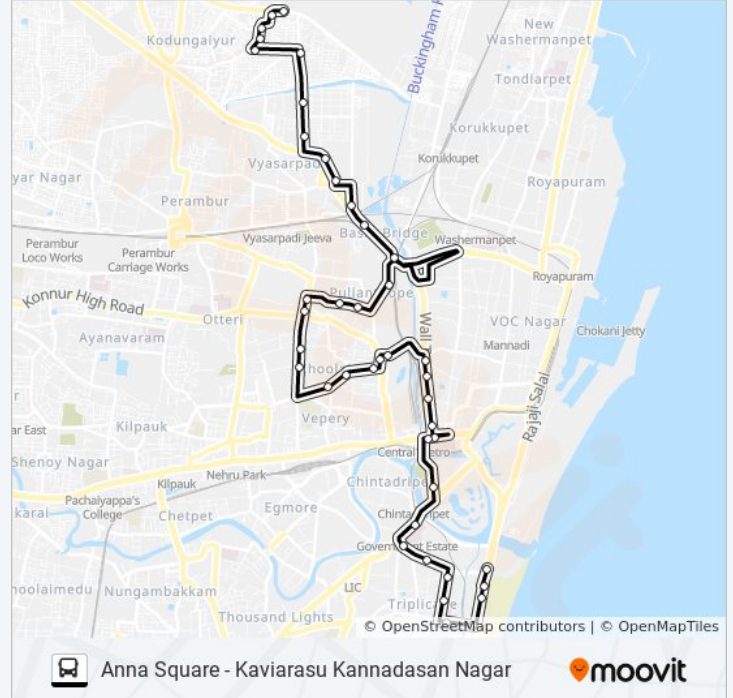

Use the Moovit App to find the closest 2 bus station near you and find out when is the next 2 bus arriving.

Direction: Anna Square

39 stops

[VIEW LINE SCHEDULE](#)

- Kaviarasu Kannadasan Nagar
- Chinnadi Madam
- Muthamizh Nagar (Ambedkar Statue)
- Madha Kovil Church
- Sidco
- T.N.E.B. Office
- M.K.B.Nagar
- Vyasarpadi Depot
- Erikarai
- Vyasarpadi Market
- Vyasarpadi
- Ramalinga Kovil
- Basin Bridge
- Basin Bridge
- Periyar Nagar
- T.B. Hospital
- Pattalam
- Barracks Road
- Kutty Street
- Vasanthi Theatre
- Vepery

2 bus Info

Direction: Anna Square

Stops: 39

Trip Duration: 42 min

Line Summary:

Choolai

Choolai High Road

Salt Quarters

Kalaivanar Arangam

Chepauk

Kosha Hospital

Triplicane

Presidency College

Marina Beach

Anna Square

Direction: Kaviarasu Kannadasan Nagar

42 stops

[VIEW LINE SCHEDULE](#)

Anna Square

Marina Beach

Marina Beach

Presidency College

Triplicane

Triplicane