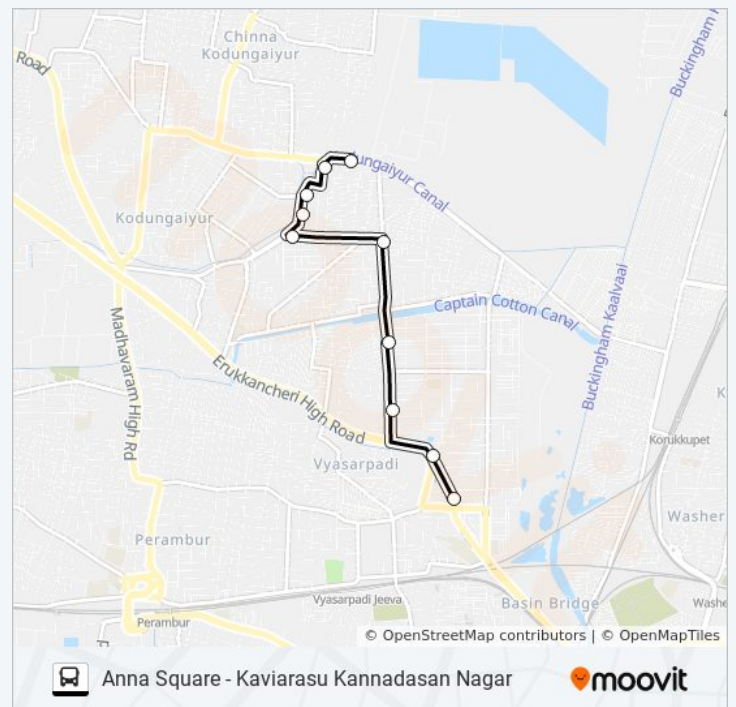

10 stops

[VIEW LINE SCHEDULE](#)

- Kaviarasu Kannadasan Nagar
- Chinnadi Madam
- Muthamizh Nagar (Ambedkar Statue)
- Madha Kovil Church
- Sidco
- T.N.E.B. Office
- M.K.B.Nagar
- Vyasarjadi Depot
- Erikarai
- Vyasarjadi Market

Vyasarjadi (Dep) Route Timetable:

Sunday	21:05 - 22:30
Monday	21:05 - 22:30
Tuesday	21:05 - 22:30
Wednesday	21:05 - 22:30
Thursday	21:05 - 22:30
Friday	21:05 - 22:30
Saturday	21:05 - 22:30

2 bus Info

Direction: Vyasarjadi (Dep)

Stops: 10

Trip Duration: 8 min

Line Summary:

2 bus time schedules and route maps are available in an offline PDF at moovitapp.com. Use the [Moovit App](#) to see live bus times, train schedule or subway schedule, and step-by-step directions for all public transit in Chennai.

[About Moovit](#) • [MaaS Solutions](#) • [Supported Countries](#) • [Mooviter Community](#)

© 2024 Moovit - All Rights Reserved

Check Live Arrival Times