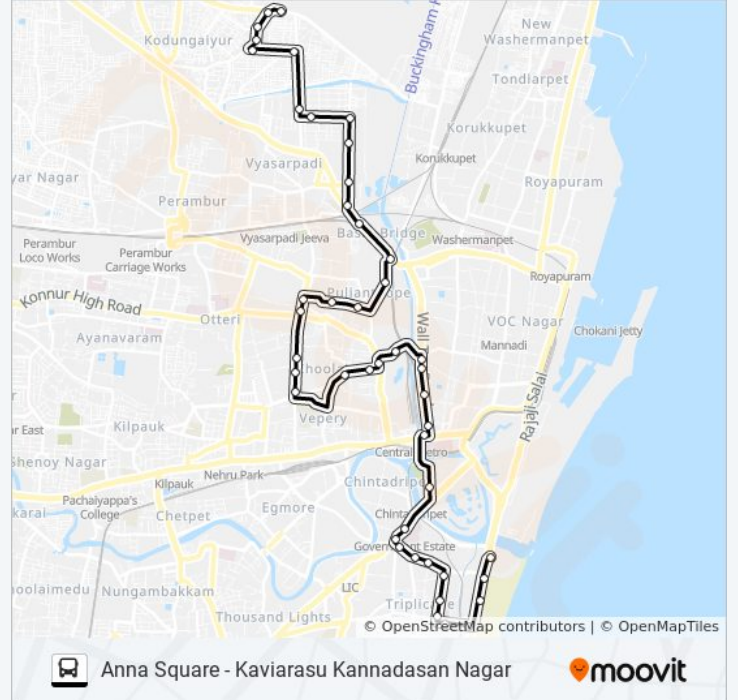

Pallavan Salai/Periyar Bridge

M.G.R. Central Station

M.G.R. Central

Rpf

Othavadai

Elephant Gate

Salt Quarters

Choolai High Road

Choolai P.O

Doveton

Vepery

Choolai Mill

Barracks Road

Pattalam

Pulianthope Tb Hospital Bus Stand

Periyar Nagar

Basin Bridge

Basin Bridge

Ramalinga Kovil

Vyasarpadi

Ashok Pillar

Vysarpadi

Sathiya Moorthy Nagar

M.K.B. Nagar

M.K.B. Nagar

Electricity Board Office

Sidco

Madha Kovil Church

Muthamizh Nagar (Ambedkar Statue)

Chinnadi Madam

Kaviarasu Kannadasan Nagar

Direction: Vyasarpadi (Dep)

2 bus Time Schedule