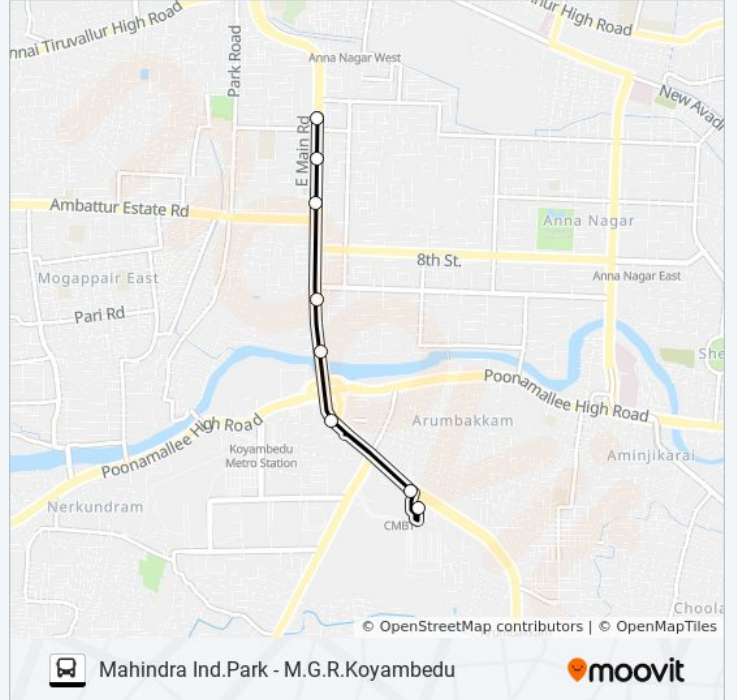

 114ET

Mahindra Ind.Park - M.G.R.Koyambedu

[View In Website Mode](#)

The 114ET bus line (Mahindra Ind.Park - M.G.R.Koyambedu) has 4 routes. For regular weekdays, their operation hours are:

(1) Anna Nagar West: 9:55 PM(2) M.G.R.Koyambedu: 5:45 AM - 9:25 PM(3) Mahindra Ind.Park: 8:00 AM - 3:55 PM(4) Redhills: 6:13 AM - 7:50 PM

Use the Moovit App to find the closest 114ET bus station near you and find out when is the next 114ET bus arriving.

Direction: Anna Nagar West

8 stops

[VIEW LINE SCHEDULE](#)

M.G.R.Koyambedu (C.M.B.T.)

M.G.R.Koyambedu (C.M.B.T.)

Vijayakanth Kalayana Mandapam

Thirumangalam E.B.Office

Thirumangalam

Thirumangalam

Thirumangalam

Anna Nagar West

114ET bus Time Schedule

Anna Nagar West Route Timetable:

Sunday	9:55 PM
Monday	9:55 PM
Tuesday	9:55 PM
Wednesday	9:55 PM
Thursday	9:55 PM
Friday	9:55 PM
Saturday	9:55 PM

114ET bus Info**Direction:** Anna Nagar West**Stops:** 8**Trip Duration:** 7 min**Line Summary:**