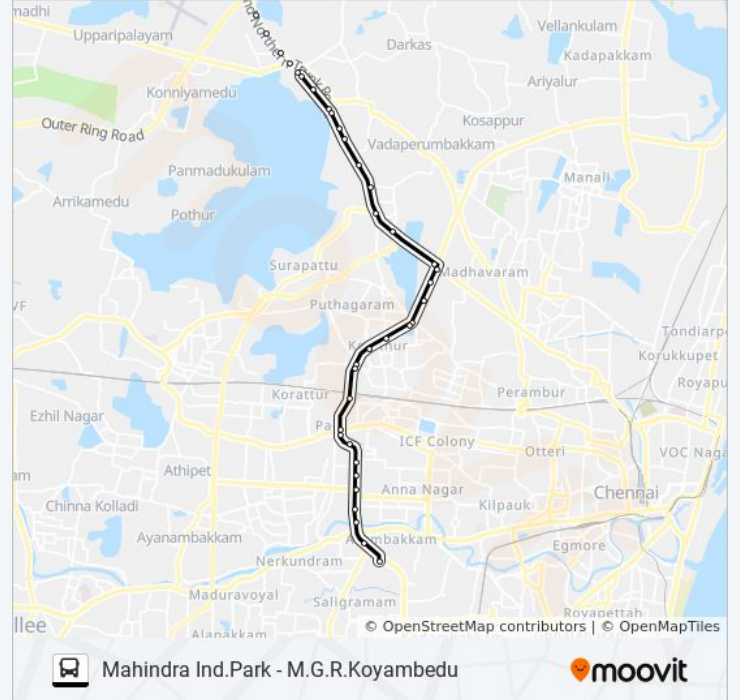

Sholavaram (Bdo Office)

Sholavaram 2

Sholavaram 3

Sengalamman Nagar

Sholavaram

Siruniam Road Junction

Vijaya Nallur

Semilivaram

Padiyanallur Check Post

Padiyanallur Depot

MA Nagar

Red Hills X Road

Red Hills

Redhills Bus Terminal

Redhills Market

Ayurveda Ashramam

Samiyar Madam

Sivanthi College

Polytechnic

Kavangarai

Puzhal Jail

Puzhal Camp

Cycle Shop

Madhavaram Bypass

Madhavaram Bypass

Madhavaram Bypass

Shastri Nagar

Retteri Signal

Kolathur Metro Water

Ambedkar Nagar

Senthil Nagar

Agrakaram

Kaikankuppam