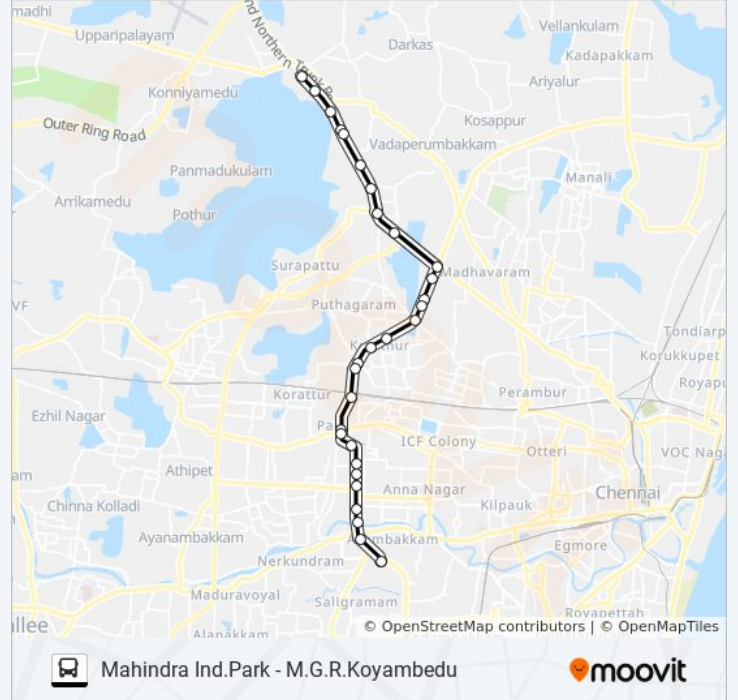

Use the Moovit App to find the closest 114ET bus station near you and find out when is the next 114ET bus arriving.

Direction: Anna Nagar West

8 stops

[VIEW LINE SCHEDULE](#)

M.G.R.Koyambedu (C.M.B.T.)

M.G.R.Koyambedu (C.M.B.T.)

114ET bus Info

Direction: Redhills

Stops: 29

Trip Duration: 40 min

Line Summary:

Cycle Shop

Puzhal Camp

Puzhal Jail

Kavangarai

Sri Nallaghu Polytechnic College

Sivanthi College

Ayurveda Ashramam

Redhills Market

Redhills Bus Terminal

114ET bus time schedules and route maps are available in an offline PDF at moovitapp.com. Use the [Moovit App](#) to see live bus times, train schedule or subway schedule, and step-by-step directions for all public transit in Chennai.