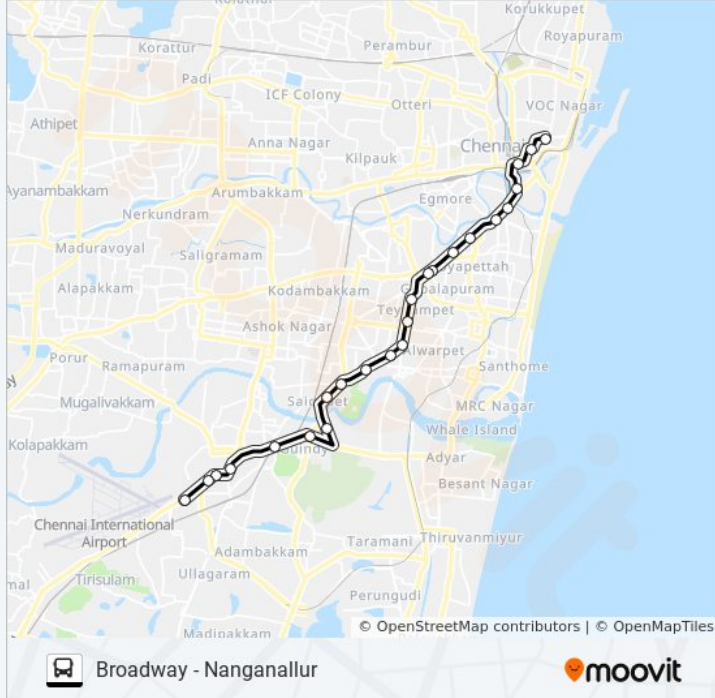

18R bus Info

Direction: Broadway

Stops: 32

Trip Duration: 44 min

Line Summary:

D.M.S.Metro Station

Gemini Teynampet

Anand Theatre

18R bus Info

Direction: Cement Road

Stops: 9

Trip Duration: 7 min

Line Summary:

Direction: Cement Road

24 stops

[VIEW LINE SCHEDULE](#)

18R bus Time Schedule

Cement Road Route Timetable:

Sunday	13:40
Monday	13:40
Tuesday	13:40
Wednesday	13:40
Thursday	13:40
Friday	13:40
Saturday	13:40

18R bus Info

Direction: Cement Road

Stops: 24

Trip Duration: 38 min

Line Summary:

Concorde Spic

Guindy Metro Station

Aksharkhana

Cantonment Board (St. Thomas Mount Head Post Office)

St Thomas Mount

Alandur Cement Road

Direction: Nanganallur