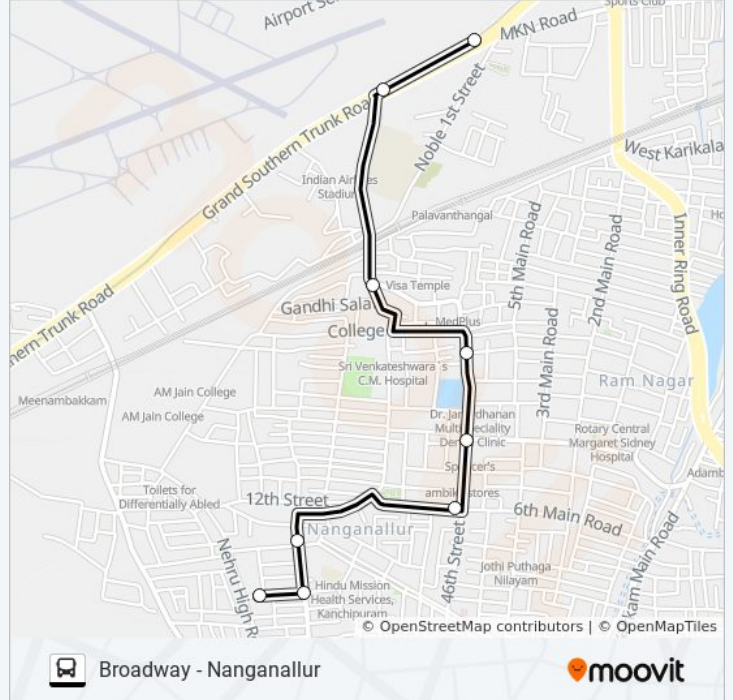

18R bus Info

Direction: Broadway

Stops: 32

Trip Duration: 44 min

Line Summary:

D.M.S.Metro Station

Gemini Teynampet

Anand Theatre

Direction: Cement Road

9 stops

[VIEW LINE SCHEDULE](#)

Nanganallur

Nanganallur Mgr Road

Vetri Vel

Roja Medicals Bus Stop

Chidambaram Stores

Market Road Bus Stop

Pazavanthangal Road Junction

Junction Of Palavanthangal & GST

Alandur Cement Road

18R bus Time Schedule

Cement Road Route Timetable:

Sunday	13:00 - 22:25
Monday	13:00 - 22:25
Tuesday	13:00 - 22:25
Wednesday	13:00 - 22:25
Thursday	13:00 - 22:25
Friday	13:00 - 22:25
Saturday	13:00 - 22:25

18R bus Info

Direction: Cement Road

Stops: 9

Trip Duration: 7 min

Line Summary:

Direction: Cement Road

24 stops

[VIEW LINE SCHEDULE](#)