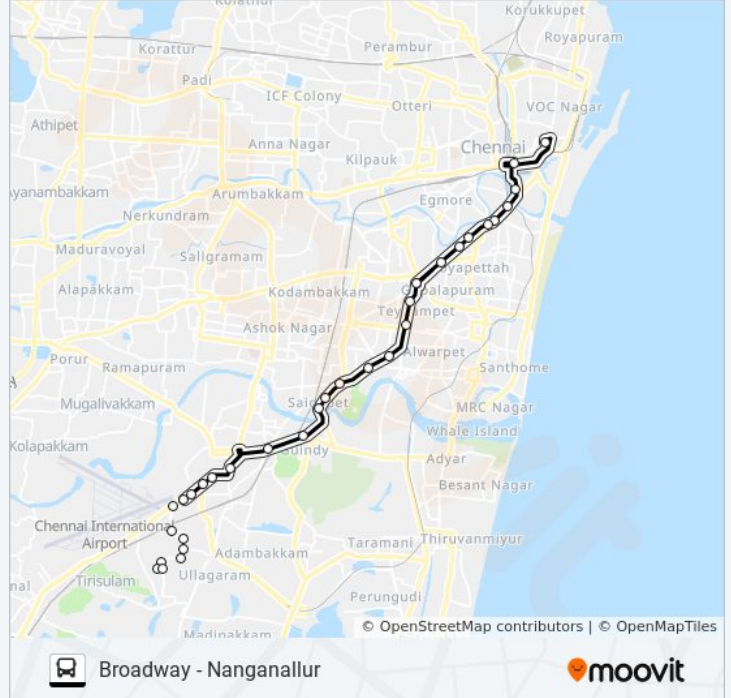

18R bus Info

Direction: Broadway

Stops: 32

Trip Duration: 44 min

Line Summary:

D.M.S.Metro Station

Gemini Teynampet

Anand Theatre

Direction: Cement Road

9 stops

[VIEW LINE SCHEDULE](#)

Nanganallur

Nanganallur Mgr Road

Vetri Vel

Roja Medicals Bus Stop

Chidambaram Stores

18R bus Info

Direction: Cement Road

Stops: 9

Trip Duration: 7 min

Line Summary:

Direction: Cement Road

24 stops

[VIEW LINE SCHEDULE](#)

18R bus Time Schedule

Cement Road Route Timetable:

Sunday	13:40
Monday	13:40
Tuesday	13:40
Wednesday	13:40
Thursday	13:40
Friday	13:40
Saturday	13:40

18R bus Info

Direction: Cement Road

Stops: 24

Trip Duration: 38 min