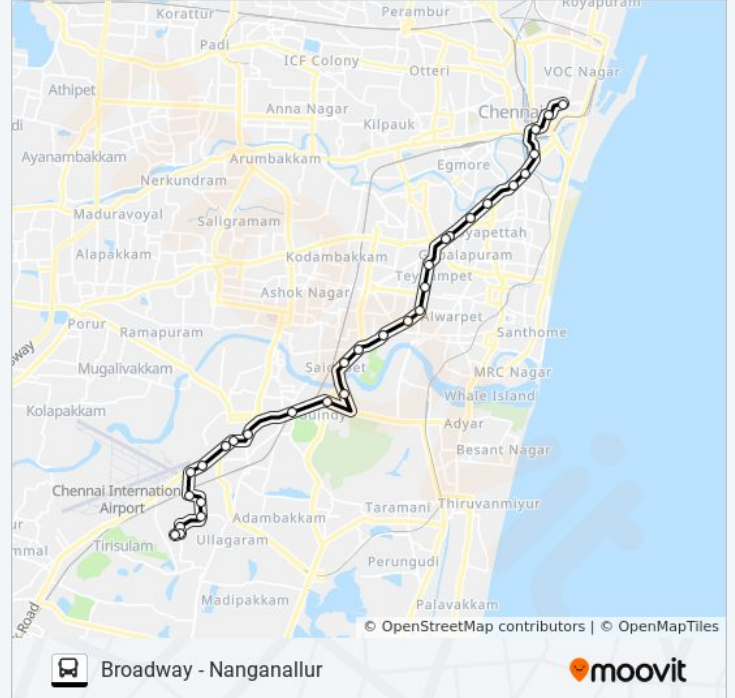

Concorde Spic

Guindy Metro Station

Aksharkhana

Cantonment Board (St. Thomas Mount Head Post Office)

St Thomas Mount

Alandur Cement Road

JN Of Palavanthangal And GST

Pazavanthangal Road Junction

Nanganallur Market

Chidambaram Stores

Ranga Theatre

Nanganallur Mgr Road

Nanganallur

18R bus time schedules and route maps are available in an offline PDF at moovitapp.com. Use the [Moovit App](#) to see live bus times, train schedule or subway schedule, and step-by-step directions for all public transit in Chennai.

[About Moovit](#) • [MaaS Solutions](#) • [Supported Countries](#) • [Mooviter Community](#)

© 2024 Moovit - All Rights Reserved

Check Live Arrival Times