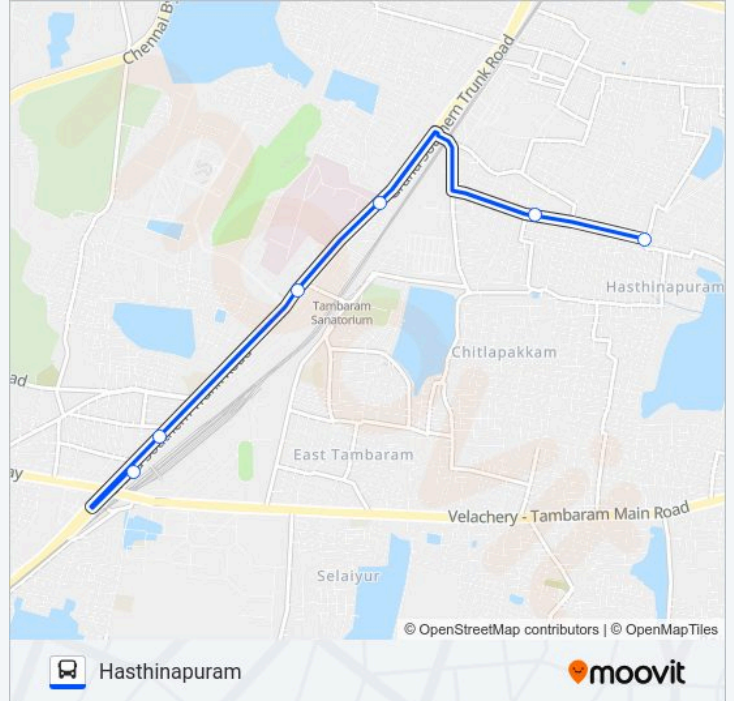

Direction: Hashtinapuram

6 stops

[VIEW LINE SCHEDULE](#)

Tambaram Railway Station

Tambaram West Bus Station

Tambaram Sanatorium Bus Stand

Tambaram Sanatorium

Kumaran Kundram

S8 bus Info

Direction: Hashtinapuram

Stops: 6

Trip Duration: 9 min

Line Summary:

Direction: Tambaram R.S

6 stops

[VIEW LINE SCHEDULE](#)