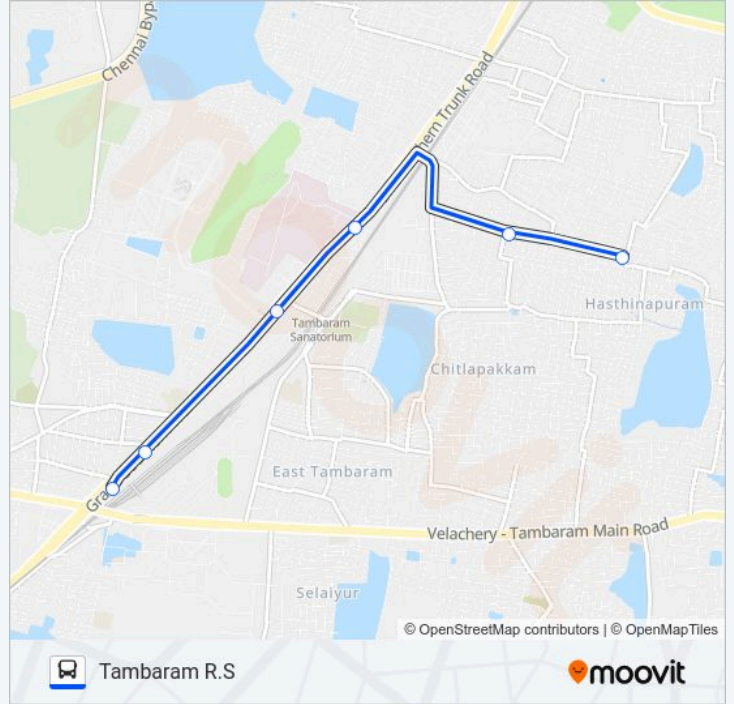

S8 bus time schedules and route maps are available in an offline PDF at moovitapp.com. Use the Moovit App to see live bus times, train schedule or subway schedule, and step-by-step directions for all public transit in Chennai.

© 2024 Moovit - All Rights Reserved