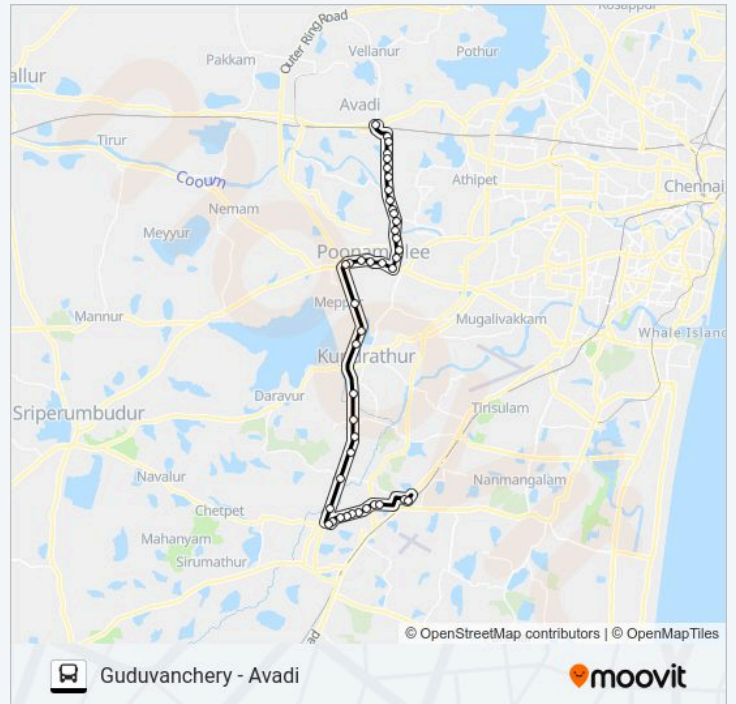

206 bus Info

Direction: Tambaram

Stops: 42

Trip Duration: 60 min

Line Summary:

Lakshmipuram

Kulakkarai

Tambaram West