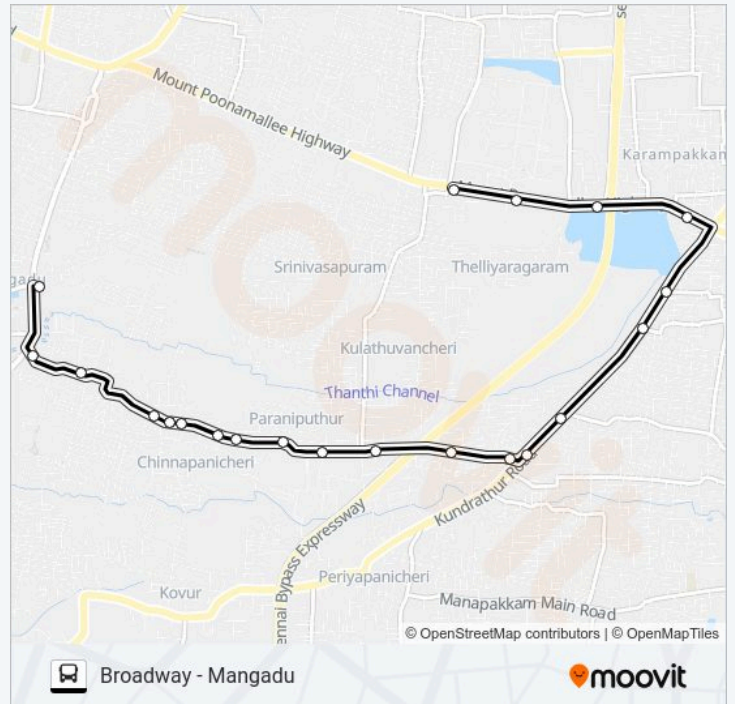

26B bus Info

Direction: Broadway

Stops: 47

Trip Duration: 60 min

Line Summary:

- Alwarthirunagar
- Virugambakkam
- Margin Free Super Market
- Avichi
- Vadapalani Bus Station
- Kamala Theatre
- Saravana Bhavan
- Ram Theatre
- Trustpuram
- Kodambakkam Liberty
- Meenakshi College
- Mahalingapuram
- Veterinary Hospital
- Vidyodaya
- Kamarajar House Bus Stop
- Sun Theater
- D.M.S
- Gemini Teynampet
- Thousand Light
- Anand Theatre
- Thousand Lights Busstop
- T.V.S
- L.I.C.Metro Station
- Mount Road Post Office
- Government General Hospital
- Broadway

26B bus Info

Direction: Iyyappanthangal

Stops: 21

Trip Duration: 19 min

Line Summary:

Direction: Mangadu

46 stops

[VIEW LINE SCHEDULE](#)