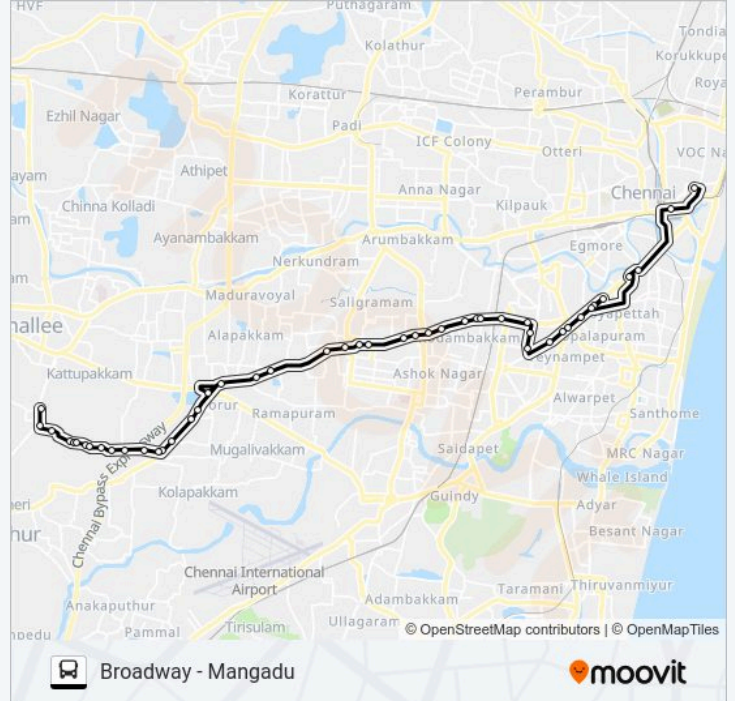

Use the Moovit App to find the closest 26B bus station near you and find out when is the next 26B bus arriving.

Direction: Broadway

47 stops

[VIEW LINE SCHEDULE](#)

Mangadu
Pattur Koot Road
Pattur Mangadu
Pattur
Arasa Maram
Pakin Paati
Mariyamman Kovil
Bajanai Kovil
Bharani Puthur
Rice Mill
Parani Puthur
Sivan Kovil
Bai Kadai
Moulivakkam
Madananadapuram
Vigneshwara Nagar
Porur E.B. Office / Kundrathur Main Road
Porur
Karambakkam
Jai Garden
Valasaravakkam

26B bus Time Schedule

Broadway Route Timetable:

Sunday	04:43 - 18:45
Monday	04:43 - 18:45
Tuesday	04:43 - 18:45
Wednesday	04:43 - 18:45
Thursday	04:43 - 18:45
Friday	04:43 - 18:45
Saturday	04:43 - 18:45

26B bus Info

Direction: Broadway

Stops: 47

Trip Duration: 60 min

Line Summary:

- Alwarthirunagar
- Virugambakkam
- Margin Free Super Market
- Avichi
- Vadapalani Bus Station
- Kamala Theatre
- Saravana Bhavan
- Ram Theatre
- Trustpuram
- Kodambakkam Liberty
- Meenakshi College
- Mahalingapuram
- Veterinary Hospital
- Vidyodaya
- Kamarajar House Bus Stop
- Sun Theater
- D.M.S
- Gemini Teynampet
- Thousand Light
- Anand Theatre
- Thousand Lights Busstop
- T.V.S
- L.I.C.Metro Station
- Mount Road Post Office
- Government General Hospital
- Broadway