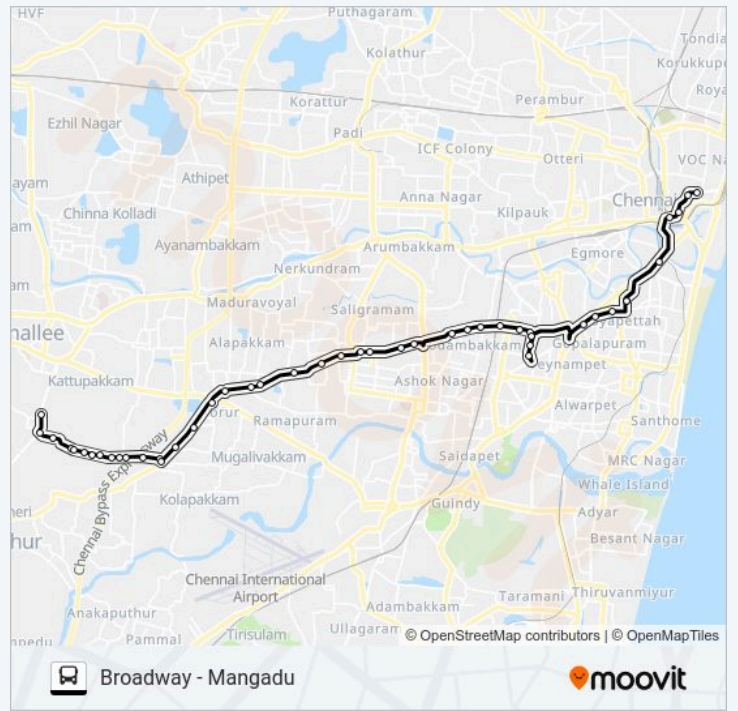

Use the Moovit App to find the closest 26B bus station near you and find out when is the next 26B bus arriving.

Direction: Broadway

47 stops

[VIEW LINE SCHEDULE](#)

Mangadu
Pattur Koot Road
Pattur Mangadu
Pattur
Arasa Maram
Pakin Paati
Mariyamman Kovil
Bajanai Kovil
Bharani Puthur
Rice Mill
Parani Puthur
Sivan Kovil
Bai Kadai
Moulivakkam
Madananadapuram
Vigneshwara Nagar
Porur E.B. Office / Kundrathur Main Road
Porur
Karambakkam
Jai Garden
Valasaravakkam

26B bus Time Schedule

Broadway Route Timetable:

Sunday	04:43 - 18:45
Monday	04:43 - 18:45
Tuesday	04:43 - 18:45
Wednesday	04:43 - 18:45
Thursday	04:43 - 18:45
Friday	04:43 - 18:45
Saturday	04:43 - 18:45

26B bus Info

Direction: Broadway

Stops: 47

Trip Duration: 60 min

Line Summary:

- Alwarthirunagar
- Virugambakkam
- Margin Free Super Market
- Avichi
- Vadapalani Bus Station
- Kamala Theatre
- Saravana Bhavan
- Ram Theatre
- Trustpuram
- Kodambakkam Liberty
- Meenakshi College
- Mahalingapuram
- Veterinary Hospital
- Vidyodaya
- Kamarajar House Bus Stop
- Sun Theater
- D.M.S
- Gemini Teynampet
- Thousand Light
- Anand Theatre
- Thousand Lights Busstop
- T.V.S
- L.I.C.Metro Station
- Mount Road Post Office
- Government General Hospital
- Broadway

Friday 06:32 - 20:35

Saturday 06:32 - 20:35

26B bus Info

Direction: Mangadu

Stops: 46

Trip Duration: 58 min

Line Summary:

Church Park School
Kamarajar House Bus Stop
Giri Road
Vidyodaya
Veterinary Hospital
Periyar Road
Mahalingapuram
Kodambakkam Liberty
Trustpuram
Power House
Kamala Theatre
Vadapalani Bus Station
Avichi School
Karaiyanchavadi
Virugambakkam
Alwar Thirunagar
Kesavarthini
Jai Garden
Lakshmi Nagar
Karambakkam
Porur Junction
Vigneshwara Nagar
Madananadapuram
Moulivakkam
Bai Kadai
Bajanai Kovil
Murugan Kovil
Alamaram Road Junction
Rice Mill
Bharani Puthur
Bajanai Kovil
Mariyamman Kovil