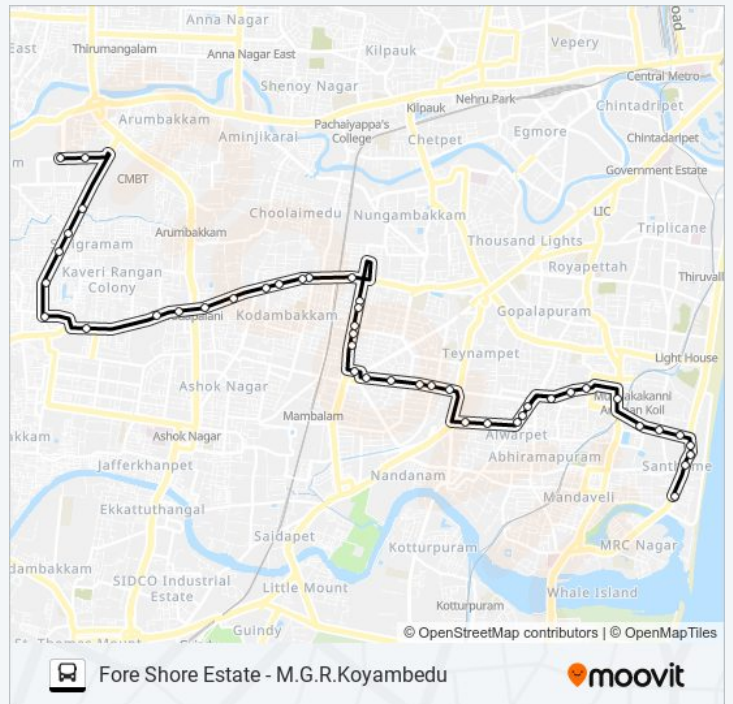

T Nagar Power House

Pondy Bazar Globus

Mariyamman Kovil

Siet Bus Stop

Thiruvallur Salai Junction

Alwarpet Bus Stop

Ethiraj Kalyana Mandabam

Alwarpet

Anjaneyar Temple

Isabella Hospital

Vivekananda College

LUZ Corner

Kuchery Road

Mylapore Jamia Masjid Bus Stop

### 12X bus Info

**Direction:** Foreshore Estate

**Stops:** 44

**Trip Duration:** 38 min

**Line Summary:**

Santhome Church

Santhome Church

Santhome Employment Office

Santhome Post Office

Foreshore Estate

**Direction: Koyambedu Market**

36 stops

[VIEW LINE SCHEDULE](#)

Foreshore Estate

Santhome Post Office

Santhome Employment Office