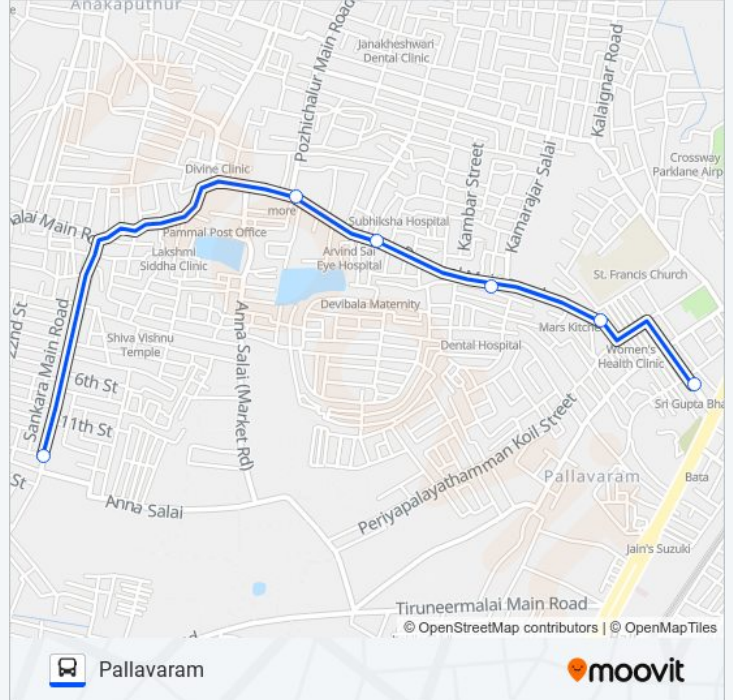

Pallavaram

[Get The App](#)

The S7 bus line (Pallavaram) has 2 routes. For regular weekdays, their operation hours are:

(1) Pallavaram: 06:00 - 21:54 (2) Pammal Shankar Nagar: 05:40 - 21:34

Use the Moovit App to find the closest S7 bus station near you and find out when is the next S7 bus arriving.

Direction: Pallavaram

6 stops

[VIEW LINE SCHEDULE](#)

Sri Sankara Health Centre

Pammal Church

Krishna Nagar Bus Stop

Muthamil Nagar

Six Thotti

Pallavaram

S7 bus Time Schedule

Pallavaram Route Timetable:

Sunday	06:00 - 21:54
Monday	06:00 - 21:54
Tuesday	06:00 - 21:54
Wednesday	06:00 - 21:54
Thursday	06:00 - 21:54
Friday	06:00 - 21:54
Saturday	06:00 - 21:54

S7 bus Info

Direction: Pallavaram

Stops: 6

Trip Duration: 7 min

Line Summary:

Direction: Pammal Shankar Nagar

5 stops

[VIEW LINE SCHEDULE](#)