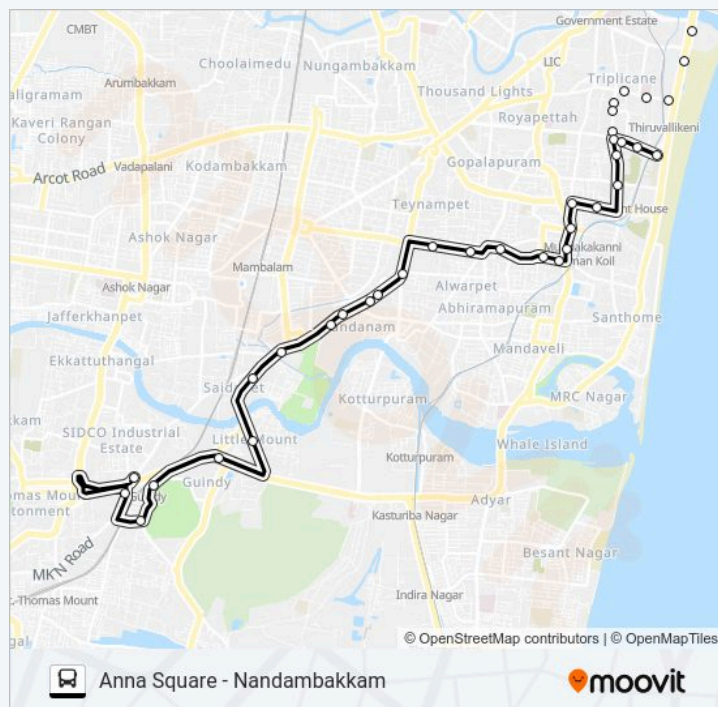

Concorde Spic

Guindy Railway Station

Maduvankarai

Guindy

Guindy Bus Terminus

A45B bus Info

Direction: Guindy Estate

Stops: 32

Trip Duration: 36 min

Line Summary:

Direction: Nandambakkam

37 stops

[VIEW LINE SCHEDULE](#)

Anna Square

Marina Beach

A45B bus Time Schedule