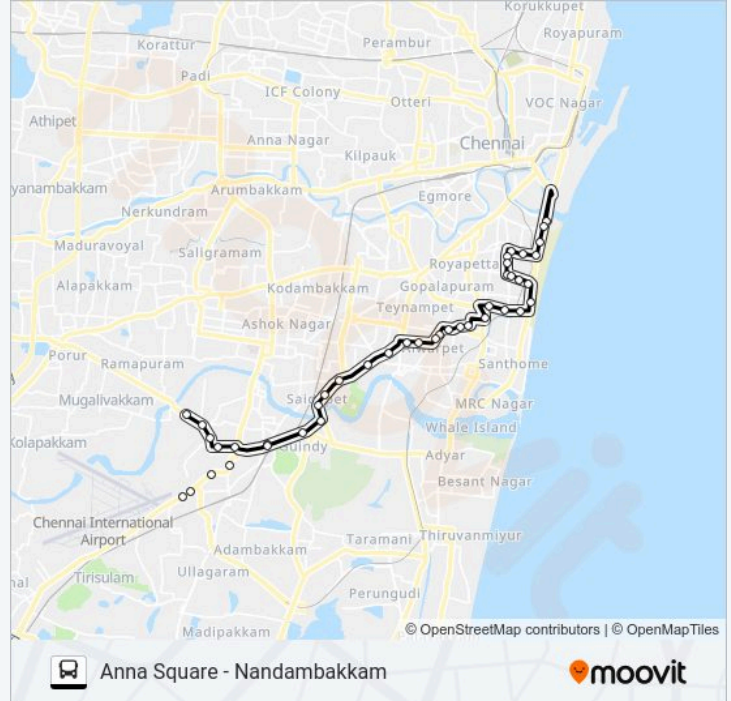

Use the Moovit App to find the closest A45B bus station near you and find out when is the next A45B bus arriving.

Direction: Anna Square

37 stops

[VIEW LINE SCHEDULE](#)

Nandambakkam
Contonment Cemetery
Saint Thomas Hospital
Butt Road
Kathipara
Guindy R.S
Chellammal College
Little Mount Metro Station
Panagal Maligai
Saidapet
Raja Hostel
S.H.B.
Nandanam Military Quarters
Siet Bus Stop
Thiruvallur Salai Junction
Ethiraj Kalyana Mandabam
Alwarpet
Anjaneyar Temple
Isabella Hospital
Vivekananda College
Thiruvalluvar Statue

A45B bus Info**Direction:** Anna Square**Stops:** 37**Trip Duration:** 40 min**Line Summary:**

Yellow Pages

Kalyani Hospital

Ig Office

Queen Mary's College (Q.M.C.)

Swami Vivekananda House

S.V.House

Nkt Women School

Ice House

Triplicane High Road

Kelet High School

Bharathi Salai (Triplicane)

Triplicane

Presidency College

Marina Beach

Anna Square

Anna Square

Direction: Cement Road

36 stops

[VIEW LINE SCHEDULE](#)

Anna Square

Marina Beach

Presidency College

Triplicane