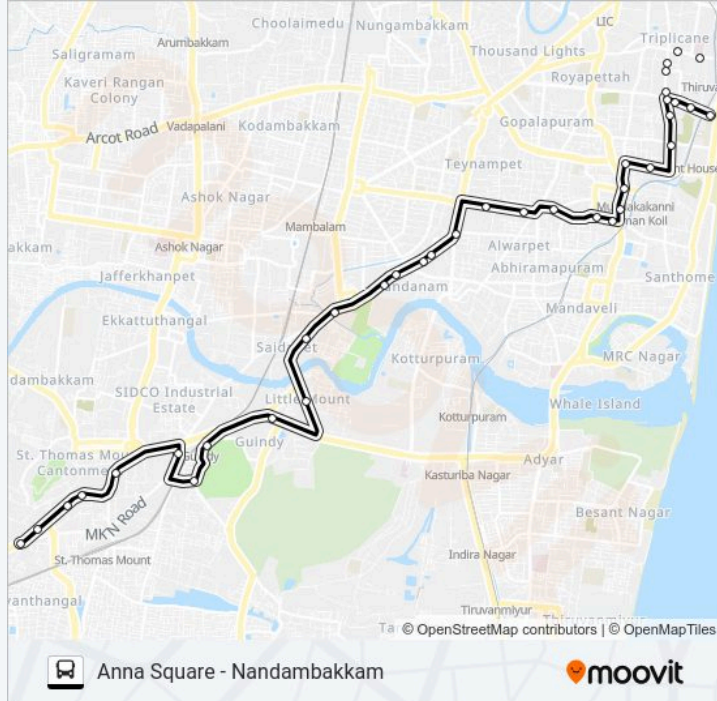

LUZ Corner

LUZ

Amirtham

Anjaneyar Temple

F.C.I Old

Thandarai Market

Siet

Nandanam Society/Defence Quarters

Defense Quarters

S.H.B

Nandanam Ymca

Saidapet Tod Hunter Nagar

Saidapet

Saidapet Court / Taluk Office

Concorde Spic

Guindy Railway Station

Maduvankarai

Guindy

Alandur Metro Station

Cantonment Board (St. Thomas Mount Head Post Office)

St Thomas Mount

Alandur Bus Depot

Alandur Cement Road

Direction: Guindy Estate

32 stops

[VIEW LINE SCHEDULE](#)

Anna Square

Marina Beach

Presidency College

Triplicane

Bharathi Salai (Triplicane)

A45B bus Time Schedule

Guindy Estate Route Timetable:

Sunday	06:20 - 19:25
Monday	06:20 - 19:25
Tuesday	06:20 - 19:25
Wednesday	06:20 - 19:25
Thursday	06:20 - 19:25
Friday	06:20 - 19:25