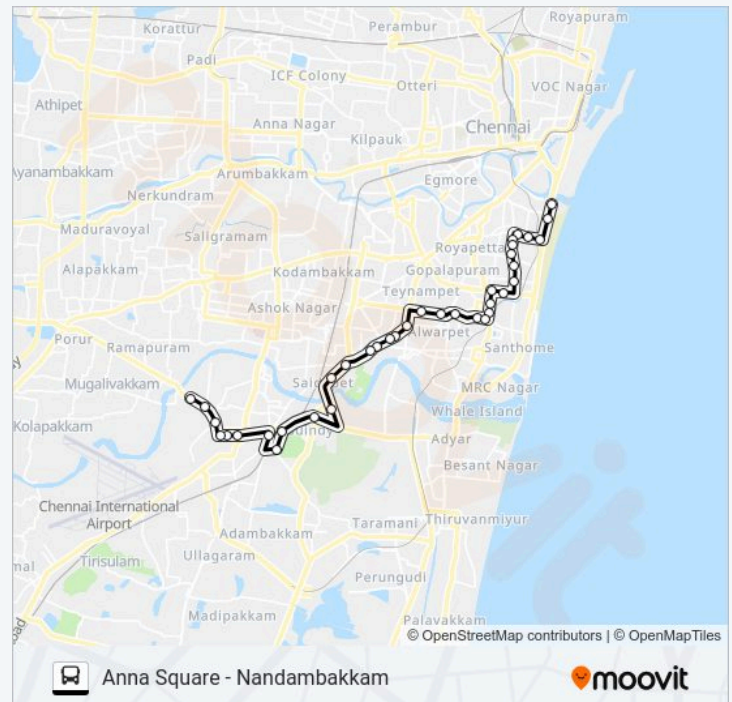

A45B bus Info**Direction:** Anna Square**Stops:** 37**Trip Duration:** 40 min**Line Summary:**

Yellow Pages

Kalyani Hospital

Ig Office

Queen Mary's College (Q.M.C.)

Swami Vivekananda House

S.V.House

Nkt Women School

Saturday

07:10 - 18:05

A45B bus Info

Direction: Nandambakkam

Stops: 37

Trip Duration: 50 min

Line Summary:

Military Quarters