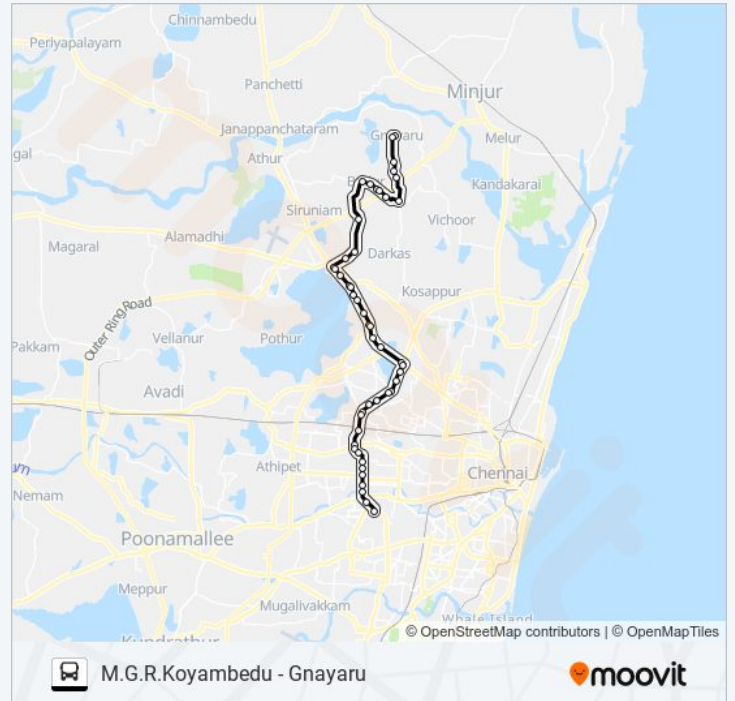

Gnayar
Nayar Sivan Temple
Mabuskanpetai
Pudupakkam
Arumandai School
Arumandai Road Junction
Marampedu Tea Shop
Kandigai
Pudur Hospital
Budhur Rice Mill
Budur
Kummanur
Azhinjivakkam Road Junction
Theerthankaral
Red Hills
Redhills Bus Terminal
Redhills Market
Ayurveda Ashramam
Samiyar Madam
Sivanthi College
Polytechnic
Kavangarai
Puzhal Jail
Puzhal Bus Stand
Puzhal Camp
Cycle Shop
Madhavaram Bypass
Madhavaram Bypass
Madhavaram Bypass
Shastri Nagar
Retteri Signal
Kolathur Metro Water
Ambedkar Nagar

Monday	07:50 - 15:15
Tuesday	07:50 - 15:15
Wednesday	07:50 - 15:15
Thursday	07:50 - 15:15
Friday	07:50 - 15:15
Saturday	07:50 - 15:15

114CCT bus Info

Direction: M.G.R.Koyambedu

Stops: 47

Trip Duration: 77 min

Line Summary: