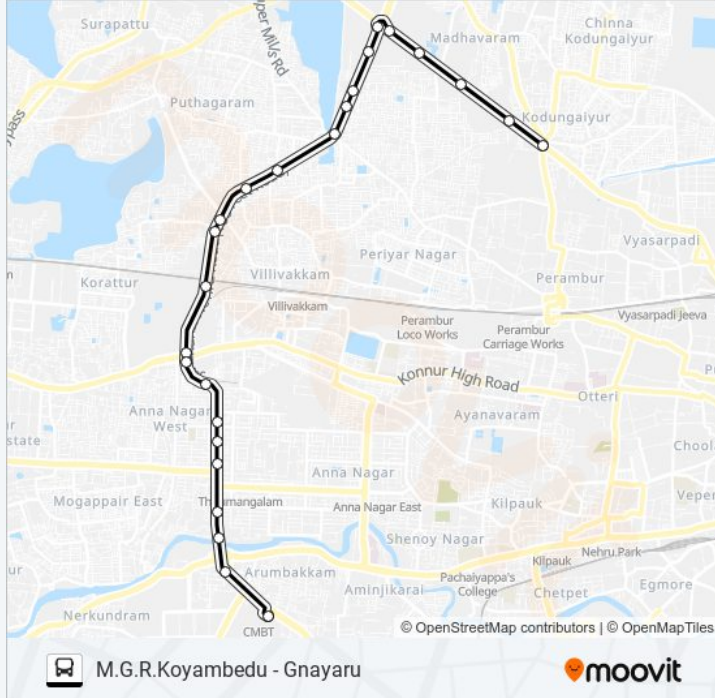

Retteri

Retteri

Shastri Nagar

Madhavaram Bypass

Madhavaram Bypass

Madhavaram

A.C.T

Kanakan Chathiram

Madhavaram Bus Depot

Moolakadai

114CCT bus time schedules and route maps are available in an offline PDF at moovitapp.com. Use the [Moovit App](#) to see live bus times, train schedule or subway schedule, and step-by-step directions for all public transit in Chennai.

[About Moovit](#) • [MaaS Solutions](#) • [Supported Countries](#) • [Mooviter Community](#)

© 2024 Moovit - All Rights Reserved

Check Live Arrival Times