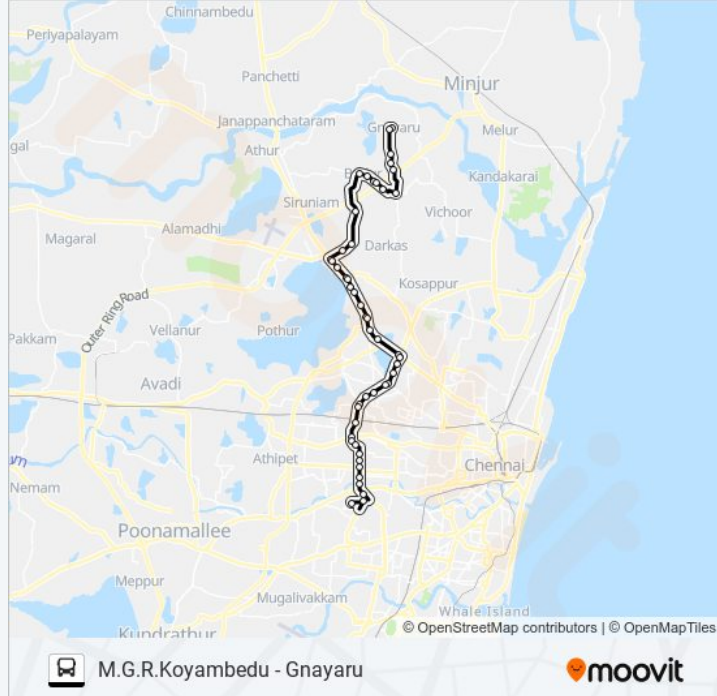

Koyambedu Market Tambaram

Koyambedu Market

Direction: M.G.R.Koyambedu

47 stops

[VIEW LINE SCHEDULE](#)

114CCT bus Time Schedule

M.G.R.Koyambedu Route Timetable:

Sunday