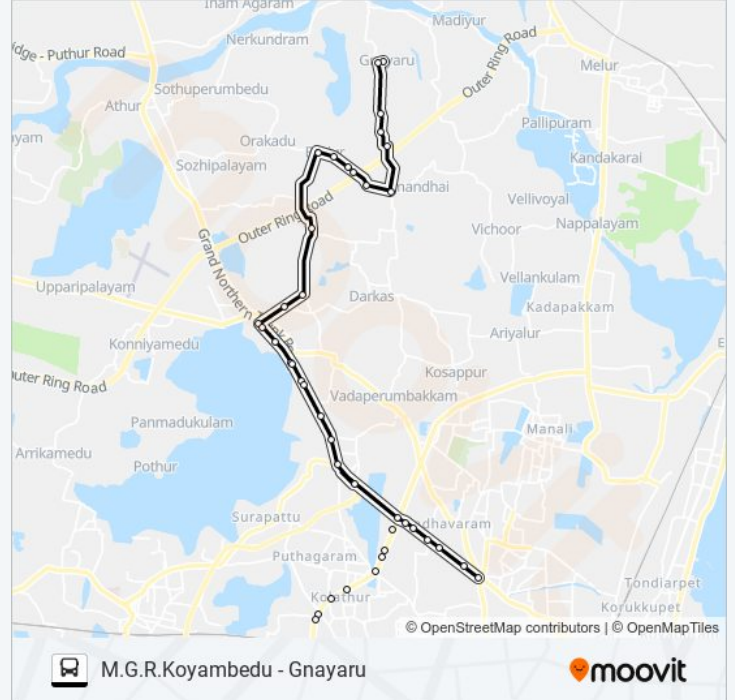

Nayar Sivan Temple

Gnayar

Direction: Gnayar

47 stops

[VIEW LINE SCHEDULE](#)

Koyambedu Market

Flowers Market

Koyambedu P.S