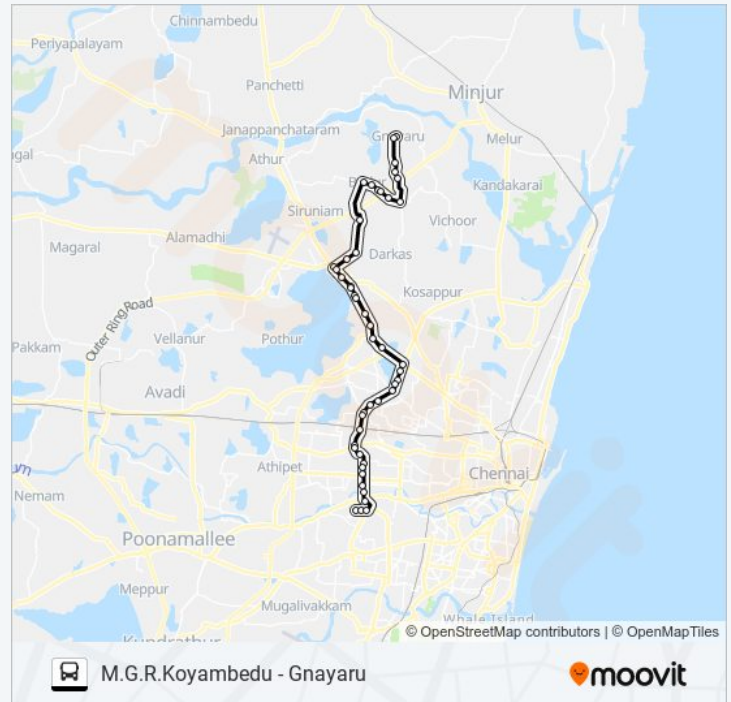

Azhinjivakkam Road Junction

Kummanur

Budur

114CCT bus Info

Direction: Gnayaru

Stops: 47

Trip Duration: 63 min

Line Summary: