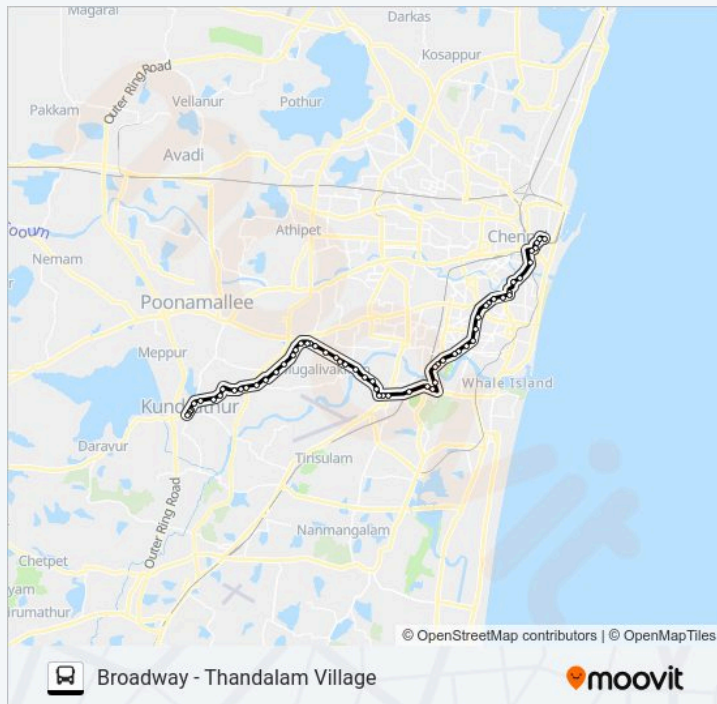

Butt Road

Military Quarters

Contonment Cemetery

Chennai Trade Centre

Ramapuram

Dlf And L&T

Thursday	11:20 - 16:00
Friday	11:20 - 16:00
Saturday	11:20 - 16:00

88KCT bus Info

Direction: Kundrathur B.S

Stops: 60

Trip Duration: 72 min

Line Summary:

D.L.F.

Moon Light

Mugalivakkam

Porur Sakthi Nagar