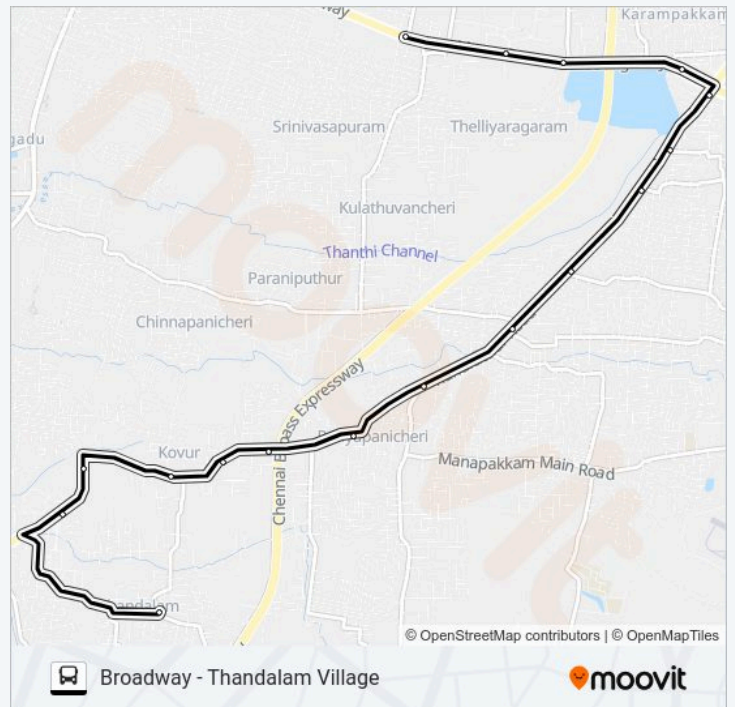

Direction: Thandalam Village

Stops: 54

Trip Duration: 69 min

Line Summary:

Moon Light

Mugalivakkam

Porur Sakthi Nagar

Gopala Krishna Police Station