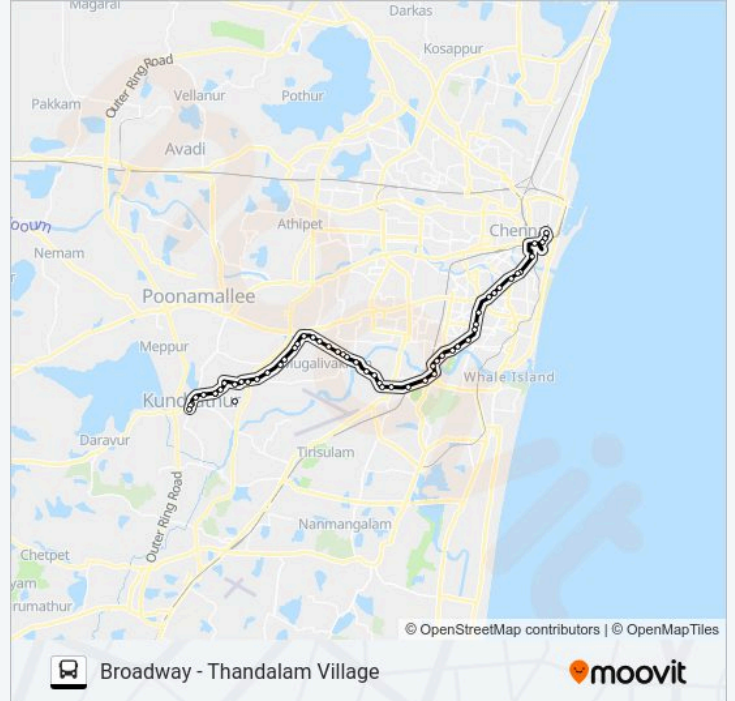

Moon Light

D.L.F.

L&T

Ramapuram

Nandambakkam

Contonment Cemetery

Saint Thomas Hospital

Butt Road

Kathipara

Guindy R.S

Chellammal College

Little Mount Metro Station

Panagal Maligai

Saidapet

Thadandar Nagar

Nandanam

S.H.B.

Nandanam Military Quarters

Siet

Vanavali

D.M.S.Metro Station

Thousand Light

Anand Theatre

T.V.S

L.I.C.

Mount Road Post Office

Shanthi Theatre

Pallavan Salai/Periyar Bridge

Government General Hospital

Fort Station

High Court

Broadway