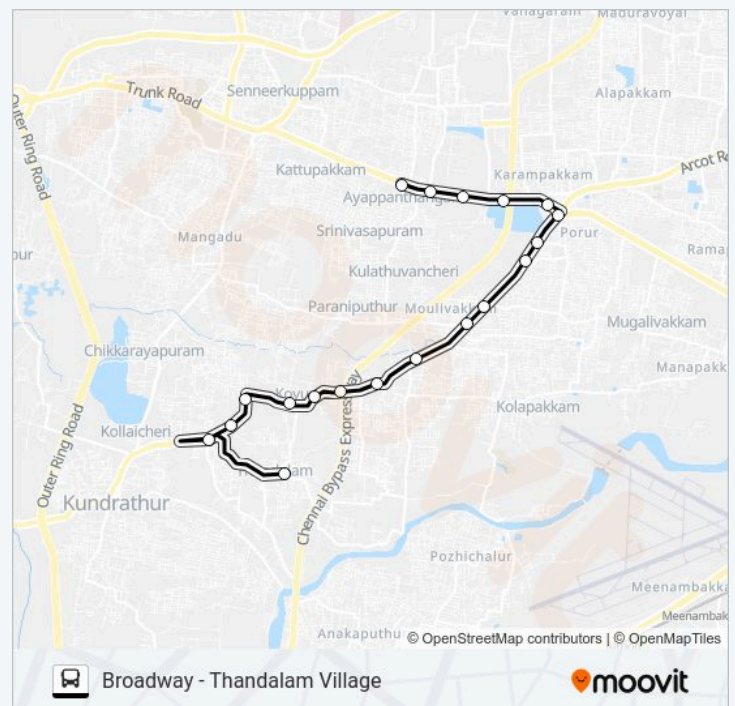

88KCT bus Info

Direction: Iyyappanthangal

Stops: 19

Trip Duration: 23 min

Line Summary:

Direction: Kundrathur B.S

60 stops

[VIEW LINE SCHEDULE](#)