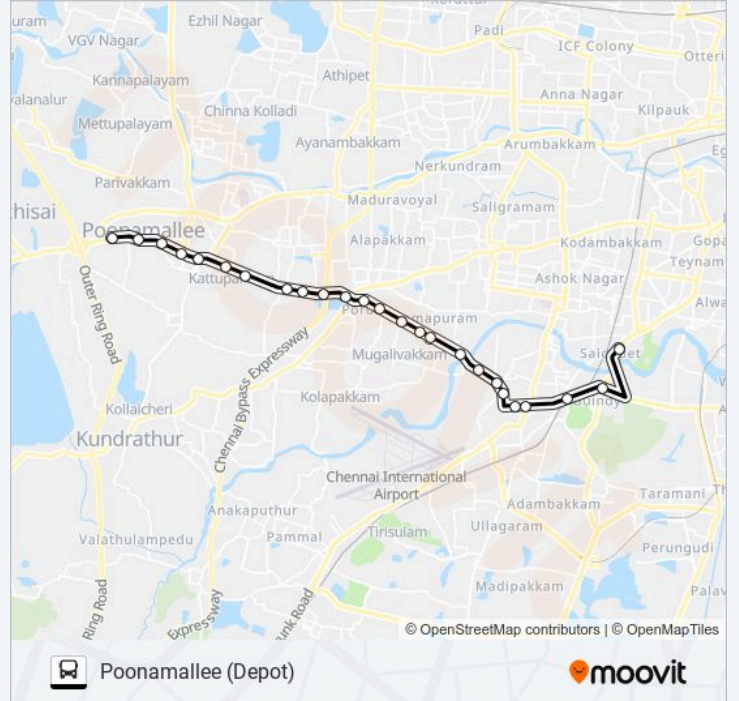

Stops: 25

Trip Duration: 33 min

Line Summary:

Ramachandra Medical College

Iyyapanthangal

Kattupakkam

Vannan Kulam

Kumunanchavadi

Karayanchavadi

Kalarai

Poonamallee Government Hospital

Poonamallee

Direction: Saidapet

26 stops

[VIEW LINE SCHEDULE](#)

Agaram Mel