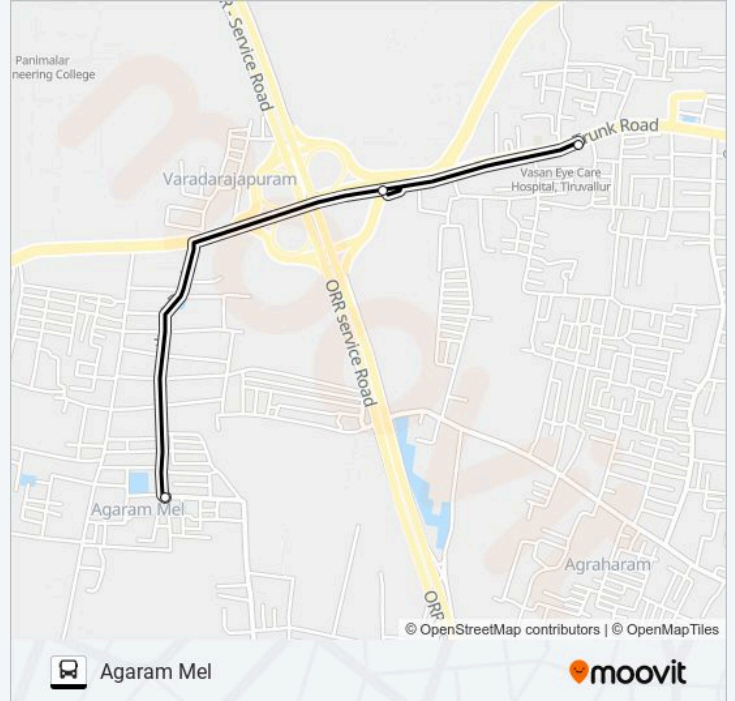

54FET bus Info

Direction: Agaram Mel

Stops: 33

Trip Duration: 47 min

Line Summary:

Retteri

Ramachandra Medical College

Iyyapanthangal

Kattupakkam

Vannan Kulam

Kumunanchavadi

Karayanchavadi

Kalarai

Poonamallee Government Hospital

Poonamallee

Poonamallee Bypass

Agaram Mel

Direction: Mylapore

30 stops

[VIEW LINE SCHEDULE](#)

Agaram Mel

Poonamallee Bypass

Poonamallee

Poonamallee Government Hospital