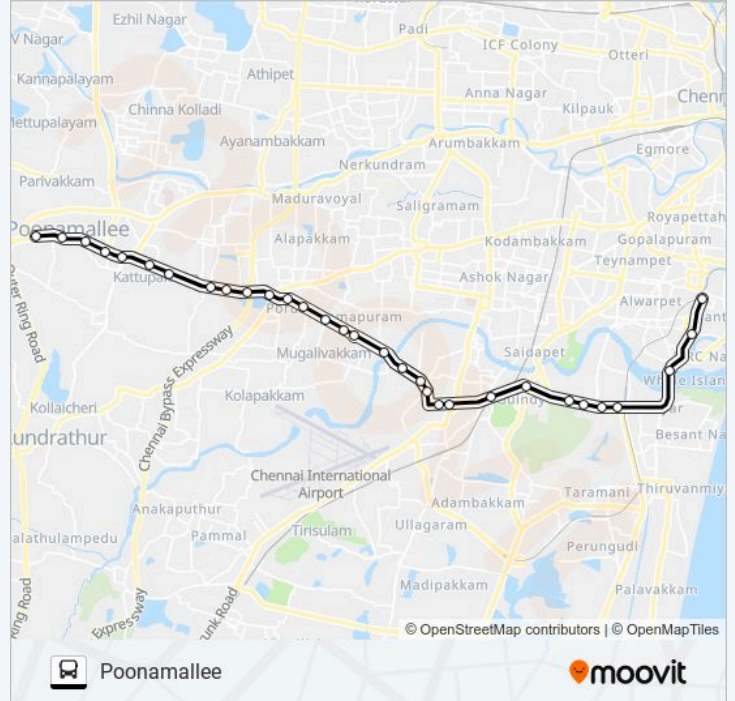

Vannan Kulam

Kumunanchavadi

Karayanchavadi

Kalarai

Poonamallee Government Hospital

Poonamallee

Direction: Poonamallee (Depot)

25 stops

[VIEW LINE SCHEDULE](#)

Saidapet

Concorde Spic

Guindy Metro Station

Kathipara Bridge Junction

Saint Thomas Mount

Military Quarters

Jayanthi Theatre