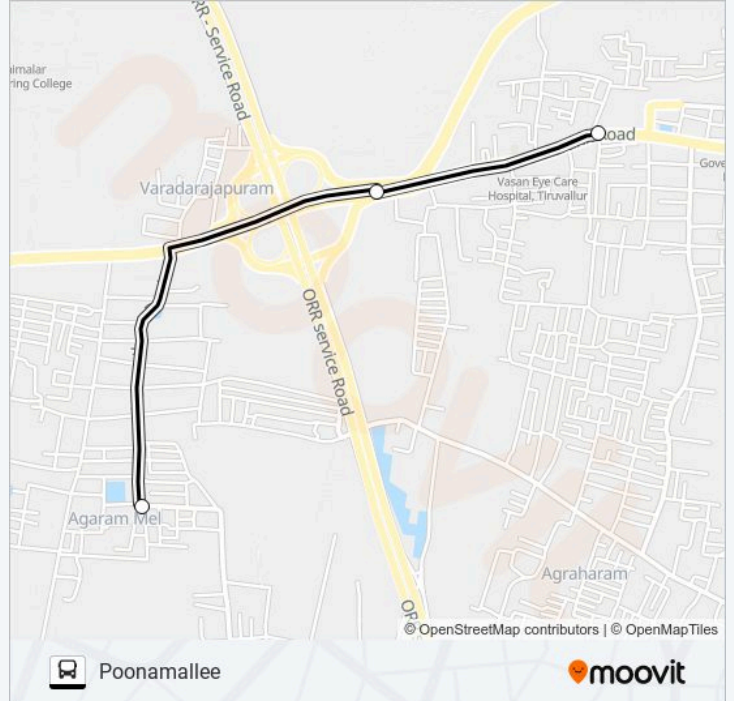

C.L.R.I.

Sathya Studios

Mylapore Tank

Direction: Poonamallee

3 stops

[VIEW LINE SCHEDULE](#)

Agaram Mel

Poonamallee Bypass

Poonamallee

54FET bus Time Schedule

Poonamallee Route Timetable:

Sunday	13:25
Monday	13:25
Tuesday	13:25
Wednesday	13:25
Thursday	13:25
Friday	13:25
Saturday	13:25

54FET bus Info

Direction: Poonamallee

Stops: 3

Trip Duration: 4 min

Line Summary:

Direction: Poonamallee

31 stops

[VIEW LINE SCHEDULE](#)

- Mylapore Tank
- R.K.Mutt Road
- Sathya Studios
- Madhyakailash
- C.L.R.I.
- Gandhi Mandapam
- Anna University
- Concorde Spic
- Guindy Metro Station
- Kathipara Bridge Junction
- Saint Thomas Mount
- Military Quarters
- Jayanthi Theatre
- Chennai Trade Centre
- Ramapuram
- D.L.F.
- Moon Light
- Mugalivakkam