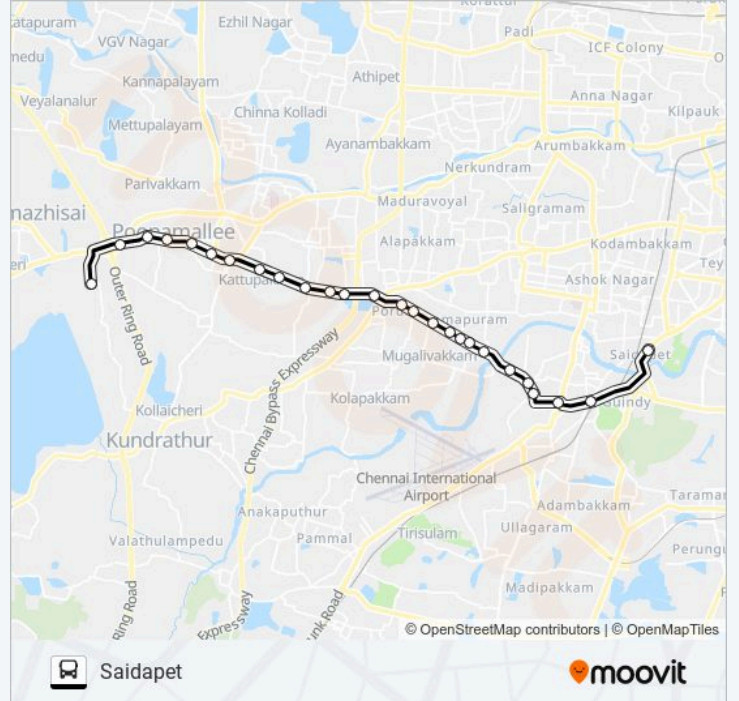

L&T

Ramapuram Signal

Nandambakkam

Jayanthi Theatre

Saint Thomas Hospital

Kathipara

Guindy R.S

Saidapet

54FET bus time schedules and route maps are available in an offline PDF at moovitapp.com. Use the Moovit App to see live bus times, train schedule or subway schedule, and step-by-step directions for all public transit in Chennai.

© 2024 Moovit - All Rights Reserved