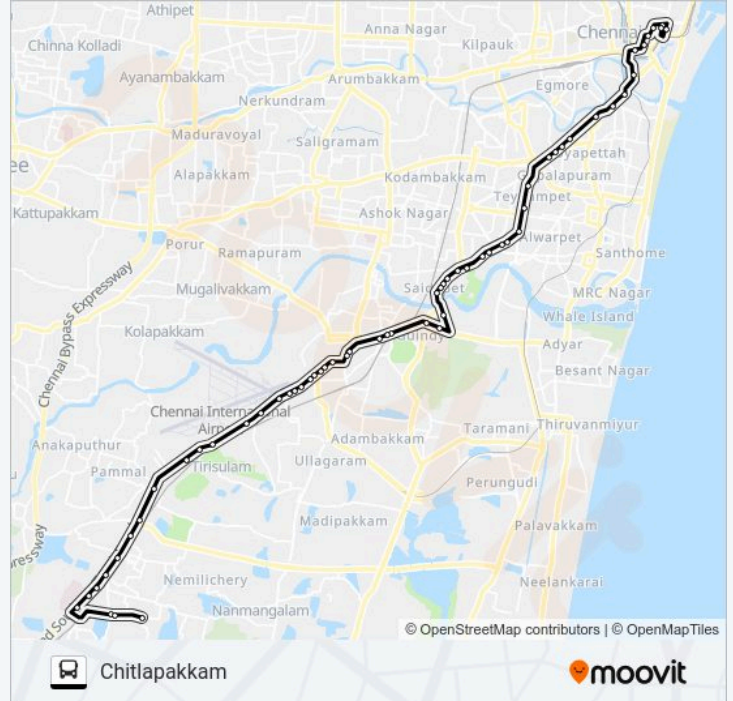

Church Park School

D.M.S.Metro Station

Vaanavil

Siet

Nandanam Society/Defence Quarters

Defense Quaters

S.H.B

Nandanam Ymca

Nandanam Gmca

Saidapet Tod Hunter Nagar

Saidapet (Teachers Training College)

Saidapet

Kalaigner Ache

Panagal Maligai

Saidapet Court / Taluk Office

Raj Bhavan Quarters

Concorde Spic

Guindy Metro Station

Guindy Industrial Estate

Guindy M.K.N.Salai

Alandur Metro Station

Aksharkhana

Cantonment Board (St. Thomas Mount Head Post Office)

St Thomas Mount

Ota Metro Station

Alandur Court

Alandur Bus Depot

Alandur Cement Road

Cement Road

JN Of Palavanthangal And GST

Old Airport

Airport Quarters