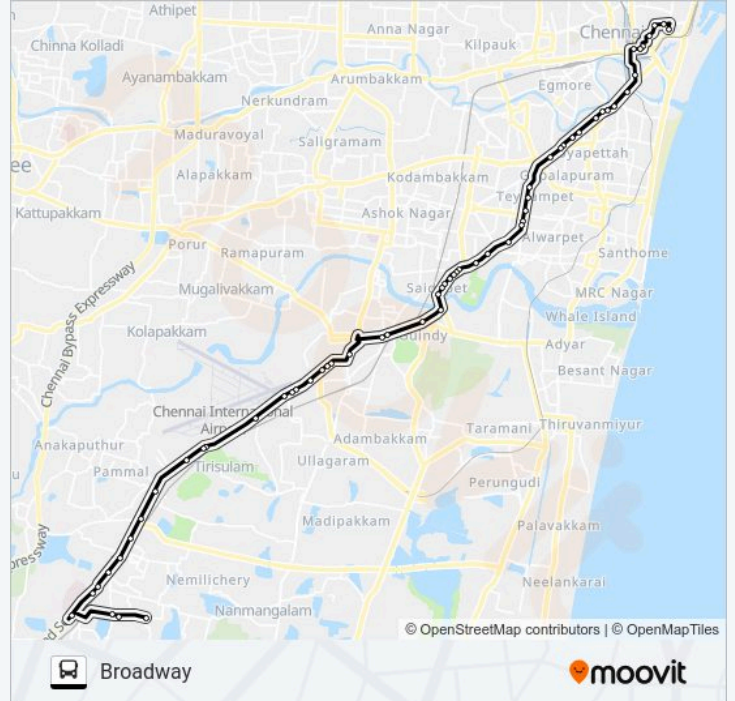

Teynampet

Siet

Vanavali

Teynampet

D.M.S.Metro Station

Thousand Light

Anand Theatre

Thousand Lights Busstop

M.G.R.Central Station

Government General Hospital

Southern Railway Divisional Office

Payaigada

Flower Market Broadway

Broadway

Broadway

Direction: Chengalpattu