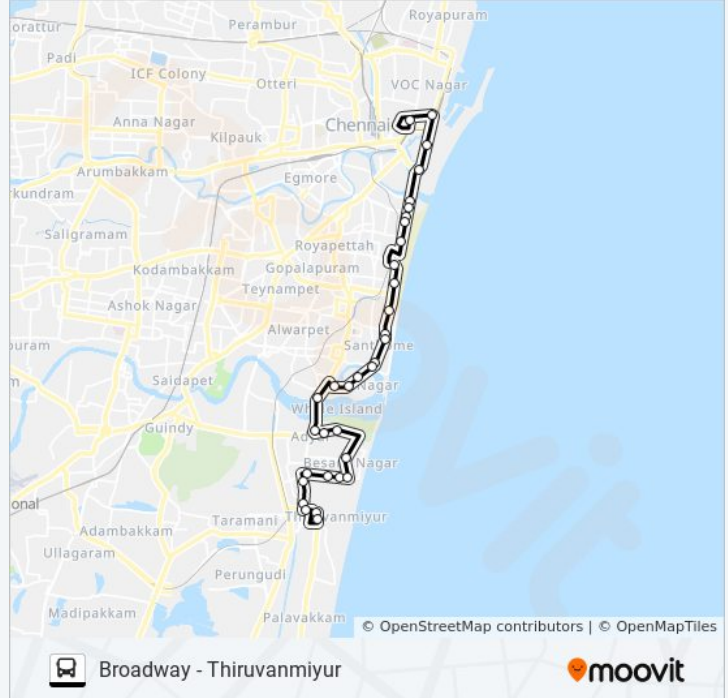

Kannagi Statue

Marina Beach

Anna Square

Island Ground

Secretariat Office

Parrys Corner

Broadway

Direction: Thiruvanmiyur

26 stops

[VIEW LINE SCHEDULE](#)

Broadway

Reserve Bank Of India Parry's

Secretariat Office

Island Ground

Marina Beach

Marina Beach

Kannagi Statue

Swami Vivekananda House

Queen Mary's College (Q.M.C.)

All India Radio (A.I.R)

Santhome Church

Santhome Employment Office

Foreshore Estate

M.C.R.Nagar

Iyyappan Koil

Music College

Sathya Studios

Adyar Malar Hospital

6 bus Time Schedule

Thiruvanmiyur Route Timetable:

Sunday	05:35 - 20:45
Monday	05:35 - 20:45
Tuesday	05:35 - 20:45
Wednesday	05:35 - 20:45
Thursday	05:35 - 20:45
Friday	05:35 - 20:45
Saturday	05:35 - 20:45

6 bus Info

Direction: Thiruvanmiyur

Stops: 26

Trip Duration: 38 min

Line Summary: