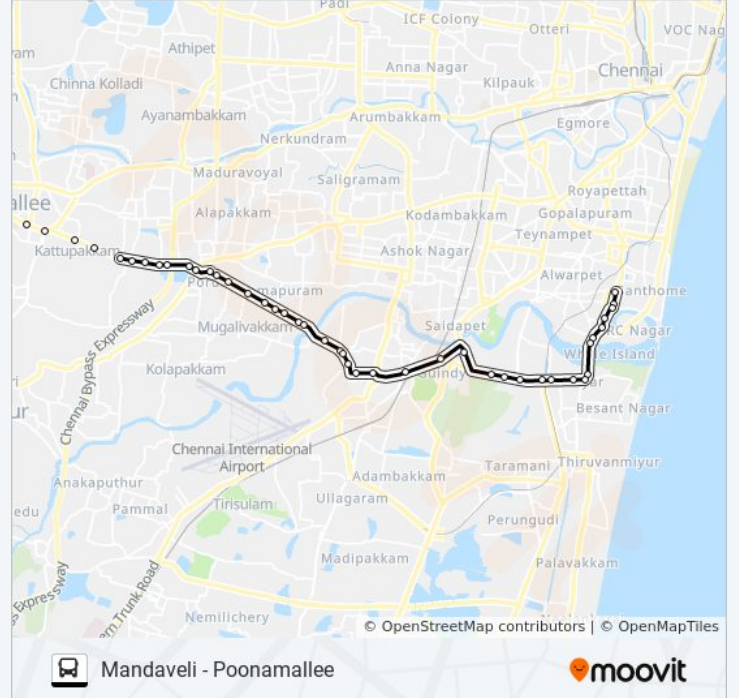

Venkateshwara Hospital

Porur

Porur

Gopala Krishna Theatre

Sakthi Nagar

Mugalivakkam

Moon Light

D.L.F.

L&T

Ramapuram Signal

Ramapuram

Nandambakkam

Contonment Cemetery

Jayanthi Theatre

Saint Thomas Hospital

Butt Road

Kathipara

Guindy R.S

Chellammal College

Saidapet Court / Taluk Office

Anna University

Gandhi Mandabam Bus Stop

C.L.R.I.

Madhyakailash

Madya Kailash

Adyar Gate

Adyar Signal

Adyar Malar Hospital

Andhra Mahila Sabha Hospital (Sathya Studio)

A.M.S. Hospital

Narayanaswamy Thottam

Rani Meyyammai School

Mandavelli