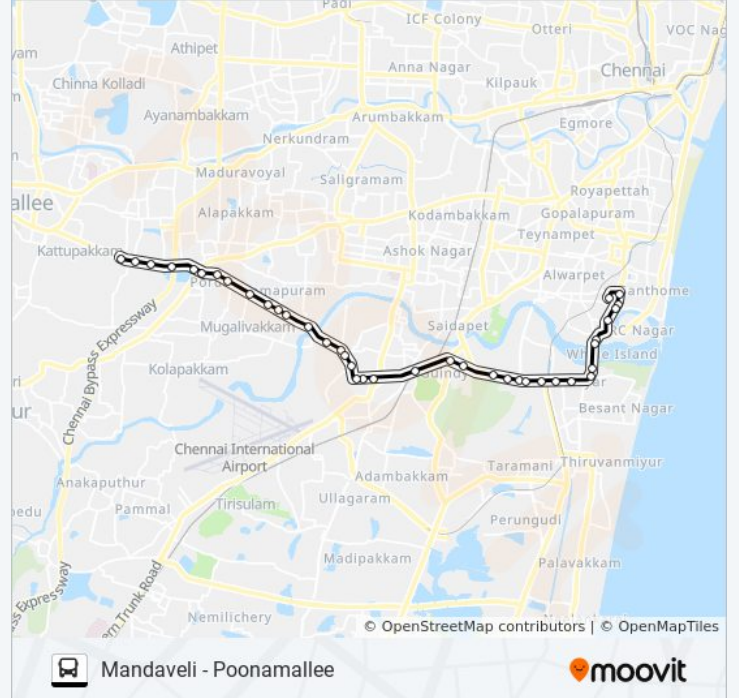

Porur Junction

Porur

Retteri

Ramachandra Medical College

Iyyapanthangal

Iyyapanthangal Depot

### Direction: Mandaveli

46 stops

[VIEW LINE SCHEDULE](#)

Poonamallee Government Hospital

Kallarai

Karayanchavadi

Kumunanchavadi

Vannan Kulam

### 49F bus Info

**Direction:** Mandaveli

**Stops:** 46

**Trip Duration:** 55 min

**Line Summary:**

Venkateshwara Hospital

Porur

Porur