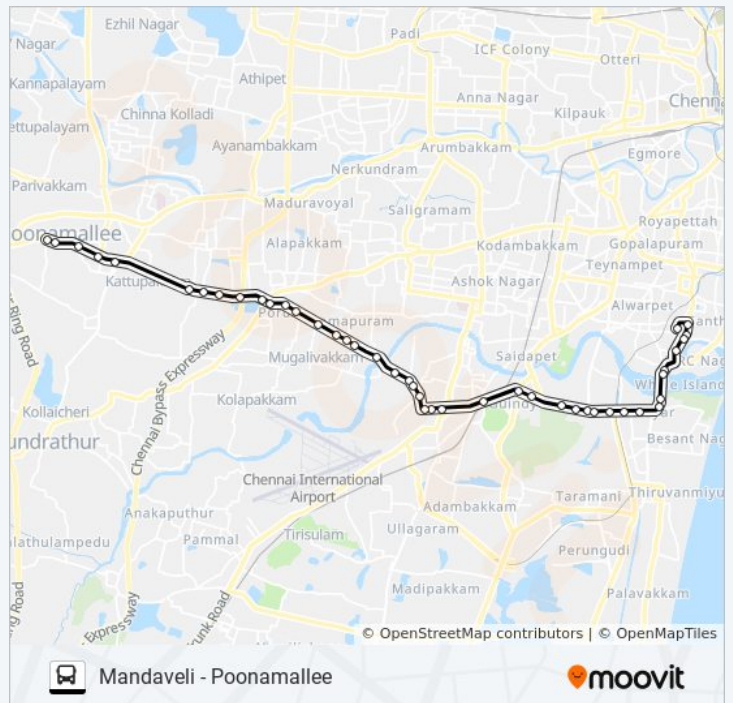

Sunday	5:00 AM - 8:20 PM
Monday	5:00 AM - 8:20 PM
Tuesday	5:00 AM - 8:20 PM
Wednesday	5:00 AM - 8:20 PM
Thursday	5:00 AM - 8:20 PM
Friday	5:00 AM - 8:20 PM
Saturday	5:00 AM - 8:20 PM

**49F bus Info**

**Direction:** Poonamallee

**Stops:** 44

**Trip Duration:** 53 min

**Line Summary:**

Dlf And L&T

D.L.F.

Moon Light

Mugalivakkam

Porur Sakthi Nagar