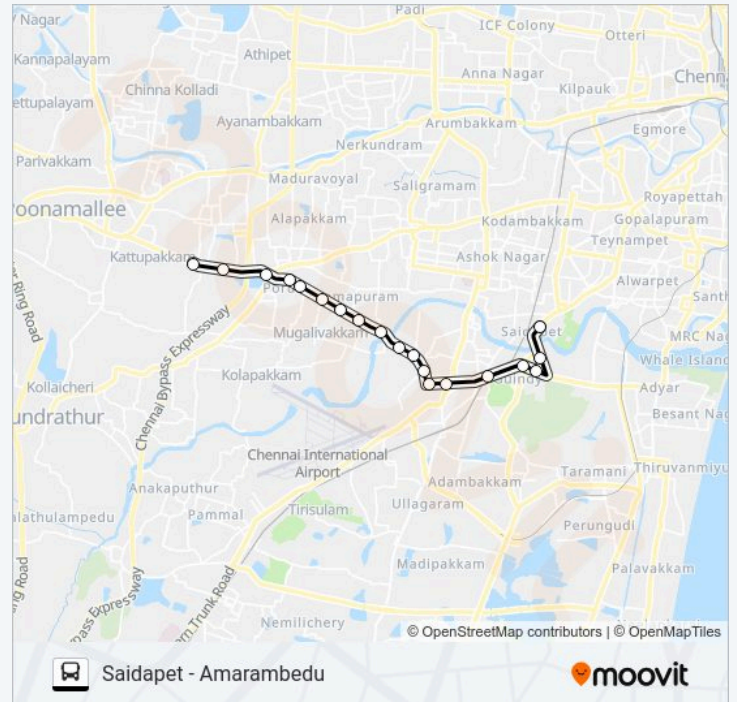

Sunday	20:40
Monday	20:40
Tuesday	20:40
Wednesday	20:40
Thursday	20:40
Friday	20:40
Saturday	20:40

**88R bus Info**

**Direction:** Iyyappanthangal

**Stops:** 19

**Trip Duration:** 26 min

**Line Summary:**

**Direction: Kundrathur B.S**