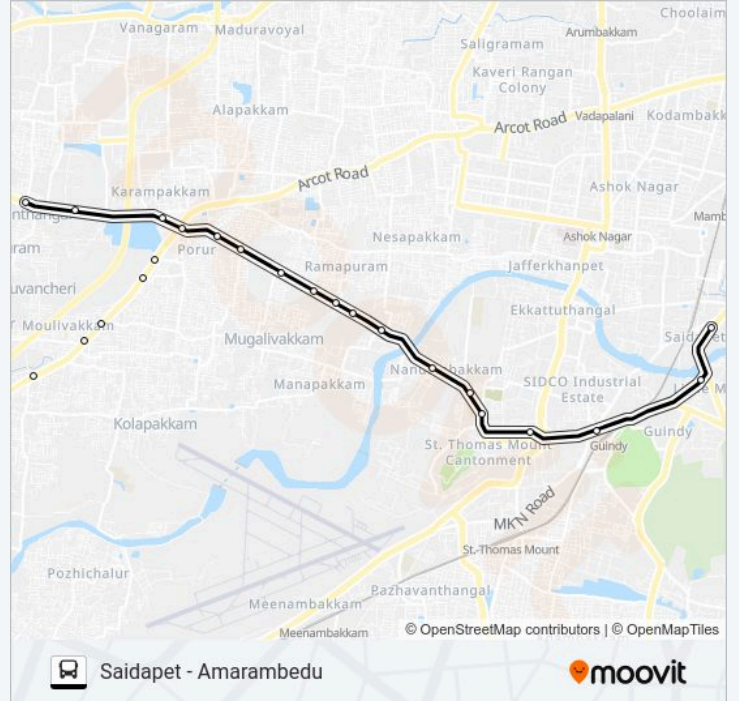

L&T

Ramapuram Signal

Nandambakkam

Jayanthi Theatre

Saint Thomas Hospital

Kathipara

Guindy R.S

Little Mount Metro Station