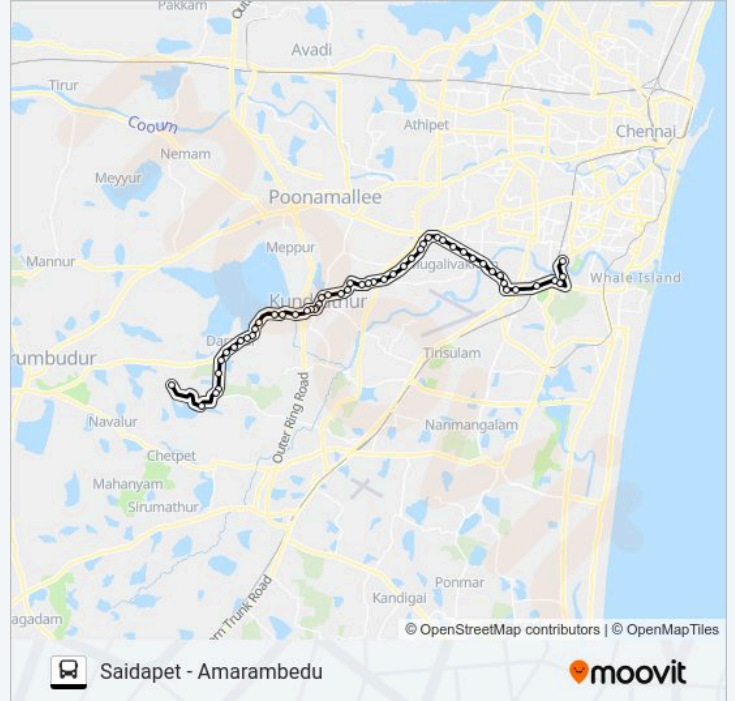

Melathur

Somangalam Eb

Amarambedu Village

**Direction: Iyyappanthangal**

19 stops

**88R bus Time Schedule**

Iyyappanthangal Route Timetable:

[VIEW LINE SCHEDULE](#)