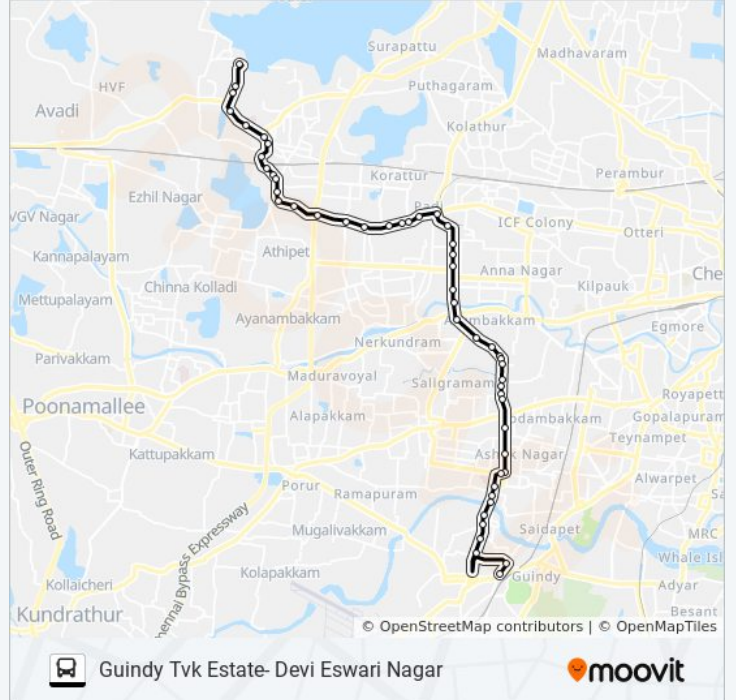

Arumbakkam

Mmda Colony

Jai Nagar

M.G.R.Koyambedu (C.M.B.T.)

Vijayakanth Kalayana Mandapam

Thirumangalam E.B.Office

Thirumangalam

Thirumangalam

Thirumangalam

Anna Nagar West

Kovarthanagiri

Wheels India Road Junction

Padi Lucas Tvs

Junction Of Central Avenue & Erikarai

Edai Street

Britannia Industries Ltd.

Mannur Pettai

Ambattur Industrial Estate

Ambathur Telephone Exchange

T.I. Miller

Dunlop

Dunlop

Canara Bank

Ambattur O.T

Uzhavar Santhai

Ti School

Ambathur O.T.Bus Stand

Ambathur O.T.(Rakki Cinema)

Stedford Hospital

Vivekananda School

Saraswathi Nagar

Tea Kadai

Devi Eswari Nagar