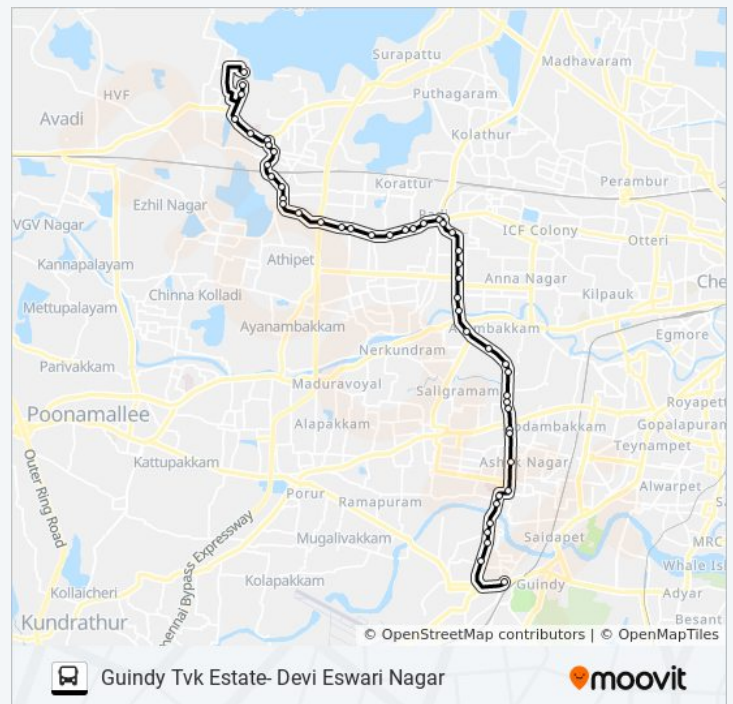

## B70CT bus Info

**Direction:** Guindy Tvk Estate

**Stops:** 48

**Trip Duration:** 60 min

**Line Summary:**

Thirumangalam E.B.Office

Vijayakanth Kalayana Mandapam

M.G.R.Koyambedu (C.M.B.T.)