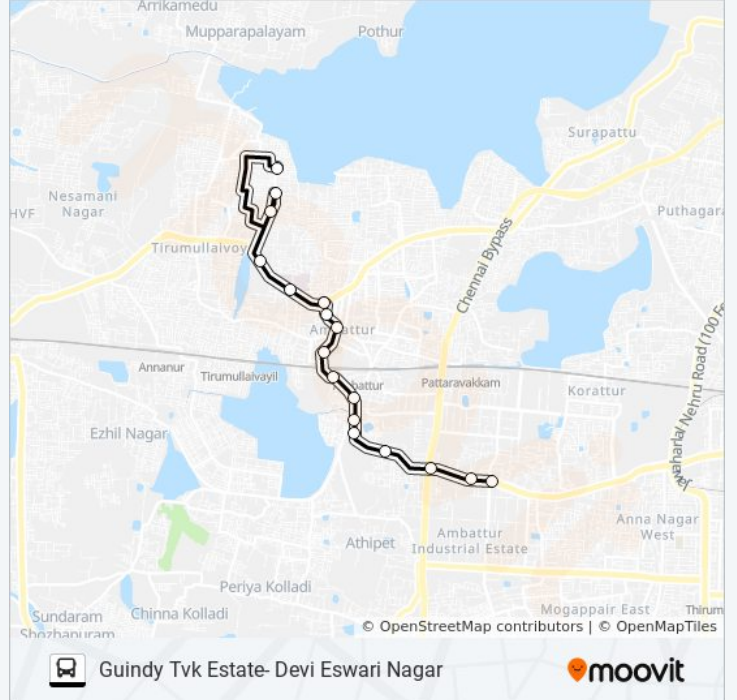

Direction: Devi Eswari Nagar

51 stops

[VIEW LINE SCHEDULE](#)

- Guindy Bus Terminus
- Telephone Exchange
- CIPET
- Ekkatuthangal / Ambul Nagar
- Ekkatuthangal
- Defence Colony (Kalaimadal Nagar)
- Kasi Theater
- Jaffarkhan Pet
- K.K Nagar Telephone Exchange
- Ashok Pillar / Udhayam Theatre
- Ashok Pillar / Udhayam Theatre
- Ashok Nagar Canara Bank
- Vadapalani
- Vadapalani Temple
- JN Of III And 1st Ave
- Thirunagar
- Thiru Nagar
- Mmda

B70CT bus Time Schedule

Devi Eswari Nagar Route Timetable:

Sunday	5:48 AM - 7:25 PM
Monday	5:48 AM - 7:25 PM
Tuesday	5:48 AM - 7:25 PM
Wednesday	5:48 AM - 7:25 PM
Thursday	5:48 AM - 7:25 PM
Friday	5:48 AM - 7:25 PM
Saturday	5:48 AM - 7:25 PM

B70CT bus Info

Direction: Devi Eswari Nagar

Stops: 51

Trip Duration: 56 min

Line Summary: