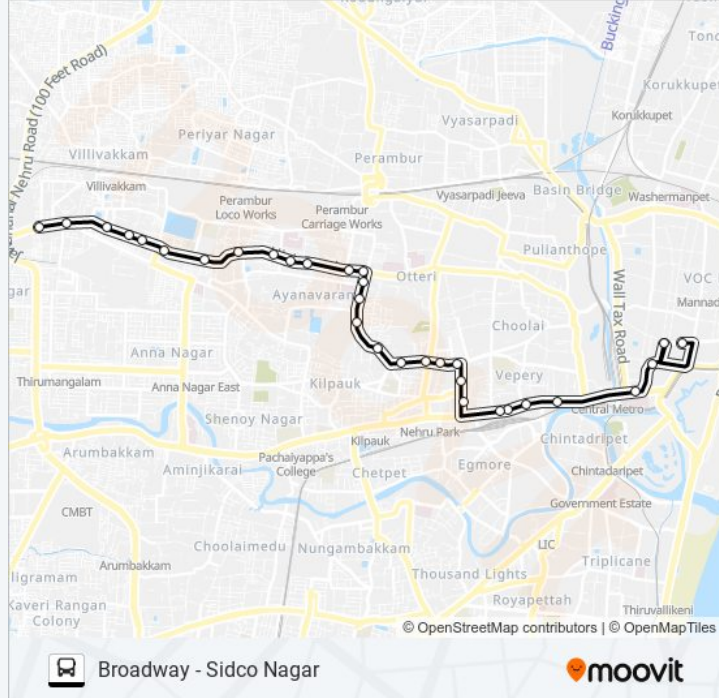

20D bus Info

Direction: Broadway

Stops: 31

Trip Duration: 35 min

Line Summary:

G.R.T.

Madharsha

Purasawalkkam

Flower Market Broadway

Broadway

Direction: Sidco Nagar

3 stops

[VIEW LINE SCHEDULE](#)

Kalpana Hotel

Nathamuni Talkies

Sidco Nagar

20D bus Time Schedule

Sidco Nagar Route Timetable:

Sunday	12:35
Monday	12:35
Tuesday	12:35
Wednesday	12:35
Thursday	12:35
Friday	12:35
Saturday	12:35

20D bus Info

Direction: Sidco Nagar

Stops: 3

Trip Duration: 3 min