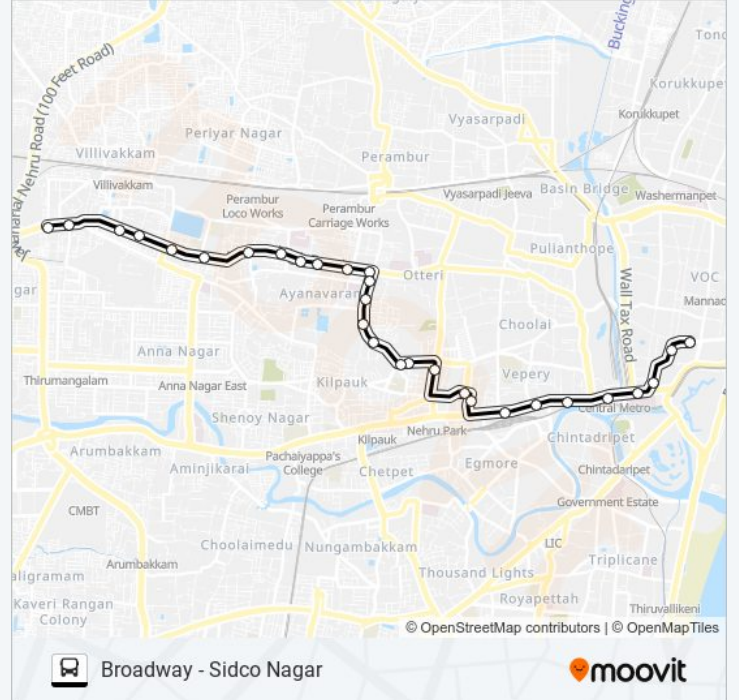

20D bus Info

Direction: Broadway

Stops: 31

Trip Duration: 35 min

Line Summary:

G.R.T.

Madharsha

Purasawalkkam

20D bus Info

Direction: Sidco Nagar

Stops: 29

Trip Duration: 30 min

Line Summary:

Sayani

Noor Hotel

Ayanavaram

Direction: Villivakkam

3 stops

[VIEW LINE SCHEDULE](#)

Sidco Nagar

Nathamuni Talkies

Kalpana Hotel

20D bus Time Schedule

Villivakkam Route Timetable:

Sunday	12:35
Monday	12:35
Tuesday	12:35
Wednesday	12:35
Thursday	12:35
Friday	12:35
Saturday	12:35

20D bus Info

Direction: Villivakkam

Stops: 3

Trip Duration: 3 min

Line Summary:

20D bus time schedules and route maps are available in an offline PDF at moovitapp.com. Use the [Moovit App](#) to see live bus times, train schedule or subway schedule, and step-by-step directions for all public transit in Chennai.