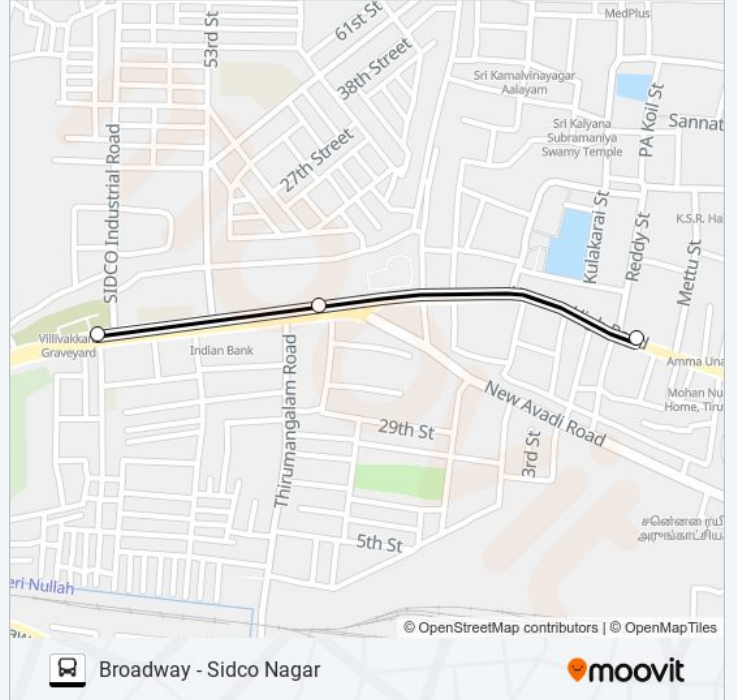

Broadway - Sidco Nagar

Get The App

The 20D bus line (Broadway - Sidco Nagar) has 5 routes. For regular weekdays, their operation hours are: (1) Ayanavaram B.S.: 04:58(2) Broadway: 05:18 - 18:50(3) Sidco Nagar: 12:35(4) Sidco Nagar: 06:05 - 19:50(5) Villivakkam: 12:35

Trip Duration: 12 min

Line Summary:

Direction: Broadway

31 stops

[VIEW LINE SCHEDULE](#)

- Sidco Nagar
- Nathamuni Talkies
- Kalpana Hotel
- Kallukadai
- I.C.F. Annexe
- I.C.F.
- Kamabar Arangam
- Railway Quarters
- Joint Office
- Ayanavaram
- Noor Hotel
- Sayani
- Ayanavaram Depot
- Ramalinga Puram
- Esi
- Mental Hospital
- Madavakkam Tank
- Abirami Theatre

20D bus Info

Direction: Broadway

Stops: 31

Trip Duration: 35 min

Line Summary:

G.R.T.

Madharsha

Purasawalkkam

Sunday	12:35
Monday	12:35
Tuesday	12:35
Wednesday	12:35
Thursday	12:35
Friday	12:35
Saturday	12:35

20D bus Info

Direction: Villivakkam

Stops: 3

Trip Duration: 3 min

Line Summary:

20D bus time schedules and route maps are available in an offline PDF at moovitapp.com. Use the [Moovit App](#) to see live bus times, train schedule or subway schedule, and step-by-step directions for all public transit in Chennai.