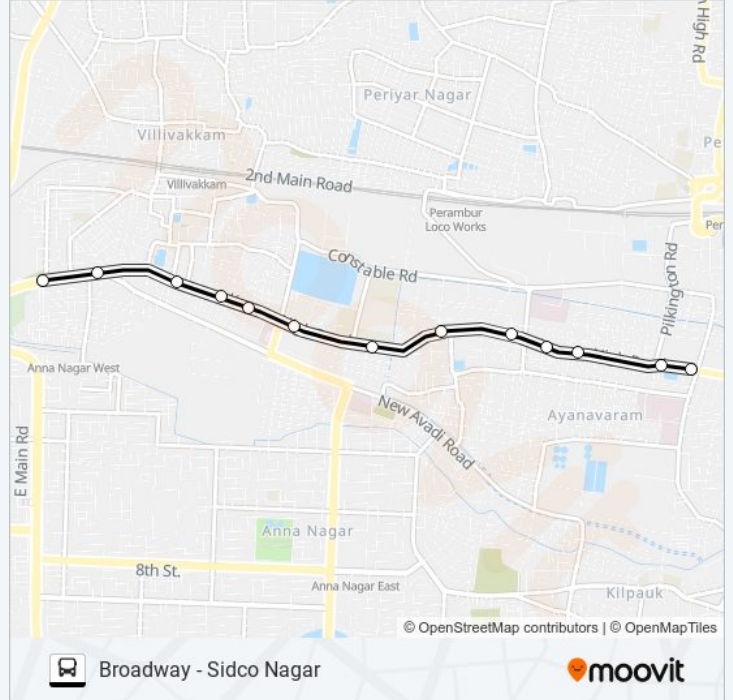

Use the Moovit App to find the closest 20D bus station near you and find out when is the next 20D bus arriving.

Direction: Ayanavaram B.S..

13 stops

[VIEW LINE SCHEDULE](#)

- Sidco Nagar
- Nathamuni Talkies
- Kalpana Hotel
- Kallukadai
- I.C.F. Annexe
- I.C.F.
- Kamabar Arangam
- Railway Quarters
- Joint Office
- Ayanavaram
- Noor Hotel
- Sayani
- Ayanavaram Depot

20D bus Time Schedule

Ayanavaram B.S.. Route Timetable:

Sunday	04:58
Monday	04:58
Tuesday	04:58
Wednesday	04:58
Thursday	04:58
Friday	04:58
Saturday	04:58

20D bus Info

Direction: Ayanavaram B.S..

Stops: 13

Trip Duration: 12 min

Line Summary:

Direction: Broadway

31 stops

[VIEW LINE SCHEDULE](#)

- Sidco Nagar
- Nathamuni Talkies
- Kalpana Hotel
- Kallukadai
- I.C.F. Annexe
- I.C.F.
- Kamabar Arangam
- Railway Quarters
- Joint Office
- Ayanavaram
- Noor Hotel
- Sayani
- Ayanavaram Depot
- Ramalinga Puram
- Esi
- Mental Hospital
- Madavakkam Tank
- Abirami Theatre

20D bus Info

Direction: Broadway

Stops: 31

Trip Duration: 35 min

Line Summary:

G.R.T.

Madharsha

Purasawalkkam