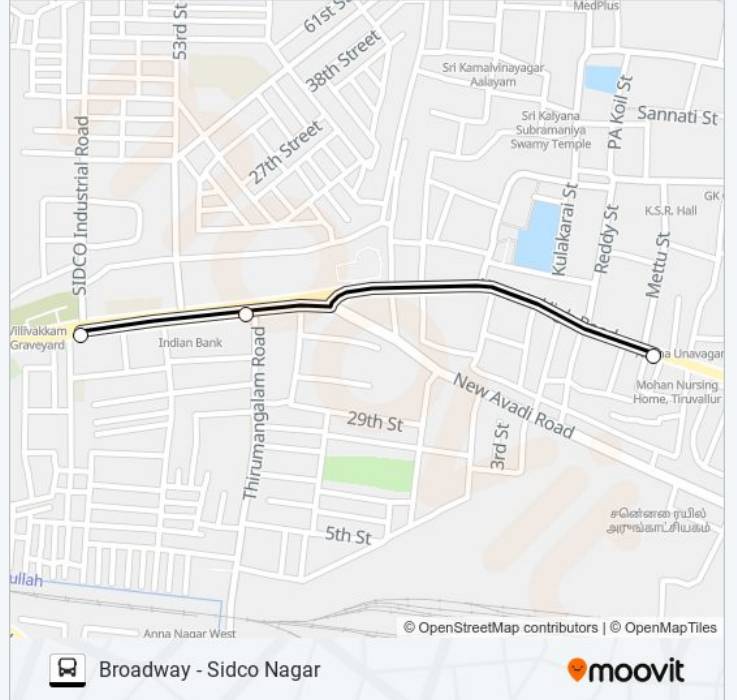

20D bus Info

Direction: Broadway

Stops: 31

Trip Duration: 35 min

Line Summary:

G.R.T.

Madharsha

Purasawalkkam

Flower Market Broadway

Broadway

Direction: Sidco Nagar

3 stops

[VIEW LINE SCHEDULE](#)

Kalpana Hotel

Nathamuni Talkies

Sidco Nagar

20D bus Time Schedule

Sidco Nagar Route Timetable:

Sunday	12:35
Monday	12:35
Tuesday	12:35
Wednesday	12:35
Thursday	12:35
Friday	12:35
Saturday	12:35

20D bus Info

Direction: Sidco Nagar

Stops: 3

Trip Duration: 3 min

Line Summary:

Direction: Sidco Nagar

29 stops

[VIEW LINE SCHEDULE](#)

- Broadway
- Ratan Bazar
- Park Town
- M.G.R. Central Station
- Central Metro Station
- Everest
- Thinathanthi
- Ywca
- Dharmaprakash/Petrol Bunk
- Mctm School
- Motcham
- Abirami Mahal
- Kelleys
- Medavakkam
- Mental Hospital
- Esi
- Ramalinga Puram
- Ayanavaram Depot