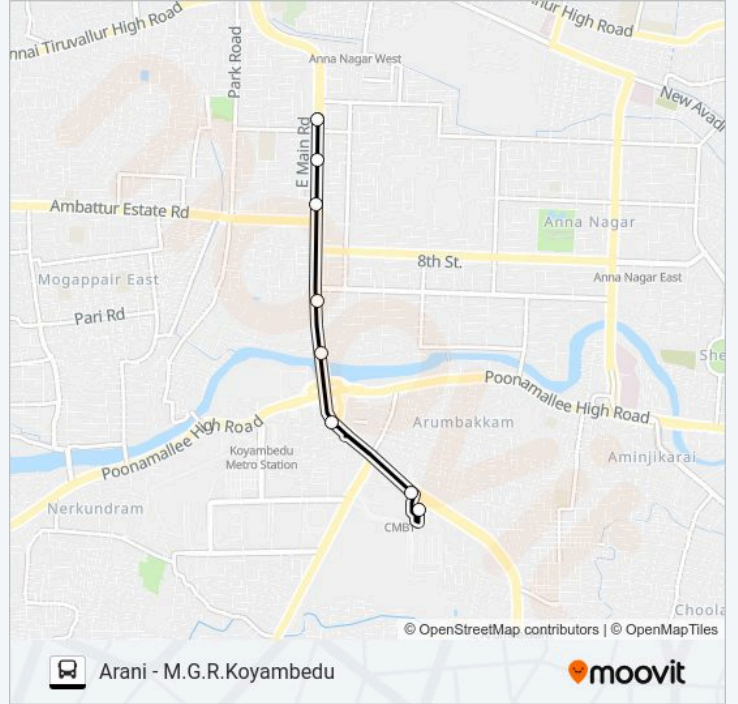

114D

Arani - M.G.R.Koyambedu

Get The App

The 114D bus line (Arani - M.G.R.Koyambedu) has 3 routes. For regular weekdays, their operation hours are:

(1) Anna Nagar West: 21:20 - 22:30(2) Arani: 05:30 - 21:50(3) M.G.R.Koyambedu: 05:50 - 20:40

Use the Moovit App to find the closest 114D bus station near you and find out when is the next 114D bus arriving.

Direction: Anna Nagar West

8 stops

[VIEW LINE SCHEDULE](#)

M.G.R.Koyambedu (C.M.B.T.)

M.G.R.Koyambedu (C.M.B.T.)

Sunday	21:20 - 22:30
Monday	21:20 - 22:30
Tuesday	21:20 - 22:30
Wednesday	21:20 - 22:30
Thursday	21:20 - 22:30
Friday	21:20 - 22:30
Saturday	21:20 - 22:30

114D bus Info

Direction: Anna Nagar West

Stops: 8

Trip Duration: 7 min

Line Summary:

Direction: Arani

65 stops

[VIEW LINE SCHEDULE](#)

- M.G.R.Koyambedu (C.M.B.T.)
- Vijayakanth Kalayana Mandapam
- Thirumangalam E.B.Office
- Thirumangalam
- Thirumangalam
- Thirumangalam
- Anna Nagar West
- Kovarthanagiri
- Wheels India Road Junction
- Lucas Tvs
- T.B. Estate
- Kaikankuppam
- Agrakaram
- Senthil Nagar
- Ambedkar Nagar
- Retteri
- Retteri
- Shastri Nagar