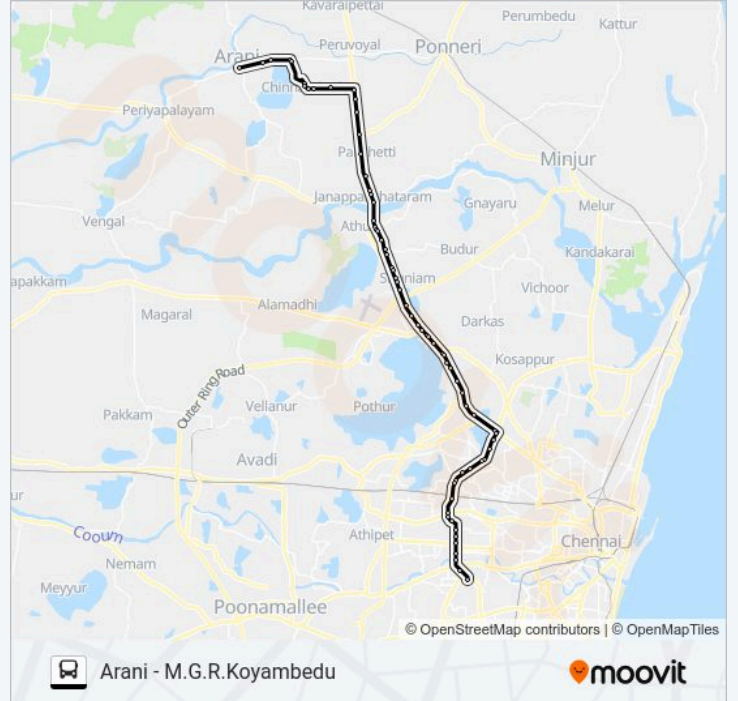

Panjetti
Athipedu
Alinjiwakkam
Chathiram
Periyapalayam Road Junction
Karanodai School
Sozhavaram
Karanodai Bus Stand
Karanodai
Sholavaram (Bdo Office)
Sholavaram 2
Sholavaram 3
Sengalamman Nagar
Sholavaram
Siruniam Road Junction
Vijaya Nallur
Semilivaram
Padiyanallur Check Post
Padiyanallur Depot
MA Nagar
Red Hills X Road
Red Hills
Redhills Bus Terminal
Redhills Market
Ayurveda Ashramam
Samiyar Madam
Sivanthi College
Polytechnic
Kavangarai
Puzhal Jail
Puzhal Camp
Cycle Shop