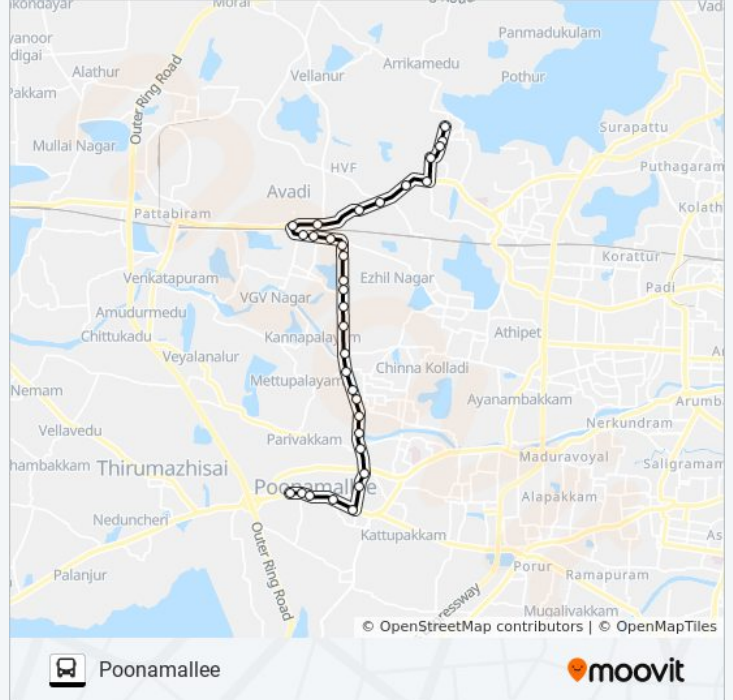

62CT bus Info

Direction: Poonamallee

Stops: 33

Trip Duration: 46 min

Line Summary:

Panchayat Board

Veeraraghavapuram

S A College

Vathal Thottam

Senneerkuppam

E B. Bus Stop

Karayanchavadi

Kalarai

Poonamallee Government Hospital

Poonamallee

Poonamallee

Direction: Venkatachalam Nagar

33 stops

[VIEW LINE SCHEDULE](#)

Poonamallee

Poonamallee Government Hospital

Kallarai

Karayanchavadi

Karayanchavadi