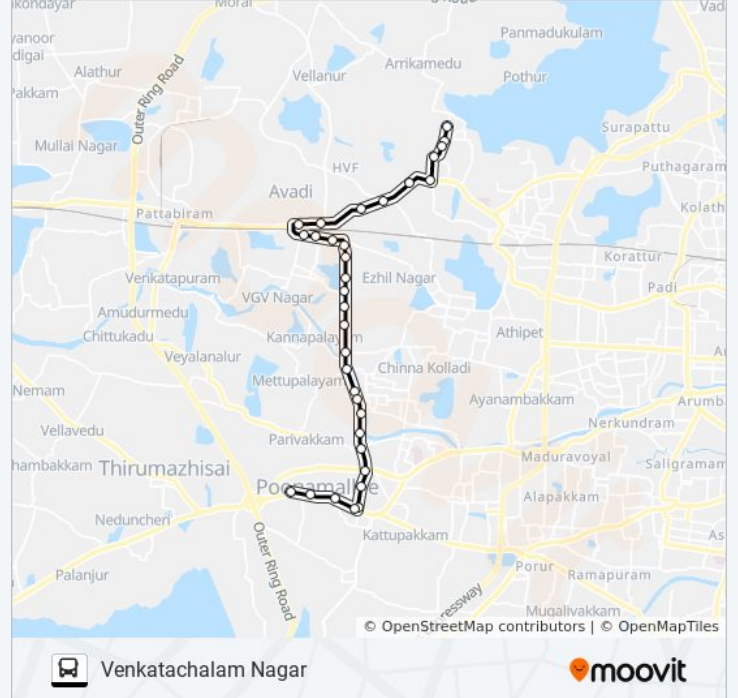

Jb Estate

Avadi Mosque

Avadi Market

Kannigapuram

Avadi Government Hospital

Avadi Check Post

Avadi Bus Depot

Tube Products Of India

Murugappa Polytechnic

Vaishnavi Nagar

Thirumullaivoyal

Thirumullaivoyal Shiva Temple

Ettiammai Nagar

Thirumullaivoyal Colony

Venkatachalam Nagar

62CT bus time schedules and route maps are available in an offline PDF at moovitapp.com. Use the [Moovit App](#) to see live bus times, train schedule or subway schedule, and step-by-step directions for all public transit in Chennai.

[About Moovit](#) • [MaaS Solutions](#) • [Supported Countries](#) • [Mooviter Community](#)

© 2023 Moovit - All Rights Reserved

Check Live Arrival Times