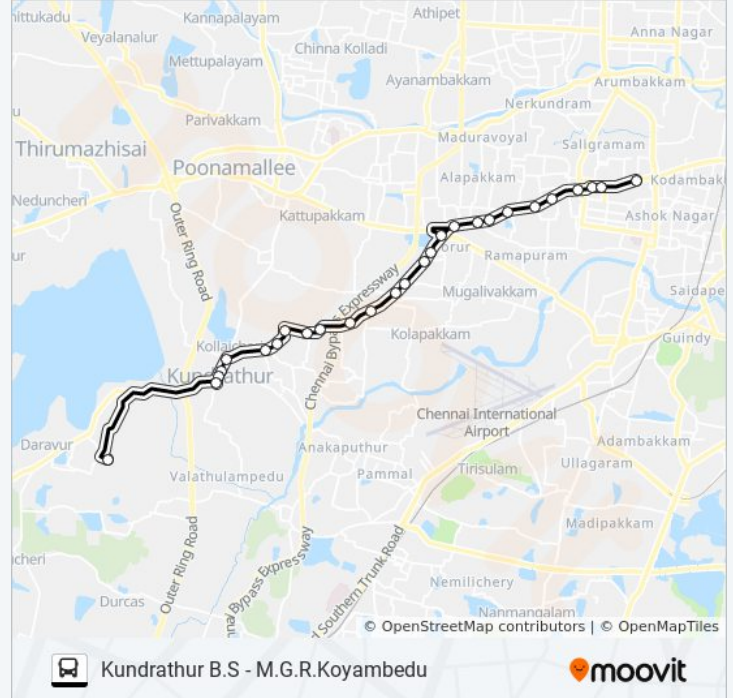

M88ET bus Info

Direction: Vadapalani B.S

Stops: 27

Trip Duration: 38 min

Line Summary:

Lakshmi Nagar

Jai Garden

Valasaravakkam

Kesavardhini

Alwar Thirunagar

Virugambakkam

Margin Free Super Market

Avichi

Vadapalani Bus Station

M88ET bus time schedules and route maps are available in an offline PDF at moovitapp.com. Use the [Moovit App](#) to see live bus times, train schedule or subway schedule, and step-by-step directions for all public transit in Chennai.