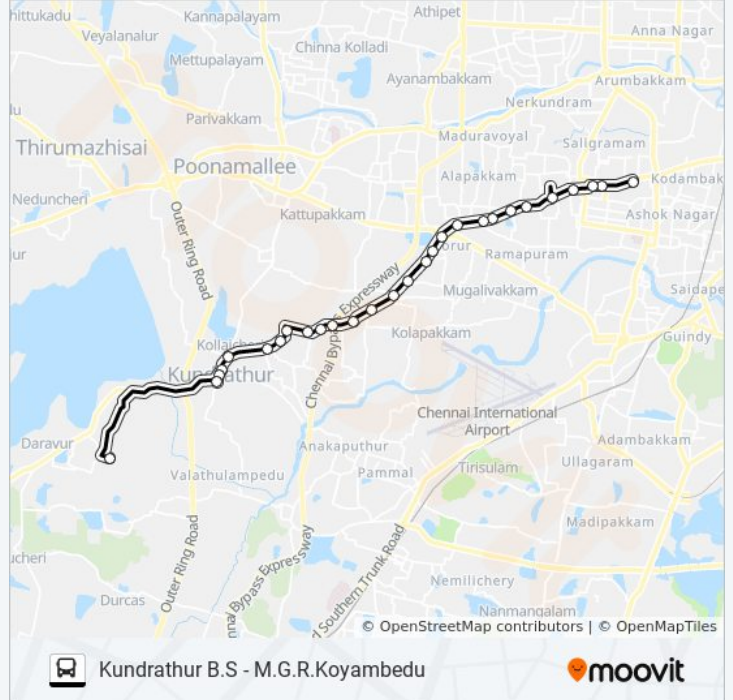

Kovur Chekkady

Kovur

Kovur E.B. Office

Madha Medical College

Moondram Kattalai

Naal Road

Kundrathur Panchayat Boad

Kundrathur Chinnakadai

Kundrathur Depot

Nandambakkam Village

Direction: Vadapalani B.S

27 stops

[VIEW LINE SCHEDULE](#)

Nandambakkam Village

Kundrathur Depot

Kundrathur Chinnakadai

Kundrathur Panchayat Boad

Naal Road

Moondram Kattalai

Madha Medical College

Kovur E.B. Office

Kovur

Kovur Chekkady

Periyapannicherry

Gerugumbakkam

Moulivakkam

Madananadapuram

Vigneshwara Nagar

Porur E.B. Office / Kundrathur Main Road

Porur

Karambakkam

M88ET bus Time Schedule

Vadapalani B.S Route Timetable:

Sunday	6:25 AM - 8:00 PM
Monday	6:25 AM - 8:00 PM
Tuesday	6:25 AM - 8:00 PM
Wednesday	6:25 AM - 8:00 PM
Thursday	6:25 AM - 8:00 PM
Friday	6:25 AM - 8:00 PM
Saturday	6:25 AM - 8:00 PM

M88ET bus Info

Direction: Vadapalani B.S

Stops: 27

Trip Duration: 38 min

Line Summary: