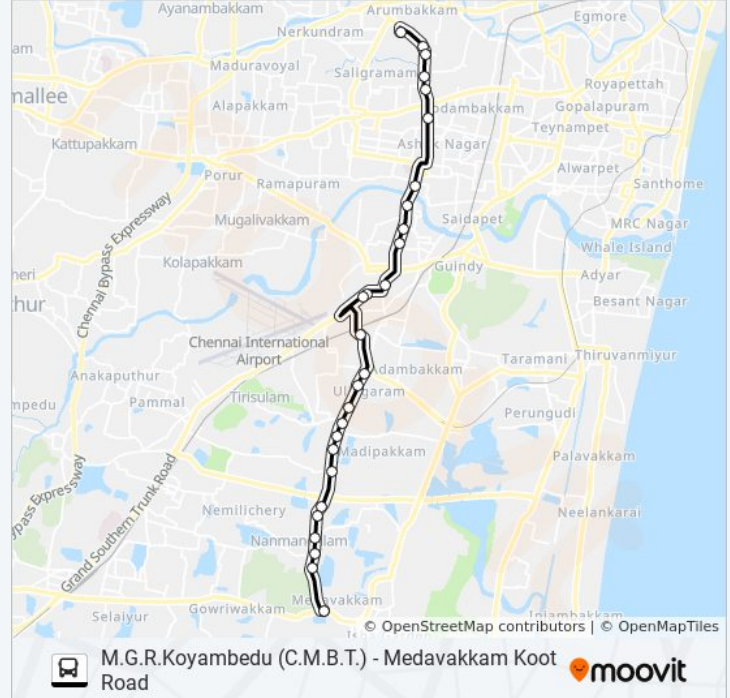

Ekkatuthangal / Ambul Nagar

Defence Colony (Kalaimadal Nagar)

Jaffarkhan Pet

Vadapalani

Vadapalani Temple

Thirunagar

Mmda

Mmda Colony

M.G.R.Koyambedu (C.M.B.T.)

Direction: Medavakkam Koot Road

29 stops

[VIEW LINE SCHEDULE](#)

M.G.R.Koyambedu (C.M.B.T.)

M.G.R.Koyambedu (C.M.B.T.)

Mmda Colony

M.M.D.A. Colony Road Junction

Thirunagar

Vadapalani Kovil

Vadapalani

Jaffarkhanpet

Defence Colony (Kalaimadal Nagar)

Ekkatuthangal / Ambul Nagar

CIPET

Alandur Metro Station

Cantonment Board (St. Thomas Mount Head Post Office)

St Thomas Mount

Thillaiganga Nagar

Vanuvampet Bus Stop

Puzhuthivakkam

Ullagaram Oil Mill

76 bus Time Schedule

Medavakkam Koot Road Route Timetable:

Sunday	4:30 AM - 9:35 PM
Monday	4:30 AM - 9:35 PM
Tuesday	4:30 AM - 9:35 PM
Wednesday	4:30 AM - 9:35 PM
Thursday	4:30 AM - 9:35 PM
Friday	4:30 AM - 9:35 PM
Saturday	4:30 AM - 9:35 PM

76 bus Info

Direction: Medavakkam Koot Road

Stops: 29

Trip Duration: 37 min

Line Summary: