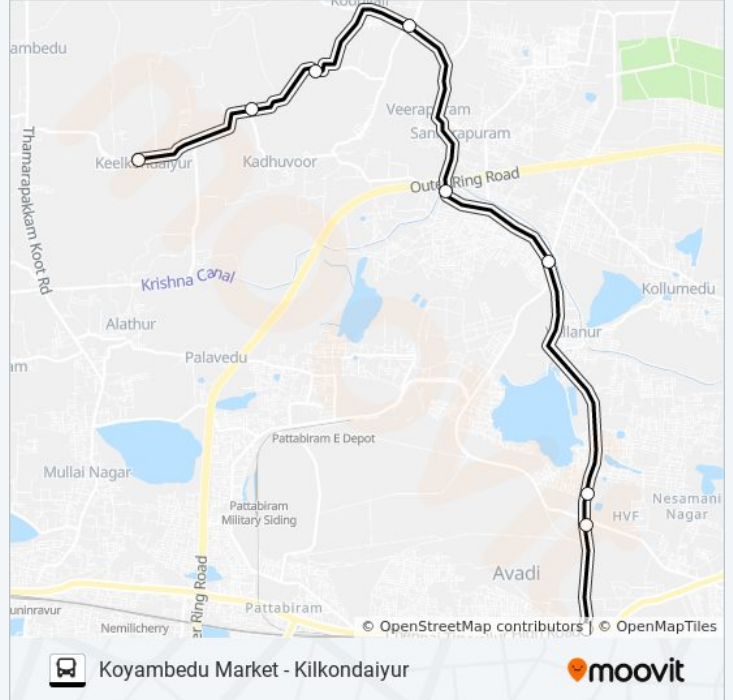

Avadi Route Timetable:

|           |                   |
|-----------|-------------------|
| Sunday    | 6:10 AM - 8:20 PM |
| Monday    | 6:10 AM - 8:20 PM |
| Tuesday   | 6:10 AM - 8:20 PM |
| Wednesday | 6:10 AM - 8:20 PM |
| Thursday  | 6:10 AM - 8:20 PM |
| Friday    | 6:10 AM - 8:20 PM |
| Saturday  | 6:10 AM - 8:20 PM |

**61ECT bus Info**

**Direction:** Avadi

**Stops:** 9

**Trip Duration:** 18 min

**Line Summary:**

**Direction: Avadi**

11 stops

[VIEW LINE SCHEDULE](#)