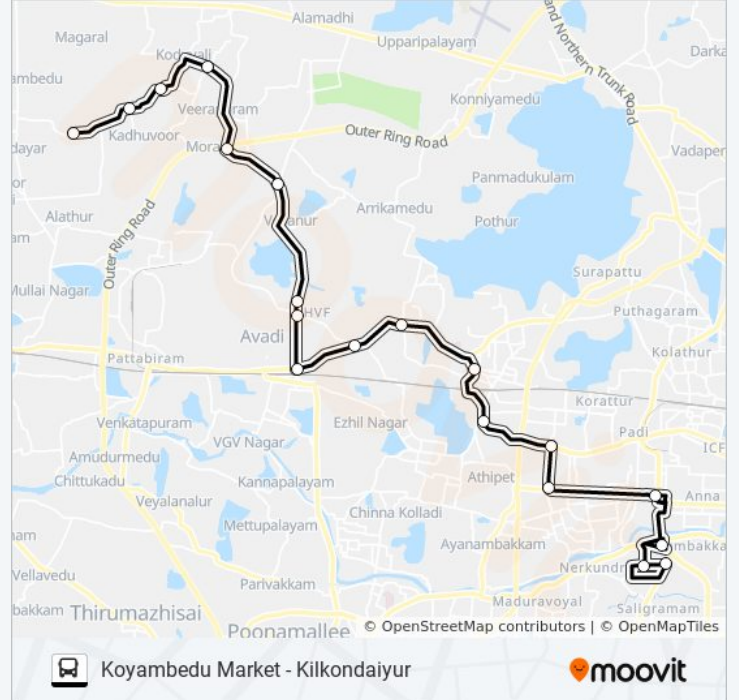

Koyambedu Market

61ECT bus time schedules and route maps are available in an offline PDF at moovitapp.com. Use the [Moovit App](#) to see live bus times, train schedule or subway schedule, and step-by-step directions for all public transit in Chennai.

[About Moovit](#) • [MaaS Solutions](#) • [Supported Countries](#) • [Mooviter Community](#)

© 2023 Moovit - All Rights Reserved

Check Live Arrival Times