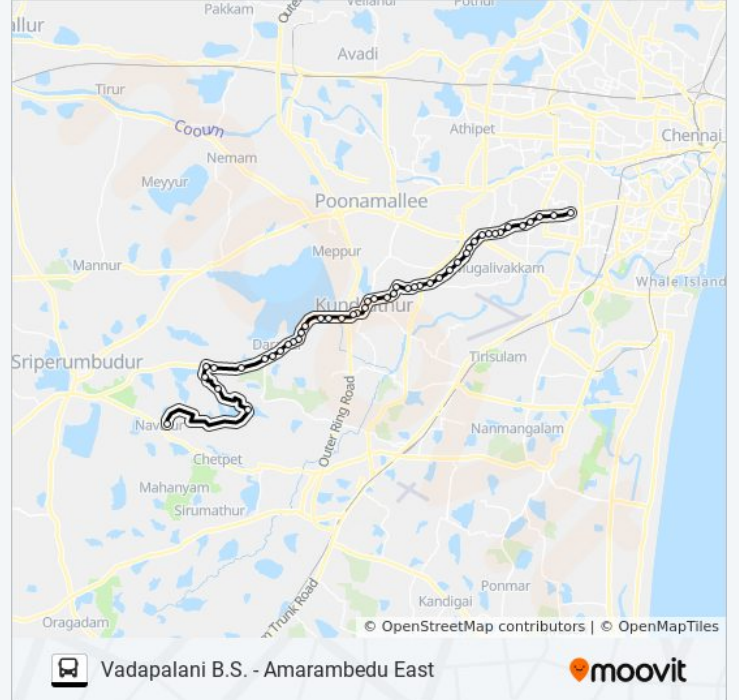

### Direction: Iyyappanthangal

40 stops

[VIEW LINE SCHEDULE](#)

Amarambedu

Somangalam

Amarambedu Village

Amarambedu Chatram

Amarambedu