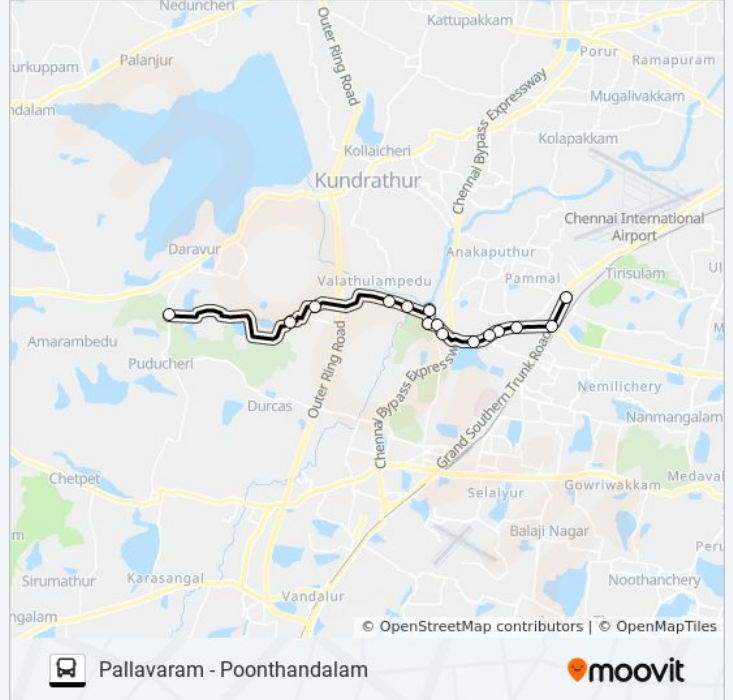

 55AET

Pallavaram - Poonthandalam

[View In Website Mode](#)

The 55AET bus line (Pallavaram - Poonthandalam) has 2 routes. For regular weekdays, their operation hours are:

(1) Pallavaram: 7:00 AM - 9:50 PM (2) Poonthandalam: 6:10 AM - 8:40 PM

Use the Moovit App to find the closest 55AET bus station near you and find out when is the next 55AET bus arriving.

Direction: Pallavaram

15 stops

[VIEW LINE SCHEDULE](#)

Poonthandalam
Pazhanthandalam Road Junction
Thirumudivakkam
Vazhuthalambedu Road JN
Tirumudivakkam
Thiruneermalai
Thiruneermalai
Tiruneermalai 2
Thiruneermalai
Subbarayan Nagar
Lakshmipuram
Jones
Nagalkeni
Ponds Company
Palavaram

55AET bus Time Schedule

Pallavaram Route Timetable:

Sunday	7:00 AM - 9:50 PM
Monday	7:00 AM - 9:50 PM
Tuesday	7:00 AM - 9:50 PM
Wednesday	7:00 AM - 9:50 PM
Thursday	7:00 AM - 9:50 PM
Friday	7:00 AM - 9:50 PM
Saturday	7:00 AM - 9:50 PM

55AET bus Info**Direction:** Pallavaram**Stops:** 15**Trip Duration:** 26 min**Line Summary:**

Direction: Poonthandalam

16 stops

[VIEW LINE SCHEDULE](#)

- Pallavaram
- Ponds Company
- Nagalkeni
- Jones
- Lakshmipuram
- Subbarayan Nagar
- Thiruneermalai
- Thiruneermalai
- Thiruneermalai 3
- Thirumudivakkam
- Vazhuthalambedu Road Junction
- Thirumudivakkam S.I.D.C.O.
- Thirumudivakkam
- Thirumudivakkam
- Pazhanthandalam Road Junction
- Poonthandalam