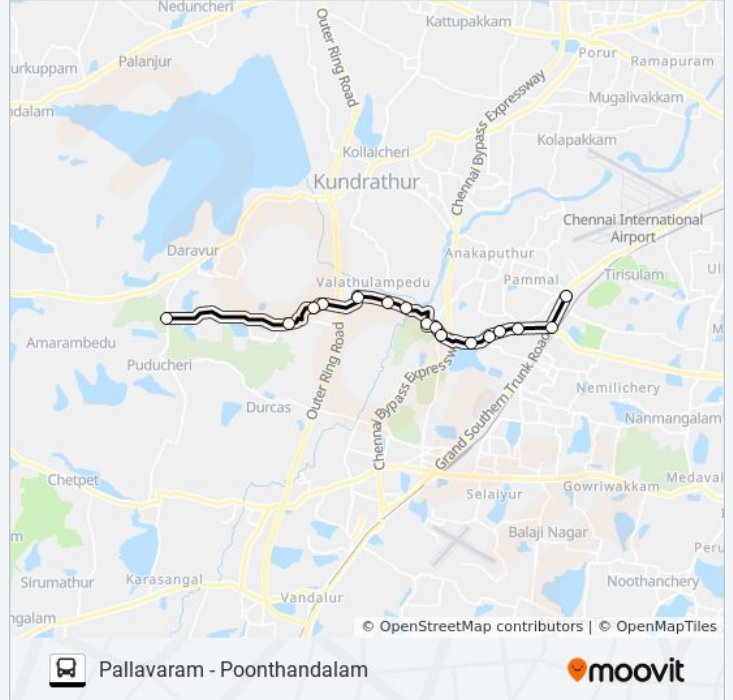

55AET bus Time Schedule

Pallavaram Route Timetable:

Sunday	7:00 AM - 9:50 PM
Monday	7:00 AM - 9:50 PM
Tuesday	7:00 AM - 9:50 PM
Wednesday	7:00 AM - 9:50 PM
Thursday	7:00 AM - 9:50 PM
Friday	7:00 AM - 9:50 PM
Saturday	7:00 AM - 9:50 PM

55AET bus Info**Direction:** Pallavaram**Stops:** 15**Trip Duration:** 26 min**Line Summary:**

Direction: Poonthandalam

16 stops

[VIEW LINE SCHEDULE](#)

- Pallavaram
- Ponds Company
- Nagalkeni
- Jones
- Lakshmipuram
- Subbarayan Nagar
- Thiruneermalai
- Thiruneermalai
- Thiruneermalai 3
- Thirumudivakkam
- Vazhuthalambedu Road Junction
- Thirumudivakkam S.I.D.C.O.
- Thirumudivakkam
- Thirumudivakkam
- Pazhanthandalam Road Junction
- Poonthandalam

55AET bus Time Schedule

Poonthandalam Route Timetable:

Sunday	6:10 AM - 8:40 PM
Monday	6:10 AM - 8:40 PM
Tuesday	6:10 AM - 8:40 PM
Wednesday	6:10 AM - 8:40 PM
Thursday	6:10 AM - 8:40 PM
Friday	6:10 AM - 8:40 PM
Saturday	6:10 AM - 8:40 PM

55AET bus Info

Direction: Poonthandalam

Stops: 16

Trip Duration: 25 min

Line Summary:

55AET bus time schedules and route maps are available in an offline PDF at moovitapp.com. Use the [Moovit App](#) to see live bus times, train schedule or subway schedule, and step-by-step directions for all public transit in Chennai.