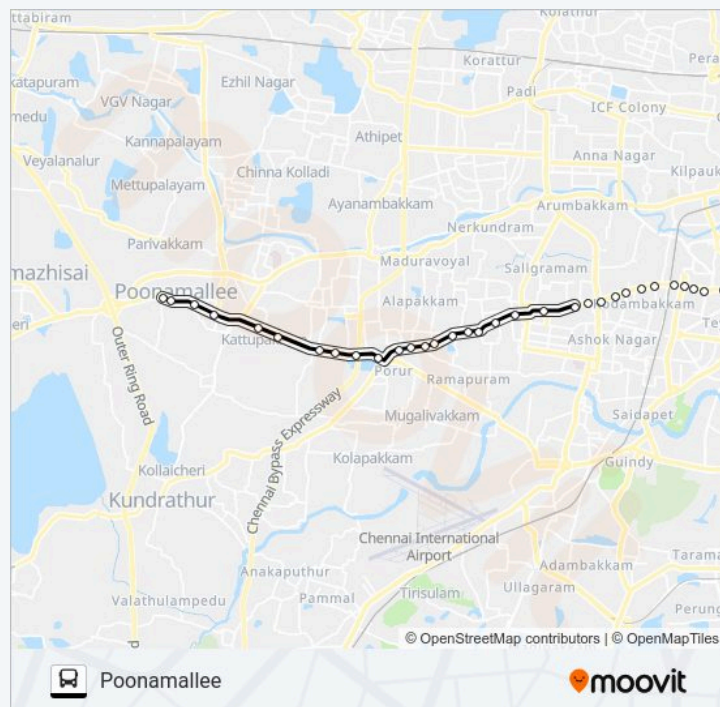

Vannan Kulam

Karayanchavadi

Stops: 43

Trip Duration: 58 min

Line Summary:

Kalarai

Poonamallee Government Hospital

Poonamallee