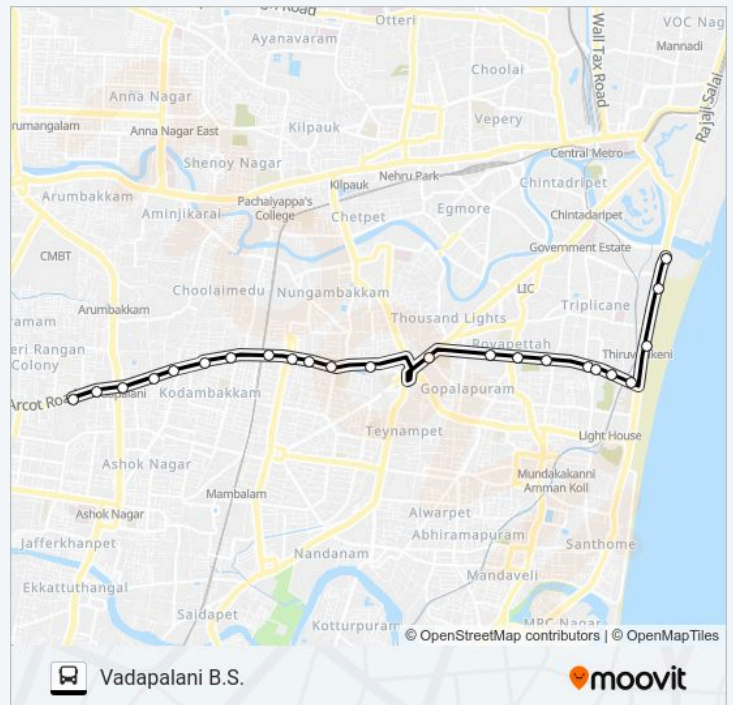

Kalarai

Poonamallee Government Hospital

Poonamallee

Direction: Vadapalani B.S.

23 stops

[VIEW LINE SCHEDULE](#)

Anna Square

Marina Beach

Kannagi Statue

Swami Vivekananda House

S.V.House

Nkt Women School

Ice House

Meesapet Market

Royapetta Hospital

New College

U.S. Embassy

Brs Hospital

Veterinary Hospital

Periyar Road

Kamdar Nagar

Mahalingapuram

Kodambakkam Liberty

Trustpuram

Power House

Ram Theatre

Vadapalani Junction

Kamala Theatre

Vadapalani Bus Station

25 bus Time Schedule

Vadapalani B.S. Route Timetable:

Sunday	11:30 - 22:35
Monday	11:30 - 22:35
Tuesday	11:30 - 22:35
Wednesday	11:30 - 22:35
Thursday	11:30 - 22:35
Friday	11:30 - 22:35
Saturday	11:30 - 22:35

25 bus Info

Direction: Vadapalani B.S.

Stops: 23

Trip Duration: 27 min

Line Summary:

25 bus Time Schedule

Vadapalani B.S. Route Timetable: