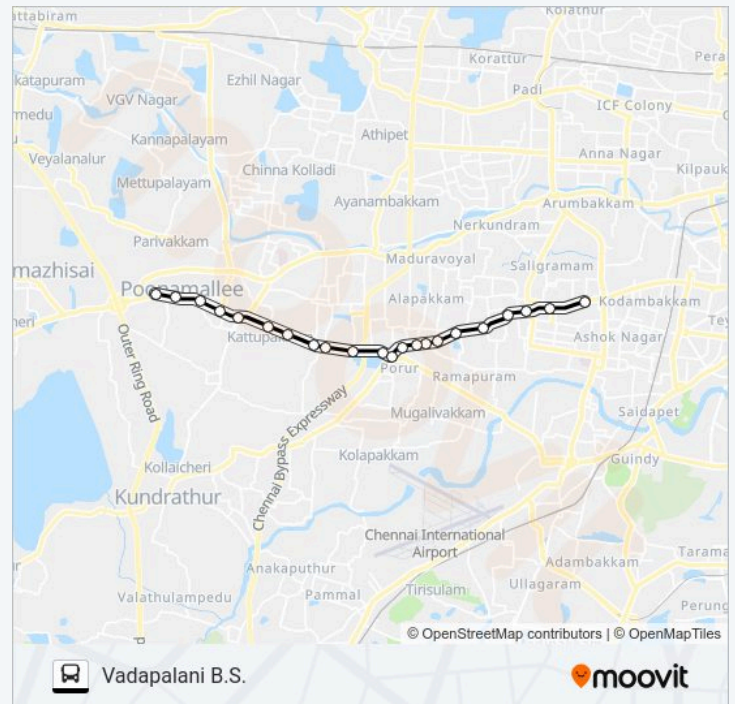

Poonamallee
Poonamallee Government Hospital
Kallarai
Karayanchavadi
Kumunanchavadi
Vannan Kulam
Kattupakkam
Iyappanthangal Depot
Iyappanthangal
Porur Retteri (Karambakkam Chettiyar Agaram Main Road)
Venkateshwara Hospital
Porur
Karambakkam
Kelambakkam Cemetery
Lakshmi Nagar
Jai Garden
Valasaravakkam
Kesavardhini
Alwarthirunagar
Virugambakkam
Avichi
Vadapalani Bus Station

Sunday	05:55 - 21:40
Monday	05:55 - 21:40
Tuesday	05:55 - 21:40
Wednesday	05:55 - 21:40
Thursday	05:55 - 21:40
Friday	05:55 - 21:40
Saturday	05:55 - 21:40

25 bus Info

Direction: Vadapalani B.S.

Stops: 22

Trip Duration: 30 min

Line Summary:

25 bus time schedules and route maps are available in an offline PDF at moovitapp.com. Use the Moovit App to see live bus times, train schedule or subway schedule, and step-by-step directions for all public transit in Chennai.