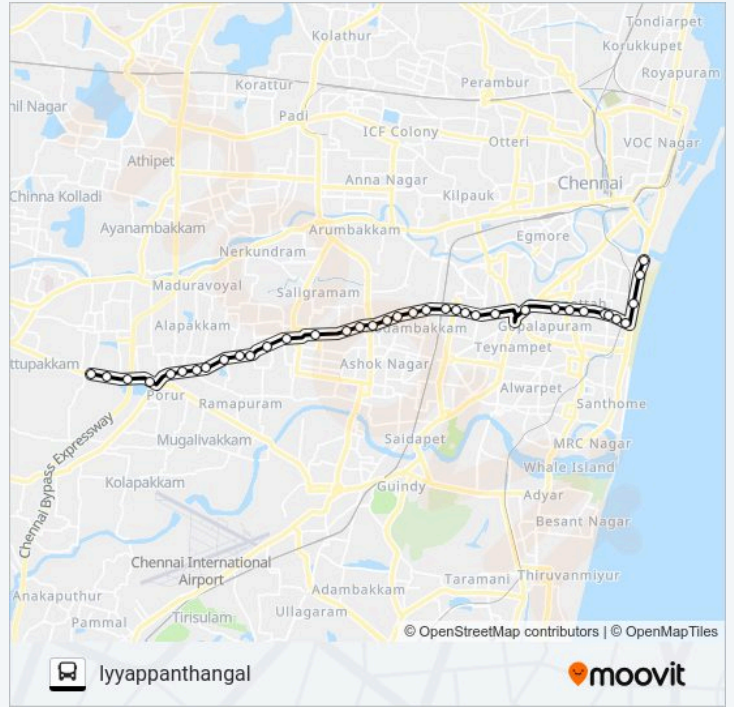

Royapettah Government Hospital Bus Stop

Meesapet Market

Ice House

Dr. Besant Road

S.V.House

Swami Vivekananda House

Marina Beach

Anna Square

Direction: Iyyappanthangal

37 stops

[VIEW LINE SCHEDULE](#)

Anna Square

Marina Beach

Kannagi Statue

Swami Vivekananda House

S.V.House

Nkt Women School

Ice House

Meesapet Market

Royapetta Hospital

New College

25 bus Time Schedule

Iyyappanthangal Route Timetable:

Sunday	17:25 - 21:20
Monday	17:25 - 21:20
Tuesday	17:25 - 21:20
Wednesday	17:25 - 21:20
Thursday	17:25 - 21:20
Friday	17:25 - 21:20
Saturday	17:25 - 21:20

25 bus Info

Direction: Iyyappanthangal

Stops: 37

Trip Duration: 46 min

Line Summary:

U.S. Embassy

Brs Hospital

Veterinary Hospital