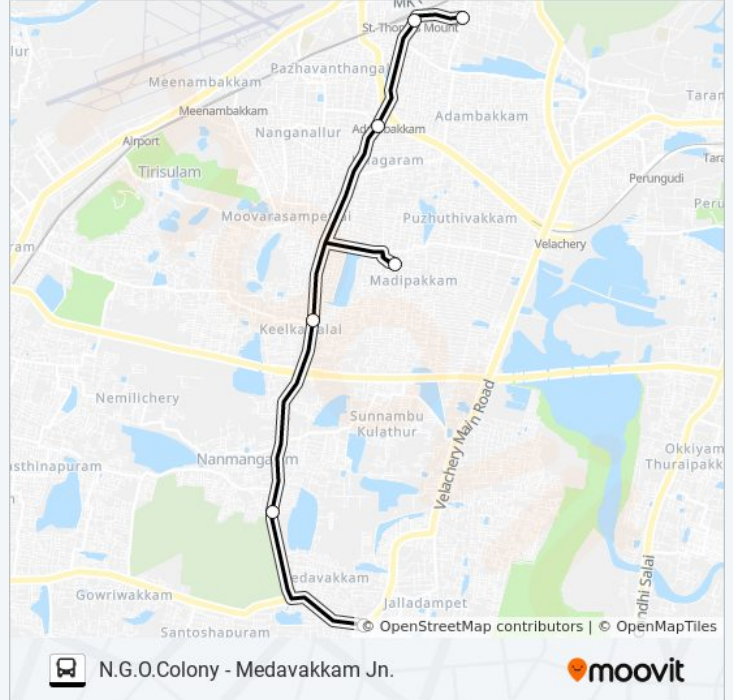

N.G.O.Colony Route Timetable:

Sunday	05:35 - 22:05
Monday	05:35 - 22:05
Tuesday	05:35 - 22:05
Wednesday	05:35 - 22:05
Thursday	05:35 - 22:05
Friday	05:35 - 22:05
Saturday	05:35 - 22:05

14M bus Info

Direction: N.G.O.Colony

Stops: 7

Trip Duration: 15 min

Line Summary:

Direction: Saidapet

8 stops

[VIEW LINE SCHEDULE](#)

- Medavakkam Junction
- Velakallu Bus Stop
- Kilkattalai
- Madipakkam
- Vanuvampet
- St. Thomas Mount Mrts Station
- N.G.O.Colony
- Saidapet