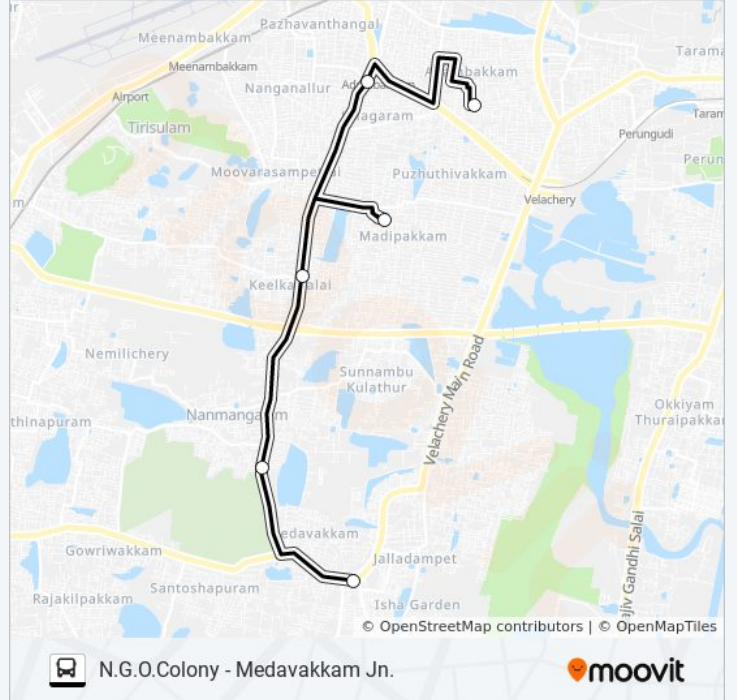

Use the Moovit App to find the closest 14M bus station near you and find out when is the next 14M bus arriving.

Direction: A.G.S Office Co

6 stops

[VIEW LINE SCHEDULE](#)

Medavakkam Junction

Velakallu Bus Stop

Kilkattalai

Madipakkam

Vanuvampet

A.G.S Office Co

14M bus Time Schedule

A.G.S Office Co Route Timetable:

Sunday	06:20 - 17:30
Monday	06:20 - 17:30
Tuesday	06:20 - 17:30
Wednesday	06:20 - 17:30
Thursday	06:20 - 17:30
Friday	06:20 - 17:30
Saturday	06:20 - 17:30

14M bus Info

Direction: A.G.S Office Co

Stops: 6

Trip Duration: 13 min

Line Summary:

Direction: Medavakkam Rd.Jn.

8 stops

[VIEW LINE SCHEDULE](#)