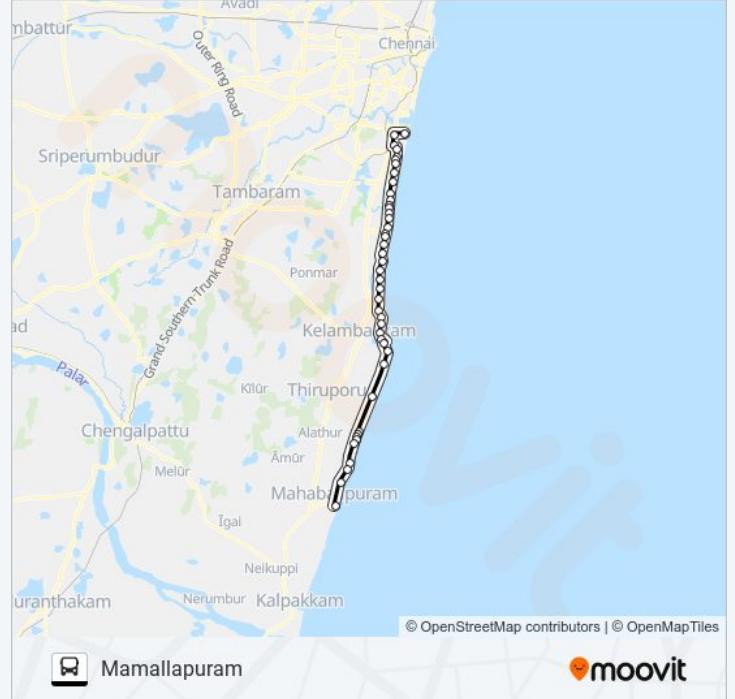

Pattipulam Colony

### 588B bus Info

**Direction:** Mamallapuram

**Stops:** 43

**Trip Duration:** 81 min

**Line Summary:**

Illanthope

Pattipulam Arasamaram

Devaneri