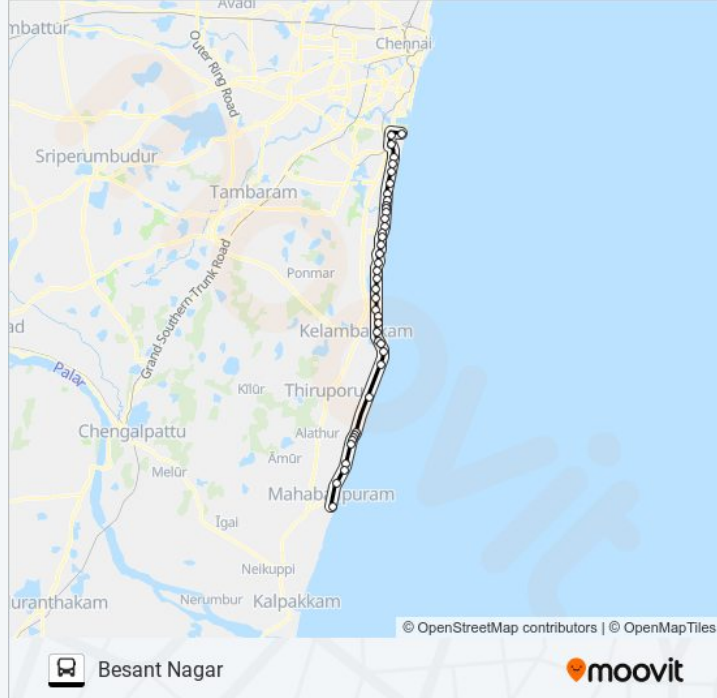

Muttukadu

Meera Nagar

Kanathur

Ragash College

Uthandi Village

Andarkuppam

Panaiyur

Sea Cliff Conclave Check Post

Water Supply Head Work

Iskon Temple

Vgp Golden Beach

Injambakkam

Bethal Nagar

Sai Baba Temple

Sai Baba Kovil

Vettuvakeni Saibaba Temple

Chinna Neelangarai

Palavakkam

Kottivakkam

Thiruvanmiyur R.T.O.

Jayanthi Theatre L.B.Road

Adyar Depot

Besant Nagar

Direction: Kovalam

30 stops

[VIEW LINE SCHEDULE](#)

Besant Nagar

Adyar Depot

Jayanthi Theatre L.B.Road

Marudeeswarar Temple

Thiruvanmiyur R.T.O.

Srinivasapuram

588B bus Time Schedule

Kovalam Route Timetable:

Sunday	08:45 - 16:25
Monday	08:45 - 16:25
Tuesday	08:45 - 16:25
Wednesday	08:45 - 16:25
Thursday	08:45 - 16:25
Friday	08:45 - 16:25
Saturday	08:45 - 16:25