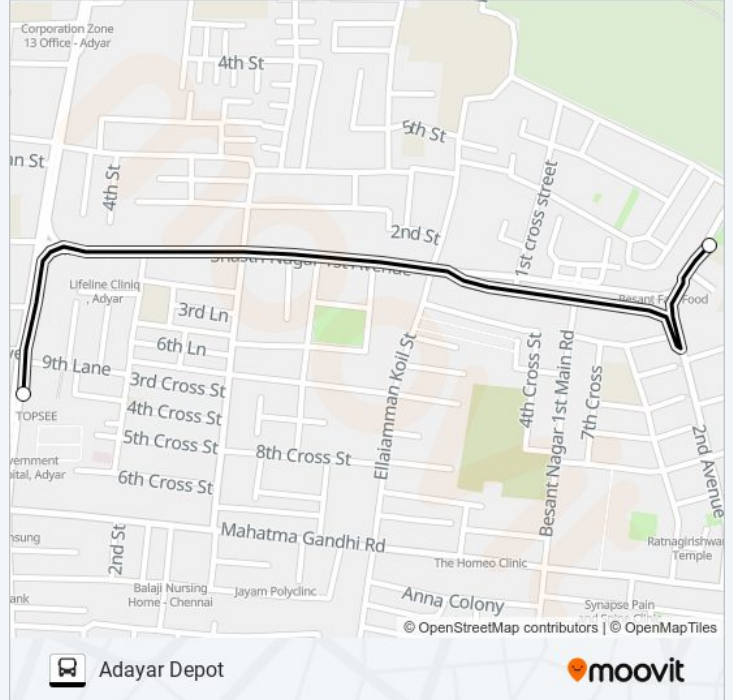

Use the Moovit App to find the closest 588B bus station near you and find out when is the next 588B bus arriving.

**Direction: Adayar Depot**

2 stops

[VIEW LINE SCHEDULE](#)

Besant Nagar

Adayar Depot

**588B bus Time Schedule**

Adayar Depot Route Timetable:

Sunday	21:05 - 23:10
Monday	21:05 - 23:10
Tuesday	21:05 - 23:10
Wednesday	21:05 - 23:10
Thursday	21:05 - 23:10
Friday	21:05 - 23:10
Saturday	21:05 - 23:10

**588B bus Info**

**Direction:** Adayar Depot

**Stops:** 2

**Trip Duration:** 2 min

**Line Summary:**