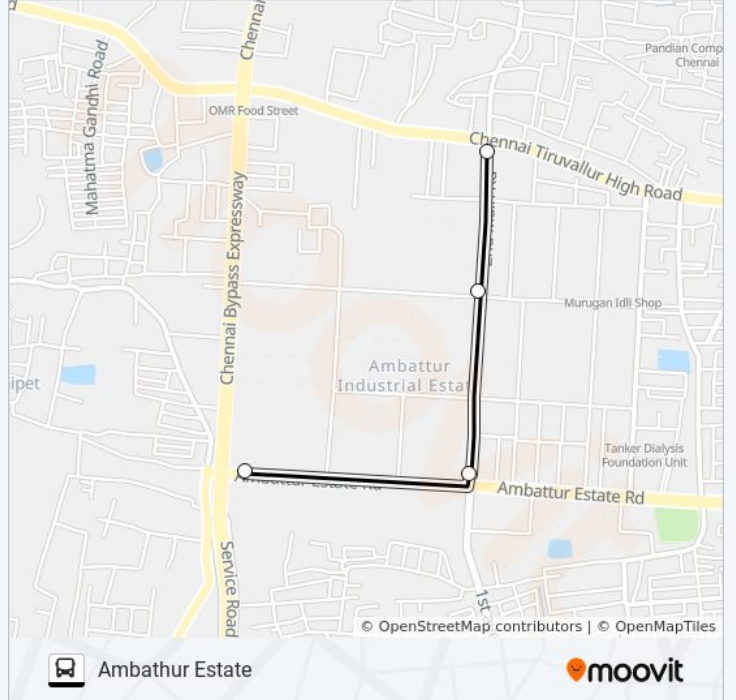

Use the Moovit App to find the closest 40L bus station near you and find out when is the next 40L bus arriving.

Direction: Ambathur Estate

4 stops

[VIEW LINE SCHEDULE](#)

J.J. Nagar West

Mogaipair Road Junction

40L bus Info

Direction: Ambathur Estate

Stops: 4

Trip Duration: 5 min

Line Summary:

Direction: Anna Nagar West

9 stops

[VIEW LINE SCHEDULE](#)