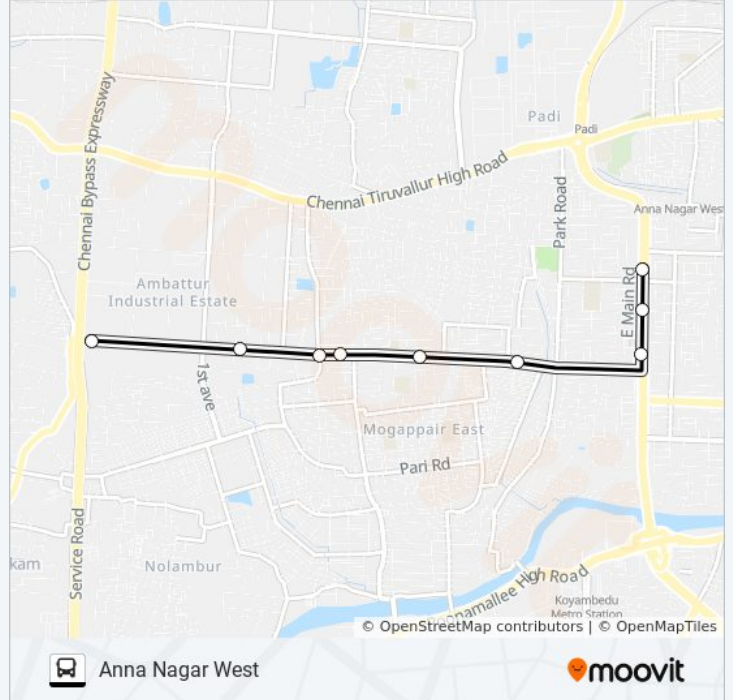

Direction: Anna Nagar West

Stops: 9

Trip Duration: 9 min

Line Summary:

Direction: Anna Square

47 stops

[VIEW LINE SCHEDULE](#)

- J.J. Nagar West
- Wavin
- Mogapair Road Junction
- Golden Flats
- Ts Krishna Nagar
- Collector Nagar
- Thirumangalam
- 12th Main Road
- Anna Nagar Colony
- Anna Nagar Tower
- Blue Star
- Ayyappan Koil
- Anna Nagar Roundtana
- Shanthi Colony
- Anna Siddha Hospital
- Brindavan Colony
- Hotel Arun
- Amaidhakarai