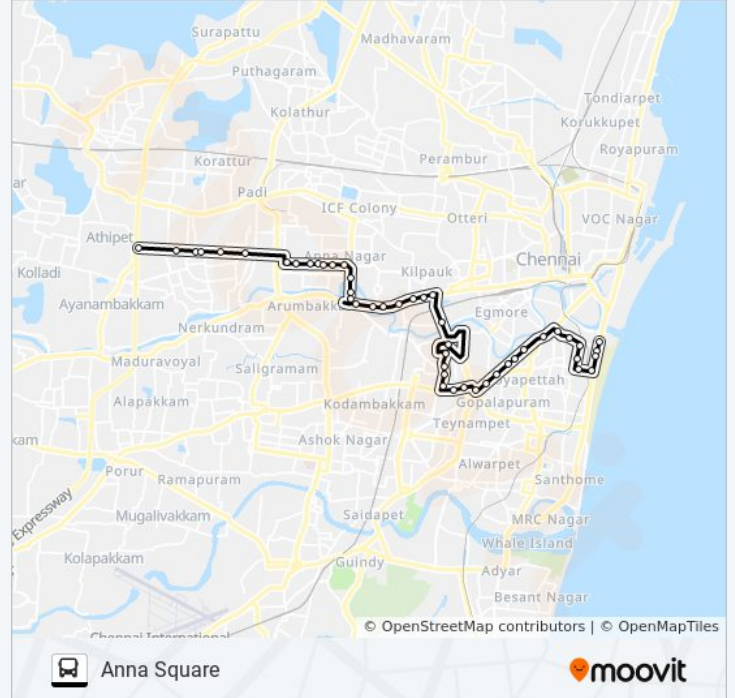

Chepauk Road

Anna Square

Direction: J.J.Nagar West

43 stops

[VIEW LINE SCHEDULE](#)

40L bus Time Schedule

J.J.Nagar West Route Timetable:

Sunday