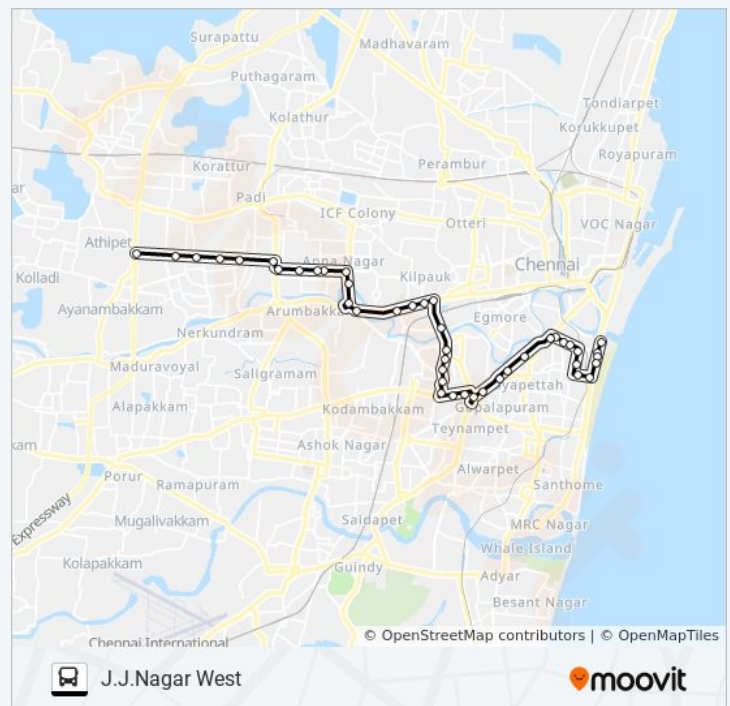

Monday	5:33 AM - 9:25 PM
Tuesday	5:33 AM - 9:25 PM
Wednesday	5:33 AM - 9:25 PM
Thursday	5:33 AM - 9:25 PM
Friday	5:33 AM - 9:25 PM
Saturday	5:33 AM - 9:25 PM

40L bus Info

Direction: J.J.Nagar West

Stops: 43

Trip Duration: 48 min

Line Summary:

Blue Star

Anna Nagar Tower

12th Main Road

Thirumangalam

Thirumangalam Junction

Collector Nagar