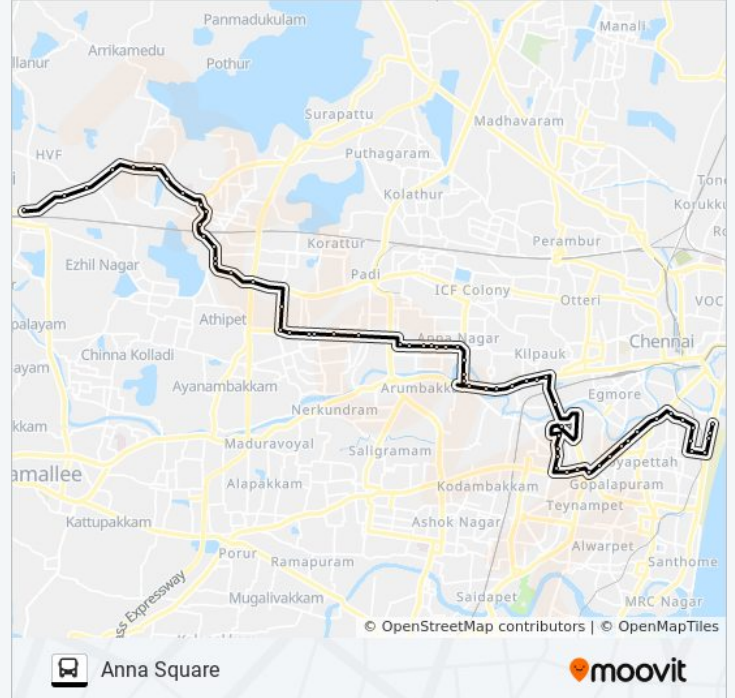

Ambattur I.T. Park

Mogaipair Road Junction

Wavin

Mogapair Road Junction

Golden Flats

Ts Krishna Nagar

Collector Nagar

Thirumangalam

12th Main Road

Anna Nagar Colony

Anna Nagar Tower

Blue Star

Ayyappan Koil

Anna Nagar Roundtana

Shanthi Colony

Anna Siddha Hospital

Brindavan Colony

Hotel Arun

Amaidhakarai

Amaidhakarai

Pachaiyappa College

Taylors Road

E.G.A. Theatre

Chetpet

Sterling Road Bus Stop

Sterling Market

Nungambakkam R.S.

Corporation School/Office

Valluvar Kottam

Barathiraja Hospital (M.G.R. Salai)

Palm Grove

U.S.I.S.

Thousand Light