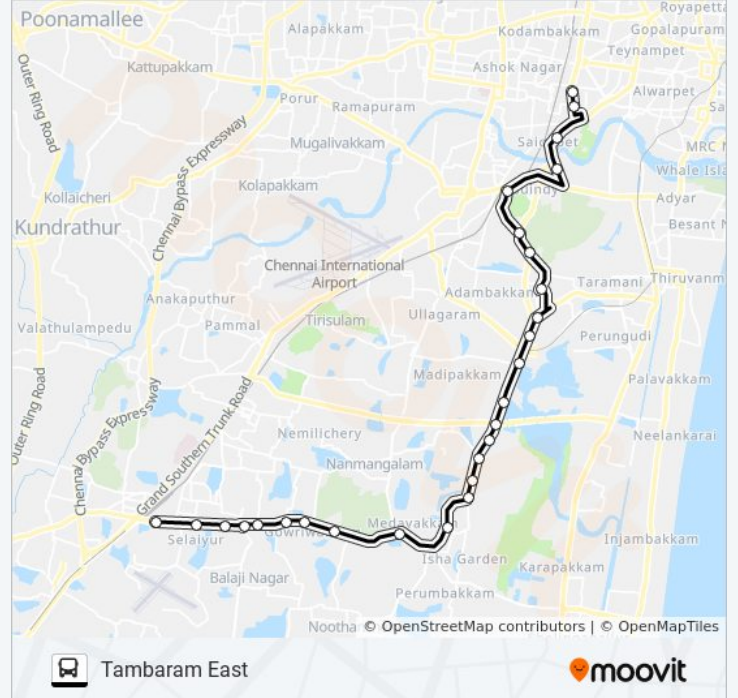

Medavakkam Koot Road

S.I.V.E.T.

Sembakkam

Kamarajapuram

Mahalakshmi Nagar

Camp Road

Selaiyur

Convent

Tambaram East

Direction: Tambaram West

28 stops

[VIEW LINE SCHEDULE](#)

Thiyagaraya Nagar (T.Nagar) Bus Depot Corner

Cit Nagar

Saidapet

Saidapet Court / Taluk Office

Guindy Railway Station

Velachery Checkpost

Gurunanak College

Velachery Police Station

Velachery (Vijaynagar)

Velachery Railway Station

Kaiveli

Balaji Nagar

Kamakshi Hospital

Balaji Dental College Bus Stop

Narayanapuram

Pallikaranai Bus Stop

Oil Mill

Jeyachandran Nagar Bus Stop

51A bus Time Schedule

Tambaram West Route Timetable:

Sunday	12:02 AM - 9:52 PM
Monday	12:02 AM - 9:52 PM
Tuesday	12:02 AM - 9:52 PM
Wednesday	12:02 AM - 9:52 PM
Thursday	12:02 AM - 9:52 PM
Friday	12:02 AM - 9:52 PM
Saturday	12:02 AM - 9:52 PM

51A bus Info

Direction: Tambaram West

Stops: 28

Trip Duration: 29 min

Line Summary: