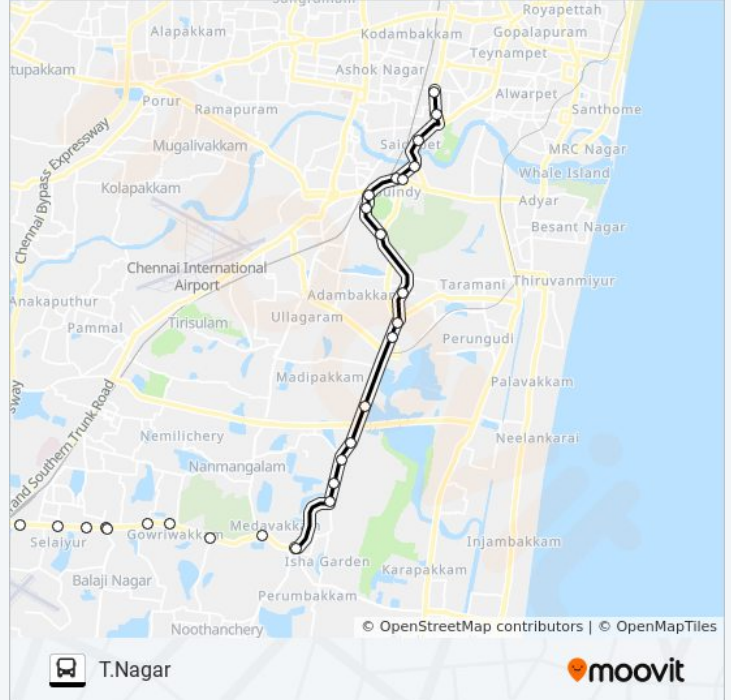

## 51A bus Info

**Direction:** T.Nagar

**Stops:** 27

**Trip Duration:** 45 min

**Line Summary:**

Velachery Checkpost

Maduvankarai

Guindy Railway Station

Concorde Spic

Chellammal College

Little Mount Metro Station

Saidapet

Cit Nagar

Thiyagaraya Nagar (T.Nagar) Bus Depot