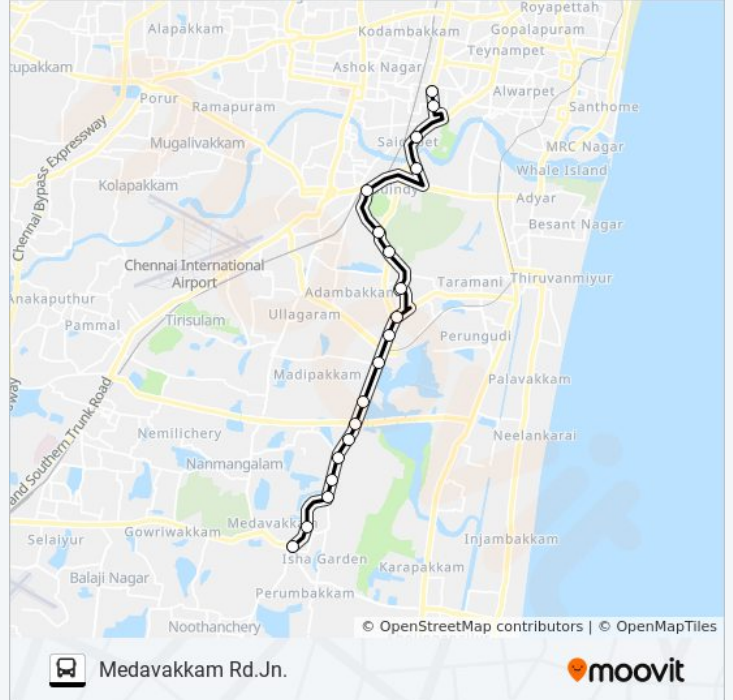

Medavakkam Junction

Direction: T.Nagar

27 stops

[VIEW LINE SCHEDULE](#)

Tambaram East

Convent

Selaiyur

Camp Road

Camp Road

Kamarajapuram

Sembakkam

Santhosh Puram

Medavakkam Koot Road

Medavakkam Junction

Oil Mill

Pallikaranai

Narayanapuram

Balaji Dental College

Balaji Nagar

Velachery Railway Station

Velachery (Vijaynagar)

Dhandeswaram

51A bus Time Schedule

T.Nagar Route Timetable:

Sunday	3:17 AM - 10:35 PM
Monday	3:17 AM - 10:35 PM
Tuesday	3:17 AM - 10:35 PM
Wednesday	3:17 AM - 10:35 PM
Thursday	3:17 AM - 10:35 PM
Friday	3:17 AM - 10:35 PM
Saturday	3:17 AM - 10:35 PM

51A bus Info

Direction: T.Nagar

Stops: 27

Trip Duration: 45 min

Line Summary: