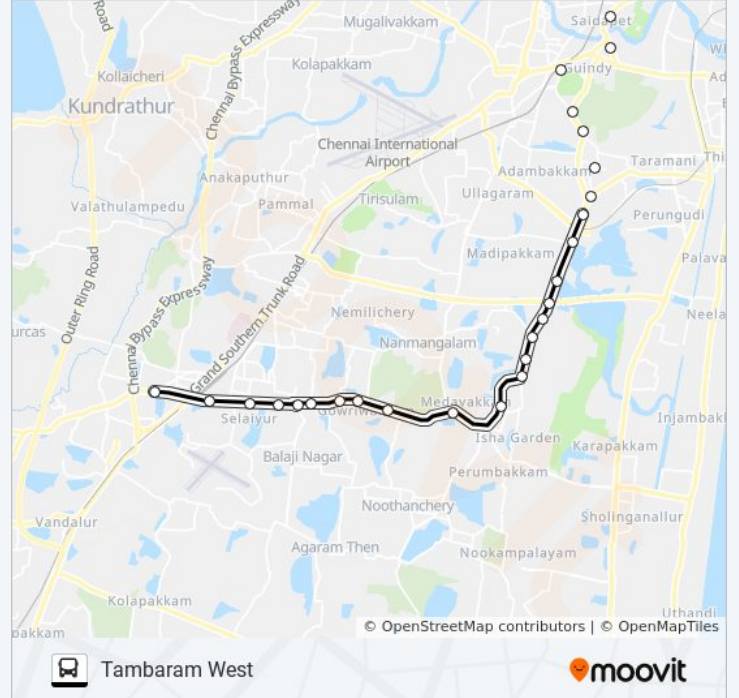

### 51A bus Info

**Direction:** Tambaram West

**Stops:** 28

**Trip Duration:** 29 min

**Line Summary:**

Medavakkam Koot Road

S.I.V.E.T.

Sembakkam

### Direction: Velachery

16 stops

[VIEW LINE SCHEDULE](#)

Tambaram West

Tambaram East

Convent

Selaiyur

Camp Road