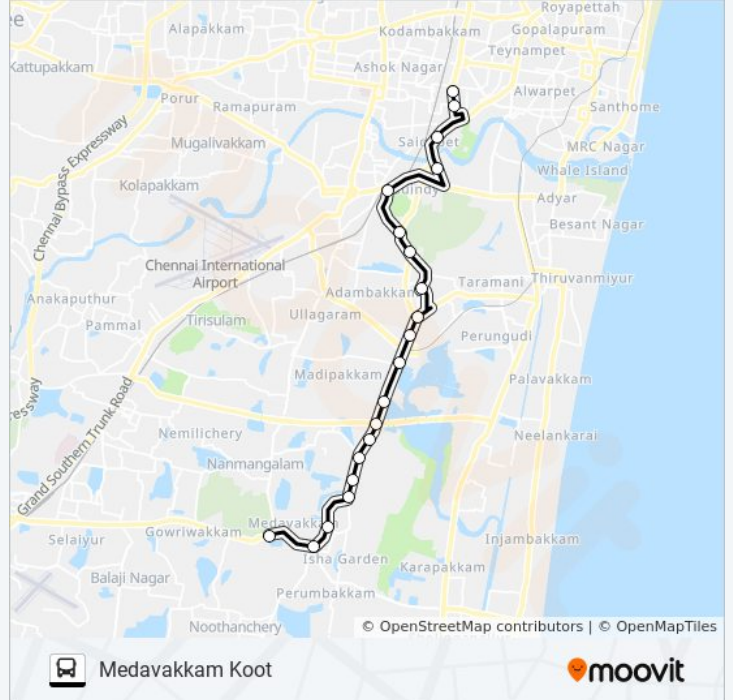

## Direction: Medavakkam Koot

20 stops

[VIEW LINE SCHEDULE](#)

Thiyagaraya Nagar (T.Nagar) Bus Depot Corner  
Cit Nagar  
Saidapet  
Saidapet Court / Taluk Office  
Guindy Railway Station  
Velachery Checkpost  
Gurunanak College  
Velachery Police Station  
Velachery (Vijaynagar)  
Velachery Railway Station  
Kaiveli  
Balaji Nagar  
Kamakshi Hospital  
Balaji Dental College Bus Stop  
Narayanapuram  
Pallikaranai Bus Stop  
Oil Mill  
Jeyachandran Nagar Bus Stop  
Medavakkam Junction  
Medavakkam Koot Road Bus Terminus

## 51A bus Time Schedule

Medavakkam Koot Route Timetable:

Sunday	2:02 PM - 2:32 PM
Monday	2:02 PM - 2:32 PM
Tuesday	2:02 PM - 2:32 PM
Wednesday	2:02 PM - 2:32 PM
Thursday	2:02 PM - 2:32 PM
Friday	2:02 PM - 2:32 PM
Saturday	2:02 PM - 2:32 PM

## 51A bus Info

**Direction:** Medavakkam Koot

**Stops:** 20

**Trip Duration:** 34 min

**Line Summary:**

**Direction: Medavakkam Rd.Jn.**

19 stops

[VIEW LINE SCHEDULE](#)