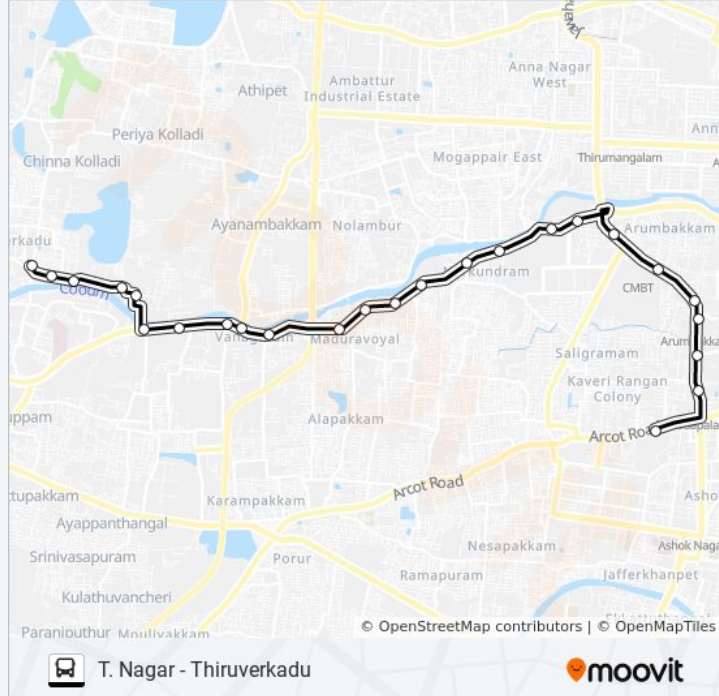

Vijayakanth Kalayana Mandapam

M.G.R.Koyambedu (C.M.B.T.)

Mmda Colony

Arumbakkam Metro Railway Station

Thirunagar

Vadapalani Kovil

Vadapalani Bus Station

72 bus time schedules and route maps are available in an offline PDF at moovitapp.com. Use the [Moovit App](#) to see live bus times, train schedule or subway schedule, and step-by-step directions for all public transit in Chennai.